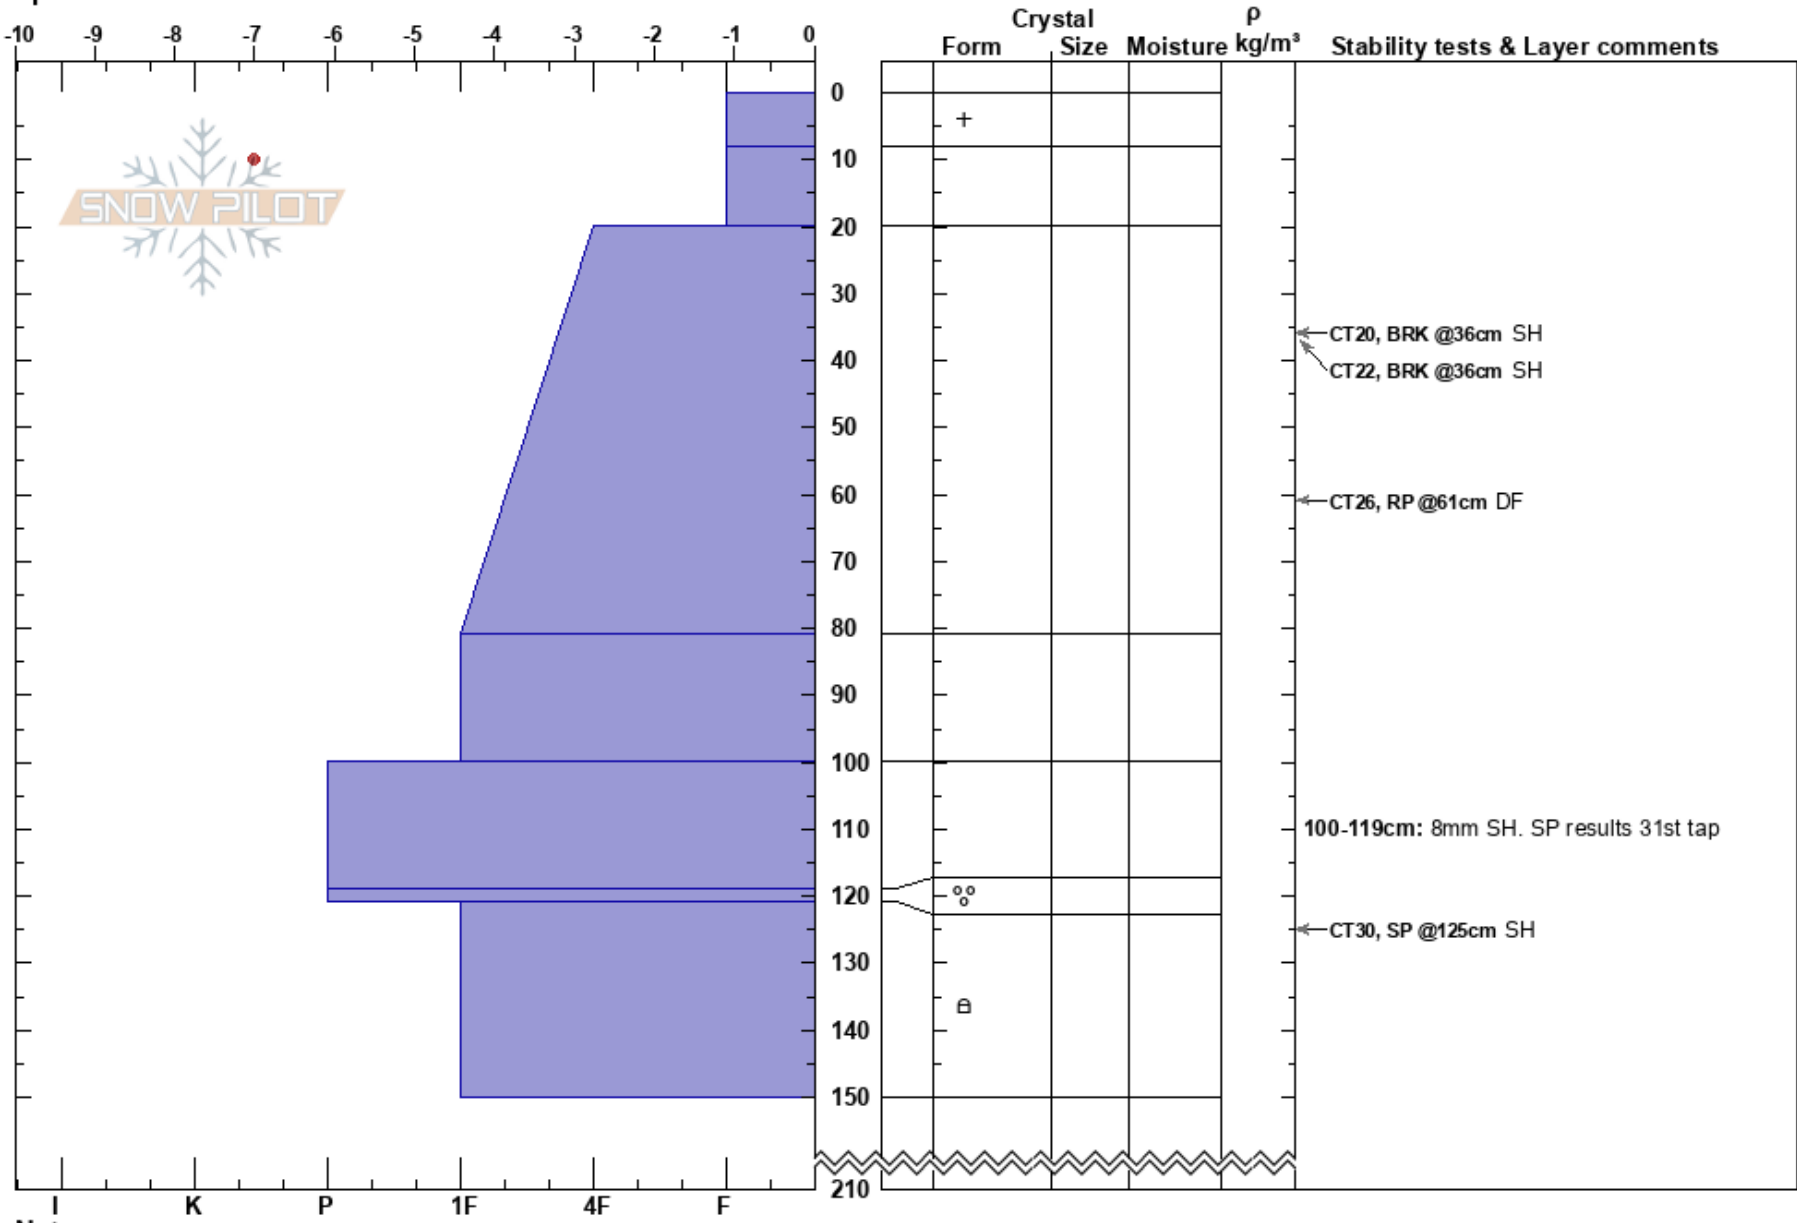

TP Ladys First
 Monashee
 BC
 Elevation: 1925 m
 Aspect: NW
 Specifics:

Nate Elman
 30/12/2019 - 11:00
 Co-ord:
 Slope Angle: 38°
 Wind Loading:

Stability:
 Air Temperature: -3°C
 Sky Cover: OVC
 Precipitation: S-1
 Wind: S Moderate

HS:210
 Layer Notes:
 100-119cm: 8mm SH. SP results 31st tap

Notes: