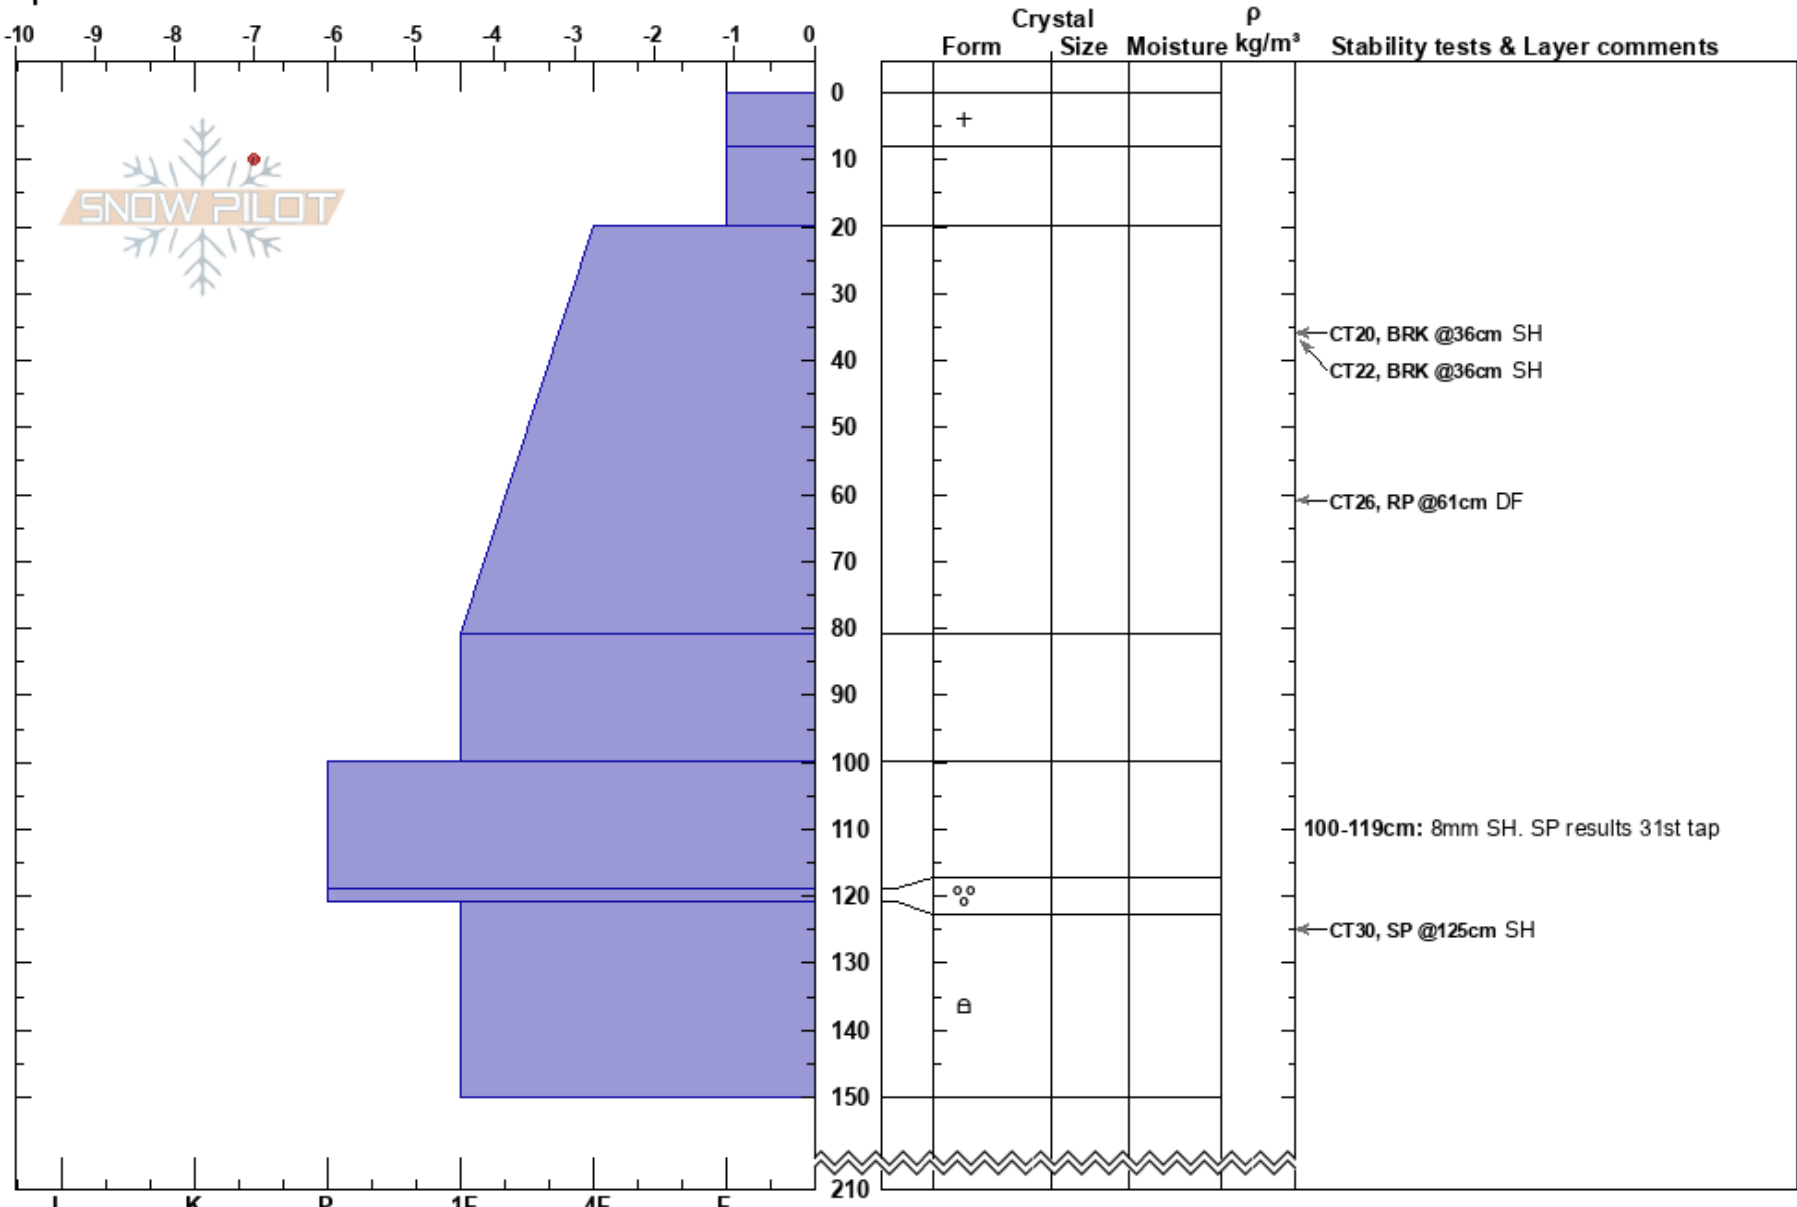

TP Ladys First  
 Monashee  
 BC  
 Elevation: 1925 m  
 Aspect: NW  
 Specifics:

Nate Elman  
 30/12/2019 - 11:00  
 Co-ord:  
 Slope Angle: 38°  
 Wind Loading:

Stability:  
 Air Temperature: -3°C  
 Sky Cover: OVC  
 Precipitation: S-1  
 Wind: S Moderate

HS:210  
 Layer Notes:  
 100-119cm: 8mm SH. SP results 31st tap

Notes: