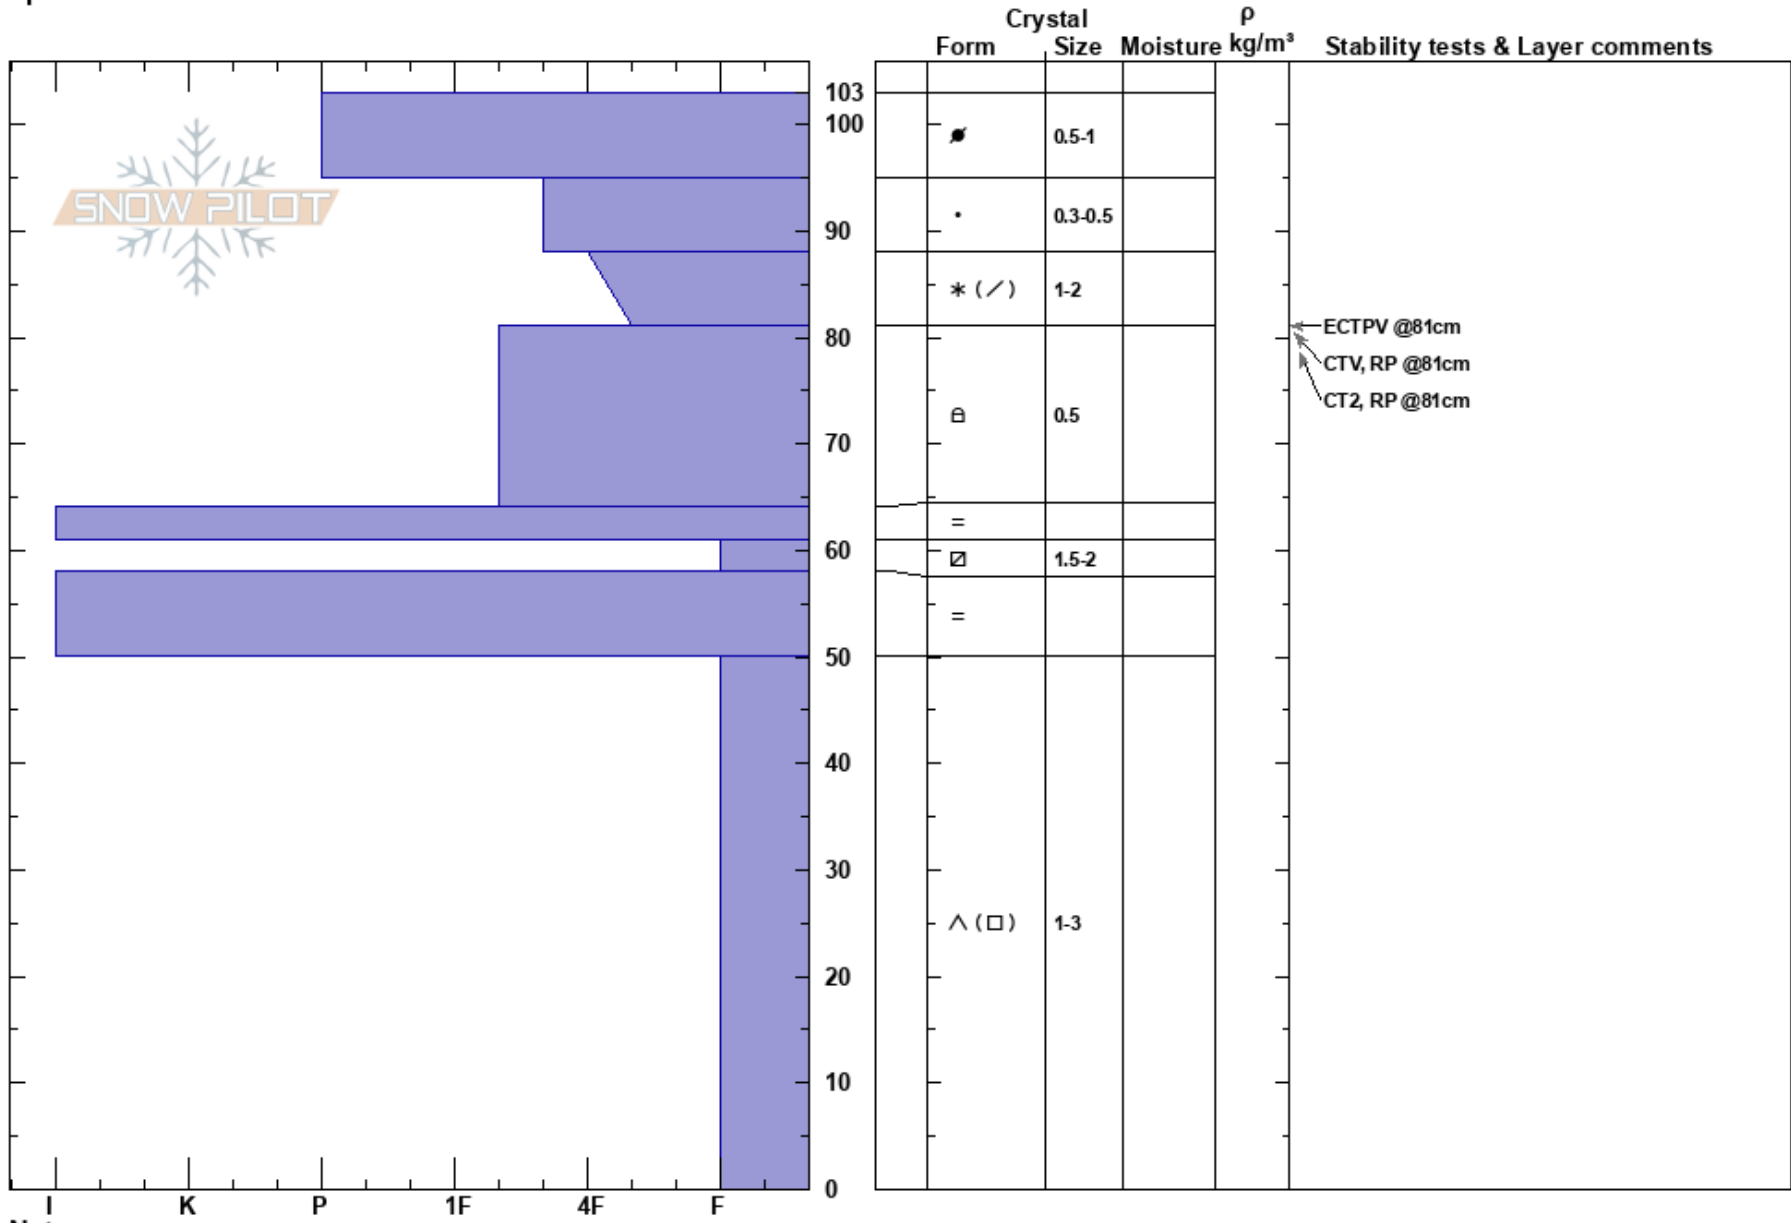

Sundance Starting Zone
 Kachina Peaks
 AZ
 Elevation: 11673 ft
 Aspect: 245°
 Specifics:

Jon Miller
 12/30/2019 - 10:00am
 Co-ord: 12S 438153E 3910114N
 Slope Angle: 36°
 Wind Loading: previous

Stability:
 Air Temperature: -7.9°C
 Sky Cover: BKN
 Precipitation: NO
 Wind: SW Calm

HS:103
 PF:15 88-81cm:Problematic layer
 PS:2

Notes: Pit dug 100 ft away from previous pit 30 min prior