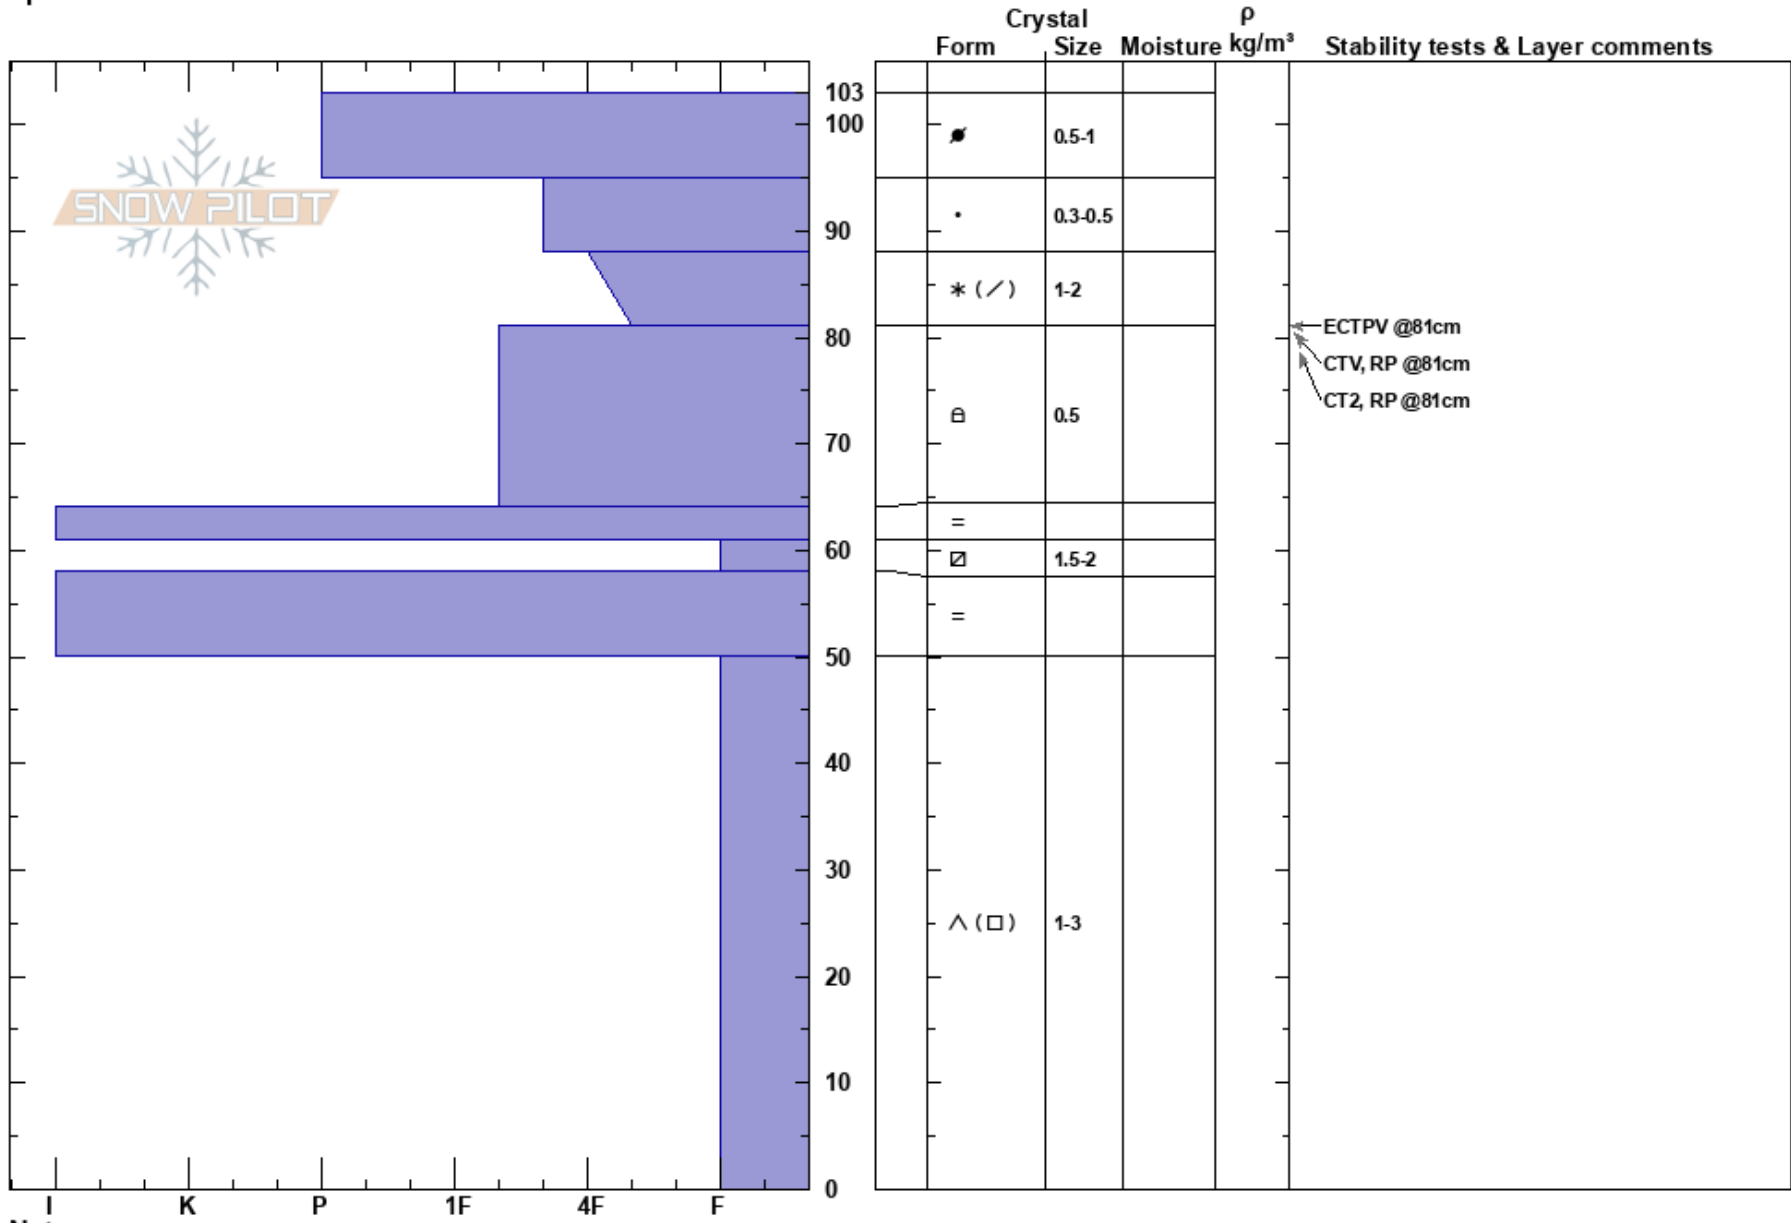

Sundance Starting Zone  
 Kachina Peaks  
 AZ  
 Elevation: 11673 ft  
 Aspect: 245°  
 Specifics:

Jon Miller  
 12/30/2019 - 10:00am  
 Co-ord: 12S 438153E 3910114N  
 Slope Angle: 36°  
 Wind Loading: previous

Stability:  
 Air Temperature: -7.9°C  
 Sky Cover: BKN  
 Precipitation: NO  
 Wind: SW Calm

HS:103  
 PF:15 88-81cm:Problematic layer  
 PS:2

Notes: Pit dug 100 ft away from previous pit 30 min prior