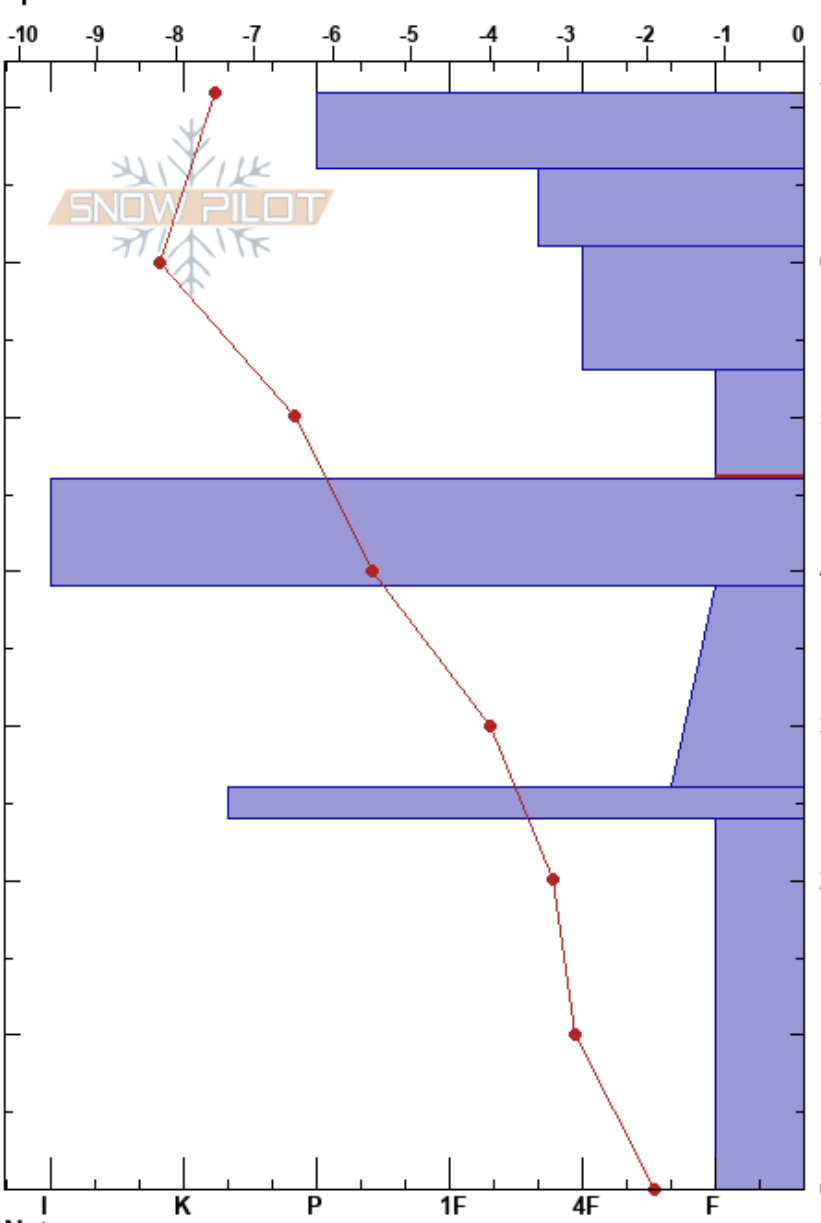

Upper Sundance R  
 Kachina Peaks  
 AZ  
 Elevation: 11706 ft  
 Aspect: 219°  
 Specifics:

Jon Miller  
 12/30/2019 - 9:30am  
 Co-ord: 12S 438209E 3910108N  
 Slope Angle: 36°  
 Wind Loading: previous

Stability:  
 Air Temperature: -6.9°C  
 Sky Cover: BKN  
 Precipitation: NO  
 Wind: NE Calm

HS:71  
 PF:15  
 PS:2  
 53-46cm:Problematic layer

Form	Crystal		Moisture	$\rho$ kg/m <sup>3</sup>	Stability tests & Layer comments
	Size				
/ (·)	0.5-1 (0.3)				
/	1				
·	0.5				
☒	0.5-1				← ECTN22 @53cm ← CT12, RP @53cm
=					← STM @47cm
^	2-3				
=					
^	2-4				