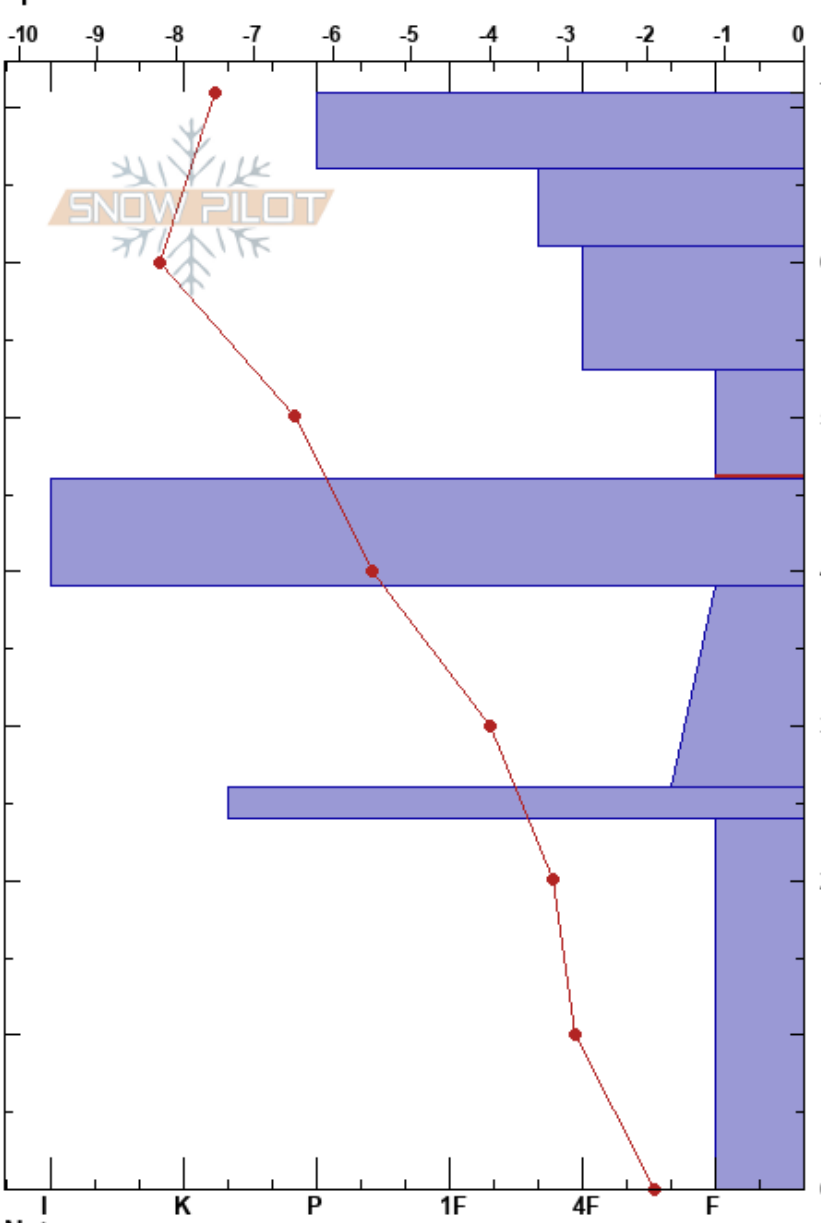

Upper Sundance R
 Kachina Peaks
 AZ
 Elevation: 11706 ft
 Aspect: 219°
 Specifics:

Jon Miller
 12/30/2019 - 9:30am
 Co-ord: 12S 438209E 3910108N
 Slope Angle: 36°
 Wind Loading: previous

Stability:
 Air Temperature: -6.9°C
 Sky Cover: BKN
 Precipitation: NO
 Wind: NE Calm

HS:71
 PF:15
 PS:2
 53-46cm: Problematic layer

Form	Crystal		Moisture	ρ kg/m ³	Stability tests & Layer comments
	Size				
/ (•)	0.5-1 (0.3)				
/	1				
•	0.5				
☒	0.5-1				← ECTN22 @53cm ← CT12, RP @53cm
=					← STM @47cm
^	2-3				
=					
^	2-4				