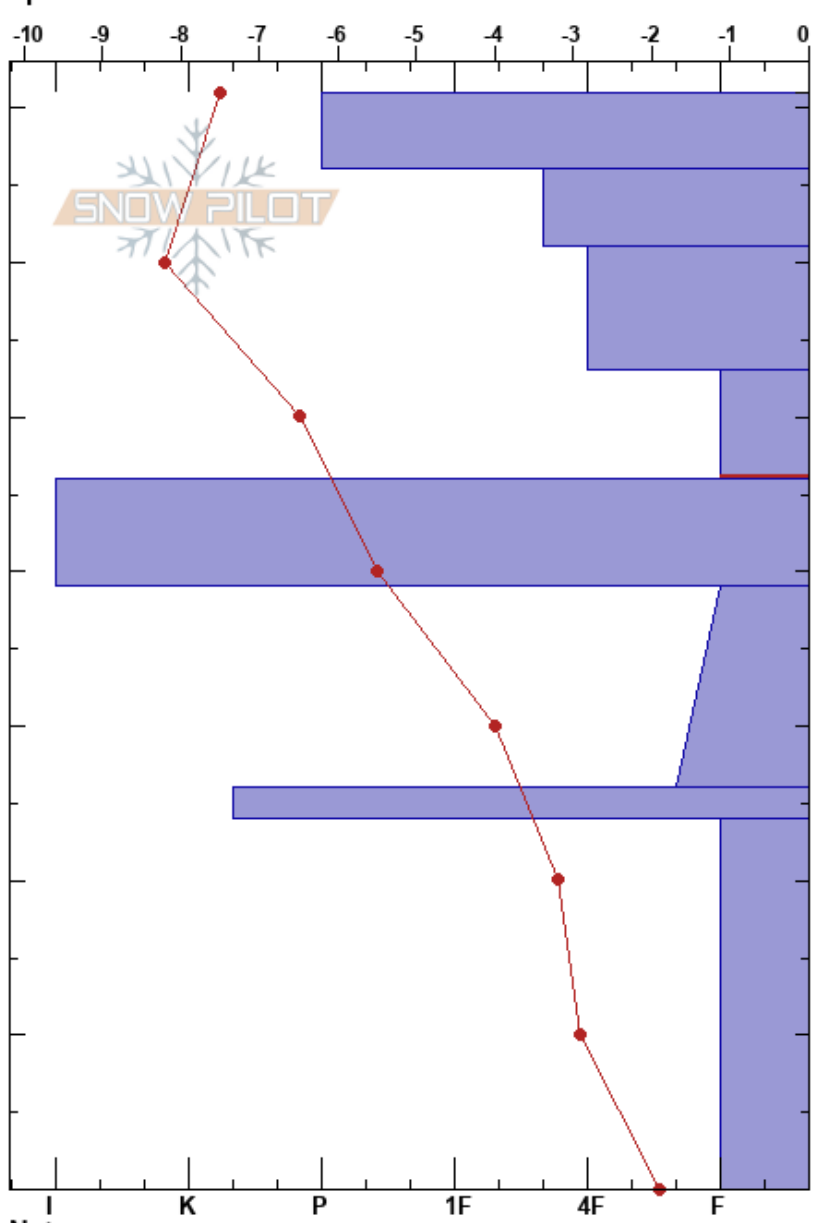

Upper Sundance R
 Kachina Peaks
 AZ
 Elevation: 11706 ft
 Aspect: 219°
 Specifics:

Jon Miller
 12/30/2019 - 9:30am
 Co-ord: 12S 438209E 3910108N
 Slope Angle: 36°
 Wind Loading: previous

Stability:
 Air Temperature: -6.9°C
 Sky Cover: BKN
 Precipitation: NO
 Wind: NE Calm

HS:71
 PF:15
 PS:2
 53-46cm:Problematic layer

Form	Crystal		Moisture	ρ kg/m ³	Stability tests & Layer comments
	Size				
/ (•)	0.5-1 (0.3)				
/	1				
•	0.5				
☐	0.5-1				← ECTN22 @53cm ← CT12, RP @53cm
=					← STM @47cm
^	2-3				
=					
^	2-4				