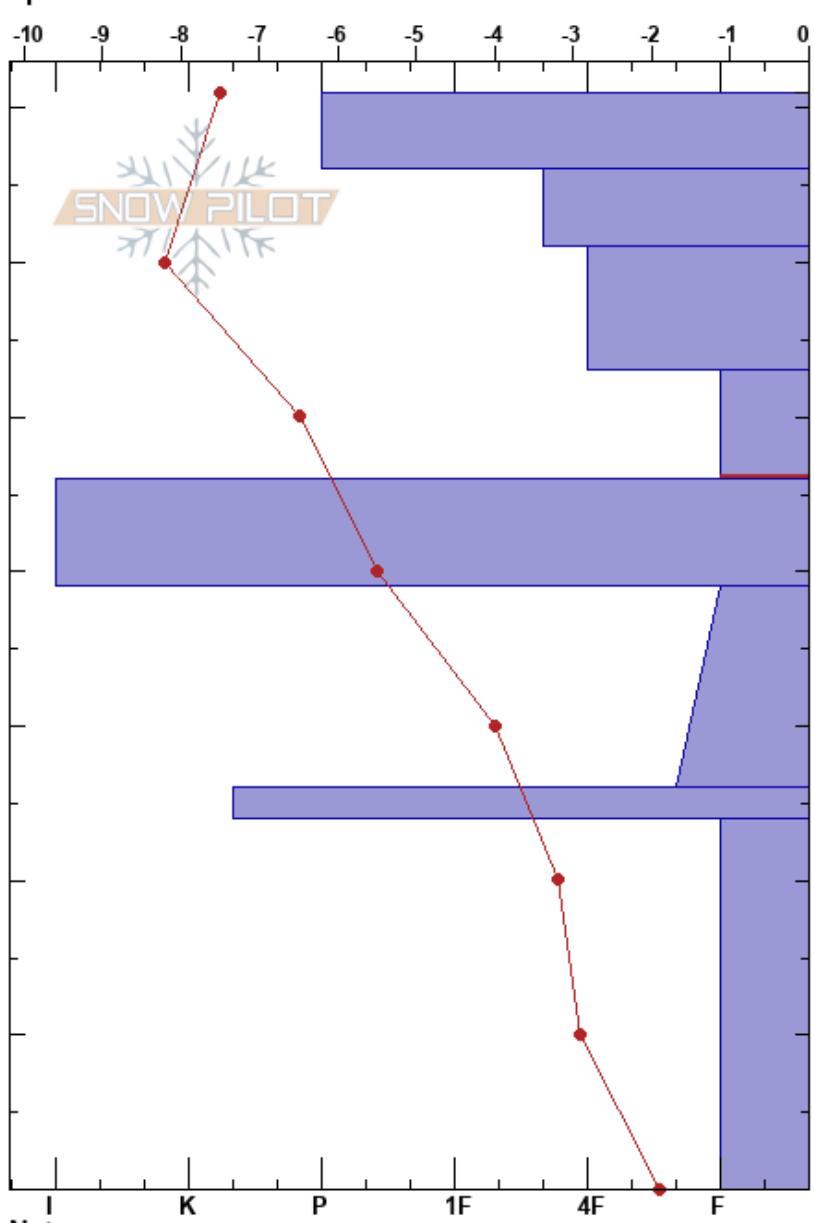

Upper Sundance R
 Kachina Peaks
 AZ
 Elevation: 11706 ft
 Aspect: 219°
 Specifics:

Jon Miller
 12/30/2019 - 9:30am
 Co-ord: 12S 438209E 3910108N
 Slope Angle: 36°
 Wind Loading: previous

Stability:
 Air Temperature: -6.9°C
 Sky Cover: BKN
 Precipitation: NO
 Wind: NE Calm

HS:71
 PF:15
 PS:2
 53-46cm:Problematic layer

Form	Crystal		Moisture	ρ kg/m ³	Stability tests & Layer comments
	Size				
/ (•)	0.5-1 (0.3)				
/	1				
•	0.5				
☒	0.5-1				← ECTN22 @53cm ← CT12, RP @53cm
=					← STM @47cm
^	2-3				
=					
^	2-4				