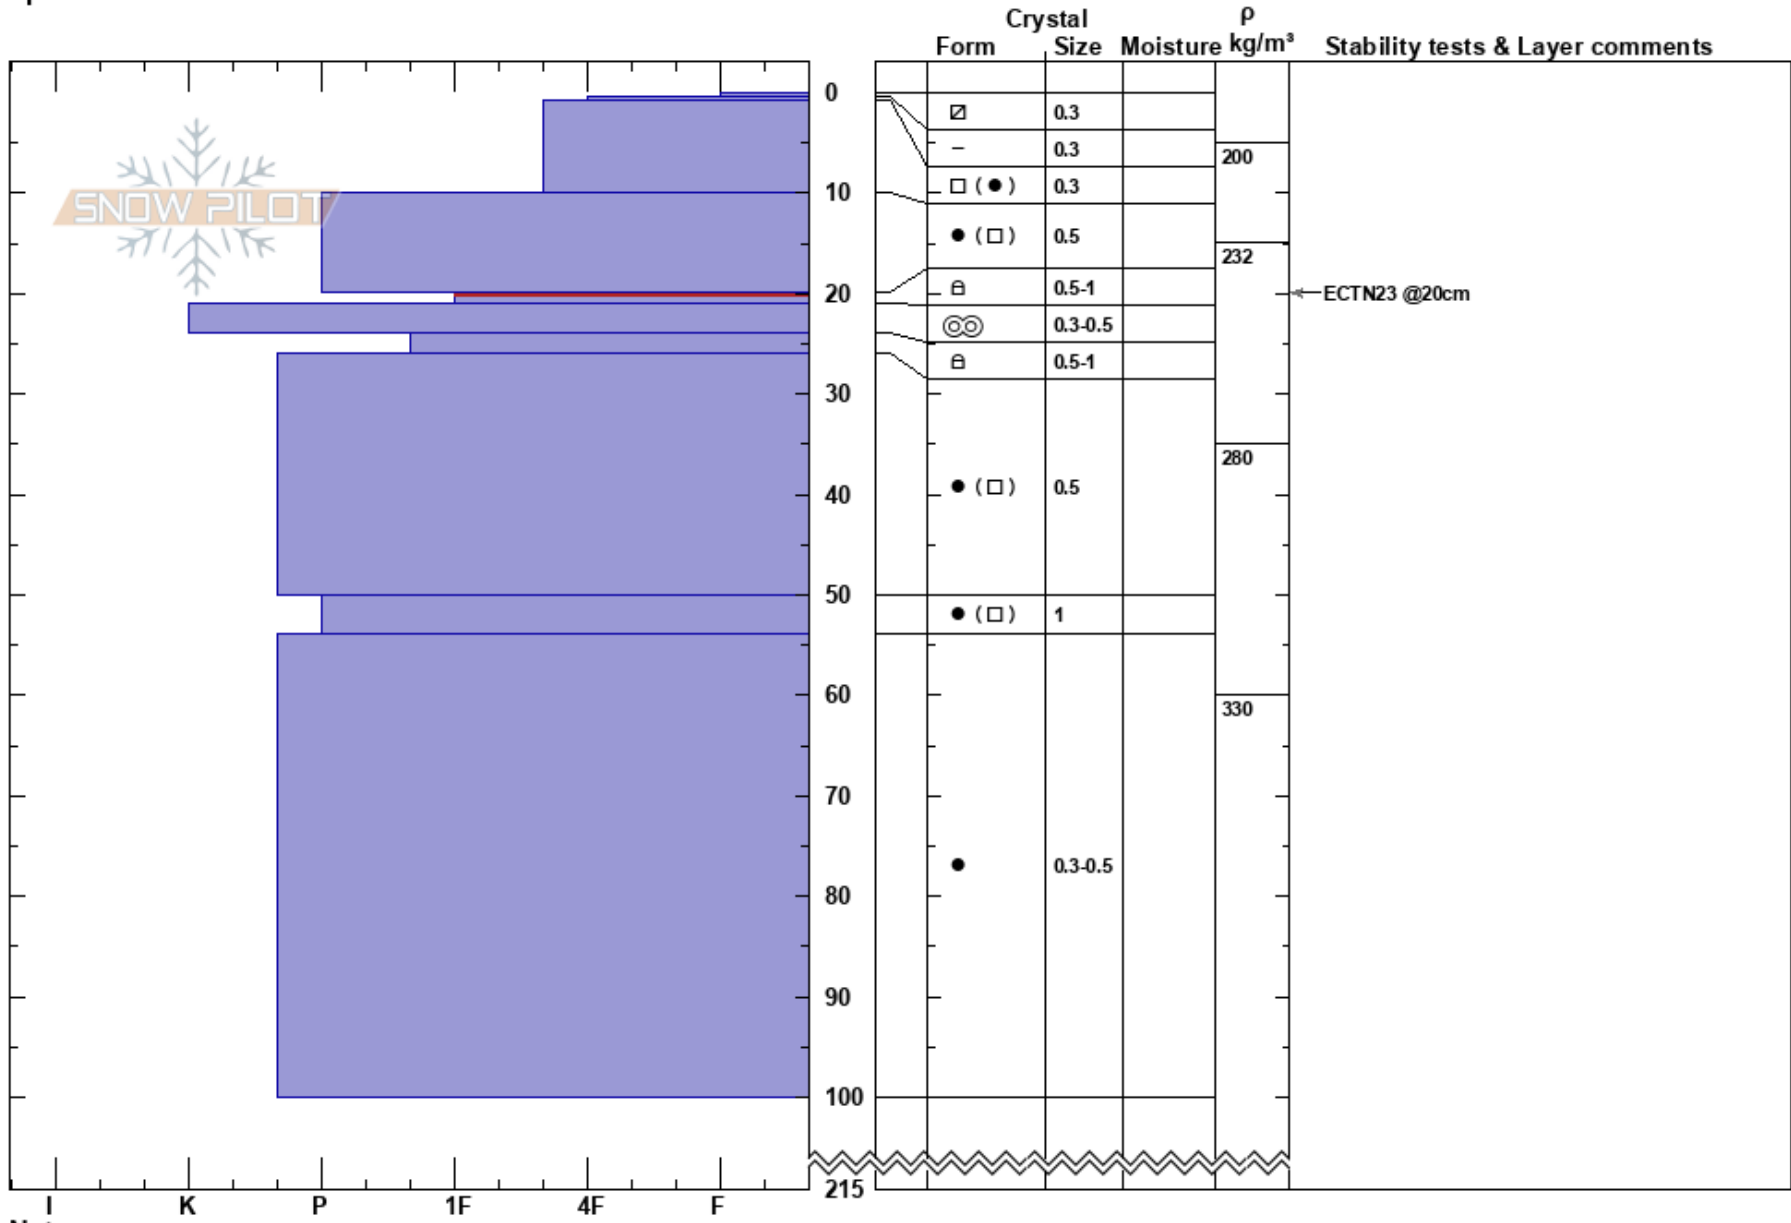

20170217 Sister #1  
 Front Range  
 CO  
 Elevation: 11789 ft  
 Aspect: 11°  
 Specifics:

Ron Simenhois  
 02/17/2017 - 10:20am  
 Co-ord: 13S 106W 40N  
 Slope Angle: 32°  
 Wind Loading:

Stability: Good HS:215  
 Air Temperature: -5.5°C Layer Notes:  
 20-21cm: Problematic layer  
 Sky Cover: FEW  
 Precipitation: NO  
 Wind: S Light Breeze

Notes: Pit was dug above Sister #1.