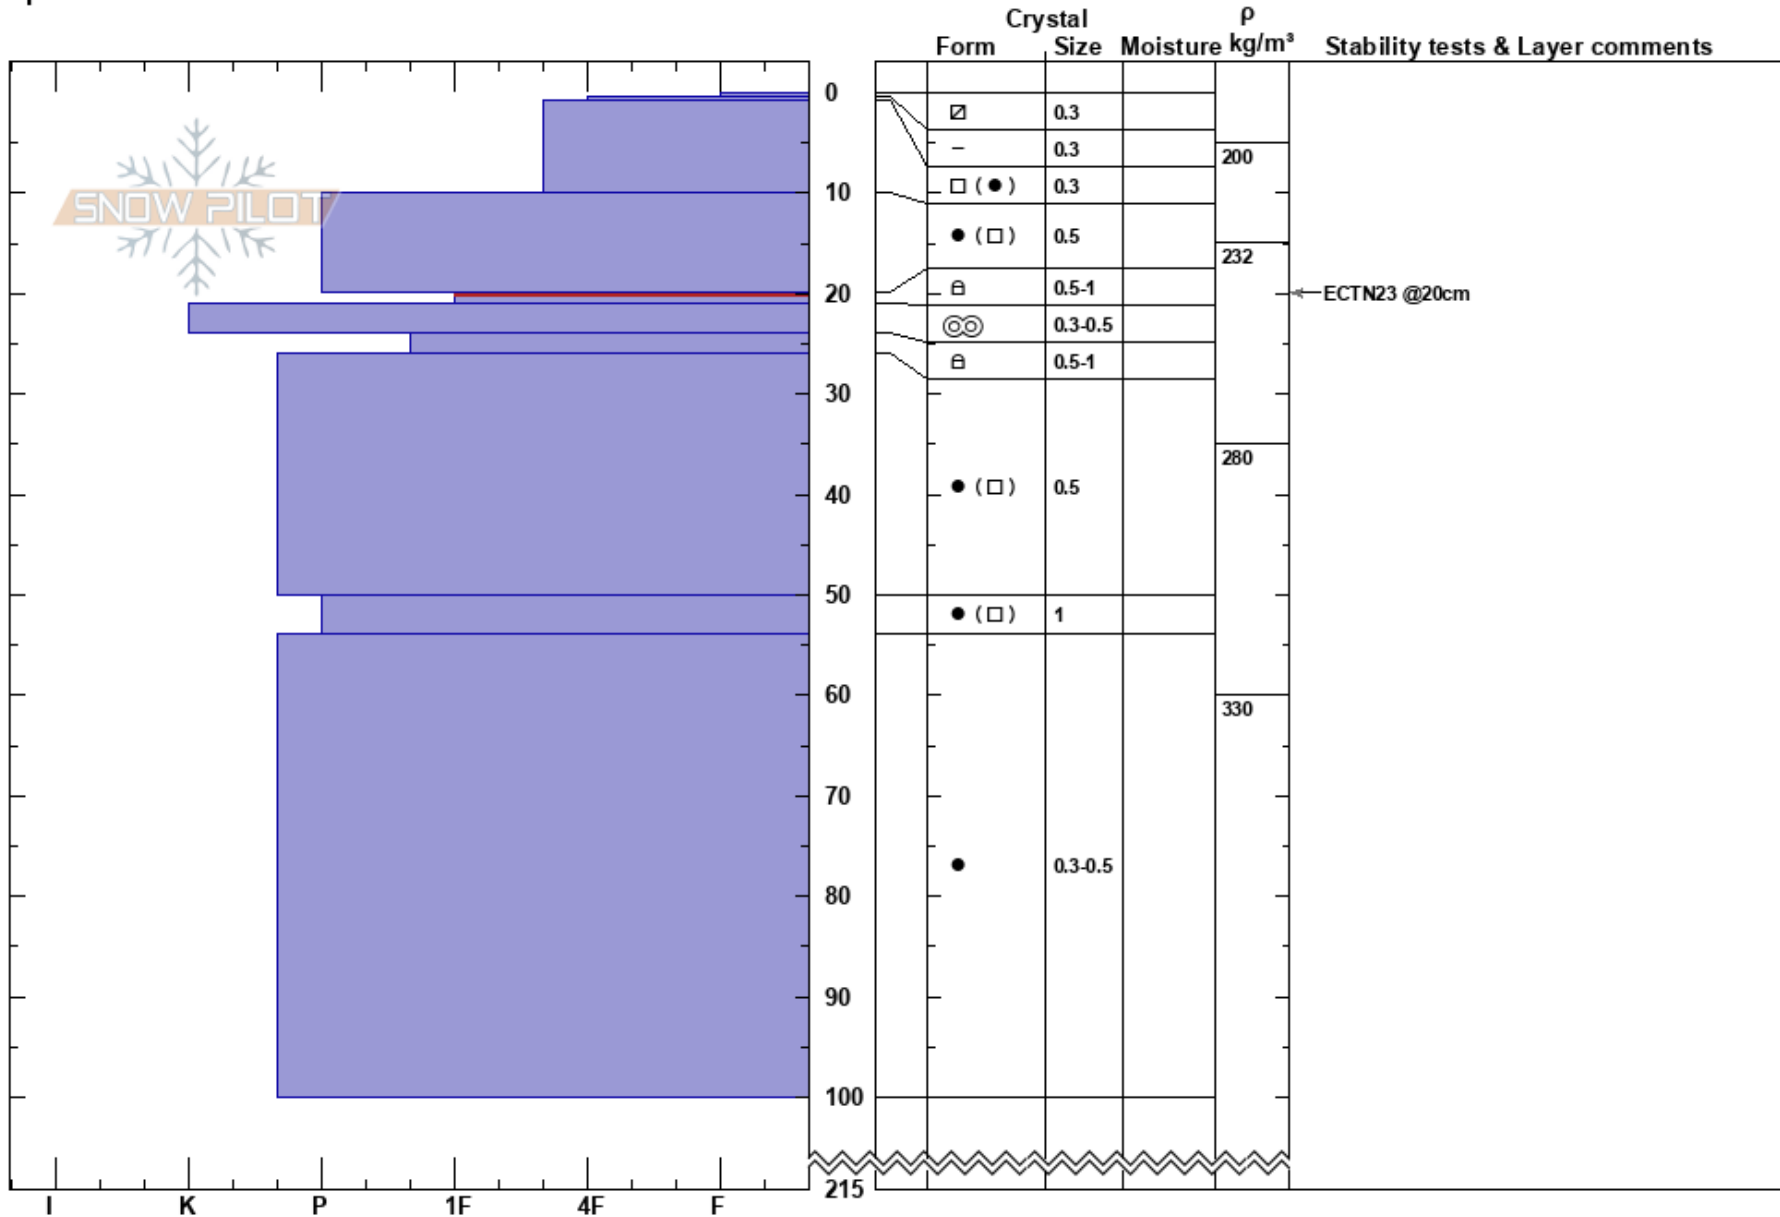

20170217 Sister #1  
 Front Range  
 CO  
 Elevation: 11789 ft  
 Aspect: 11°  
 Specifics:

Ron Simenhois  
 02/17/2017 - 10:20am  
 Co-ord: 13S 106W 40N  
 Slope Angle: 32°  
 Wind Loading:

Stability: Good HS:215  
 Air Temperature: -5.5°C 20-21cm: Problematic layer  
 Sky Cover: FEW  
 Precipitation: NO  
 Wind: S Light Breeze

Notes: Pit was dug above Sister #1.