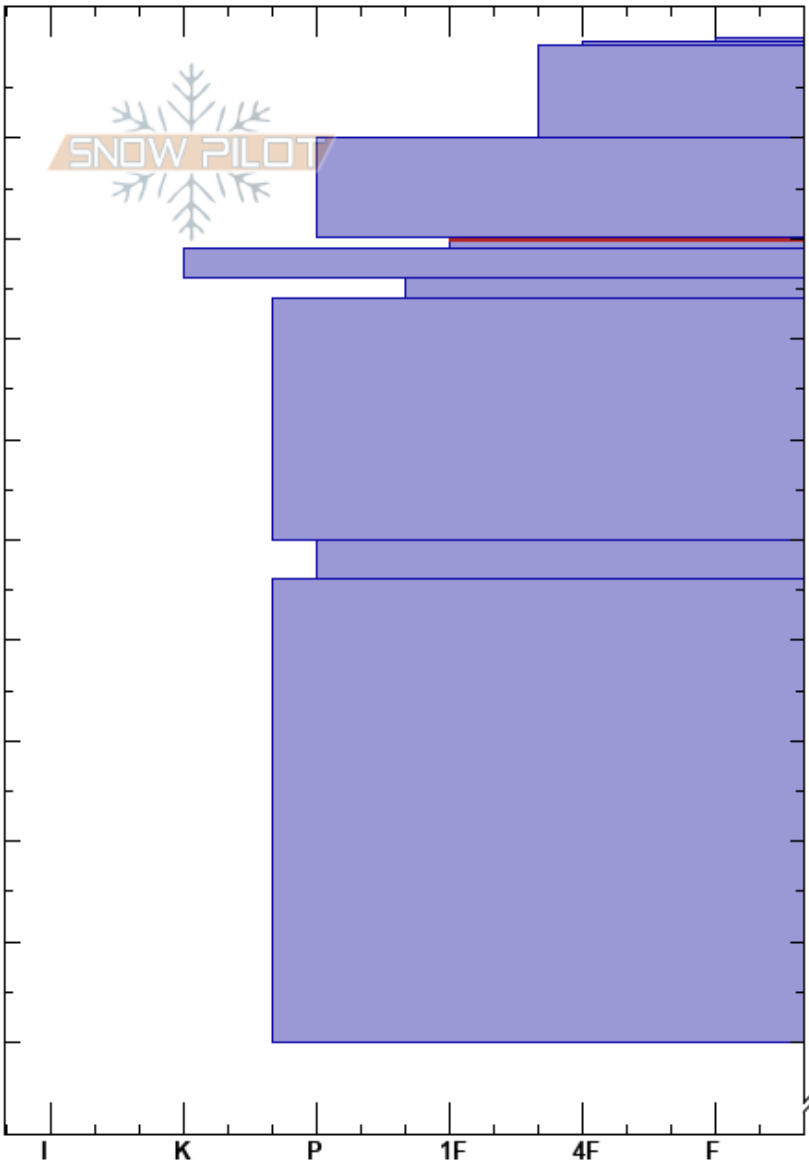

20170217 Sister #1  
Front Range  
CO  
Elevation: 11789 ft  
Aspect: 11°  
Specifics:

Ron Simenhois  
02/17/2017 - 10:20am  
Co-ord: 13S 106W 40N  
Slope Angle: 32°  
Wind Loading:

Stability: Good HS:215 Layer Notes:  
Air Temperature: -5.5°C 20-21cm: Problematic layer  
Sky Cover: FEW  
Precipitation: NO  
Wind: S Light Breeze

Crystal Form		Crystal Size	Moisture	$\rho$ kg/m³	Stability tests & Layer comments
☐		0.3		200	
		0.3			
☐	●	0.3		232	
●	☐	0.5			
⊖		0.5-1		280	← ECTN23 @20cm
⊘	⊘	0.3-0.5			
⊖		0.5-1		330	
●	☐	0.5			
●	☐	1			
●		0.3-0.5			

Notes: Pit was dug above Sister #1.