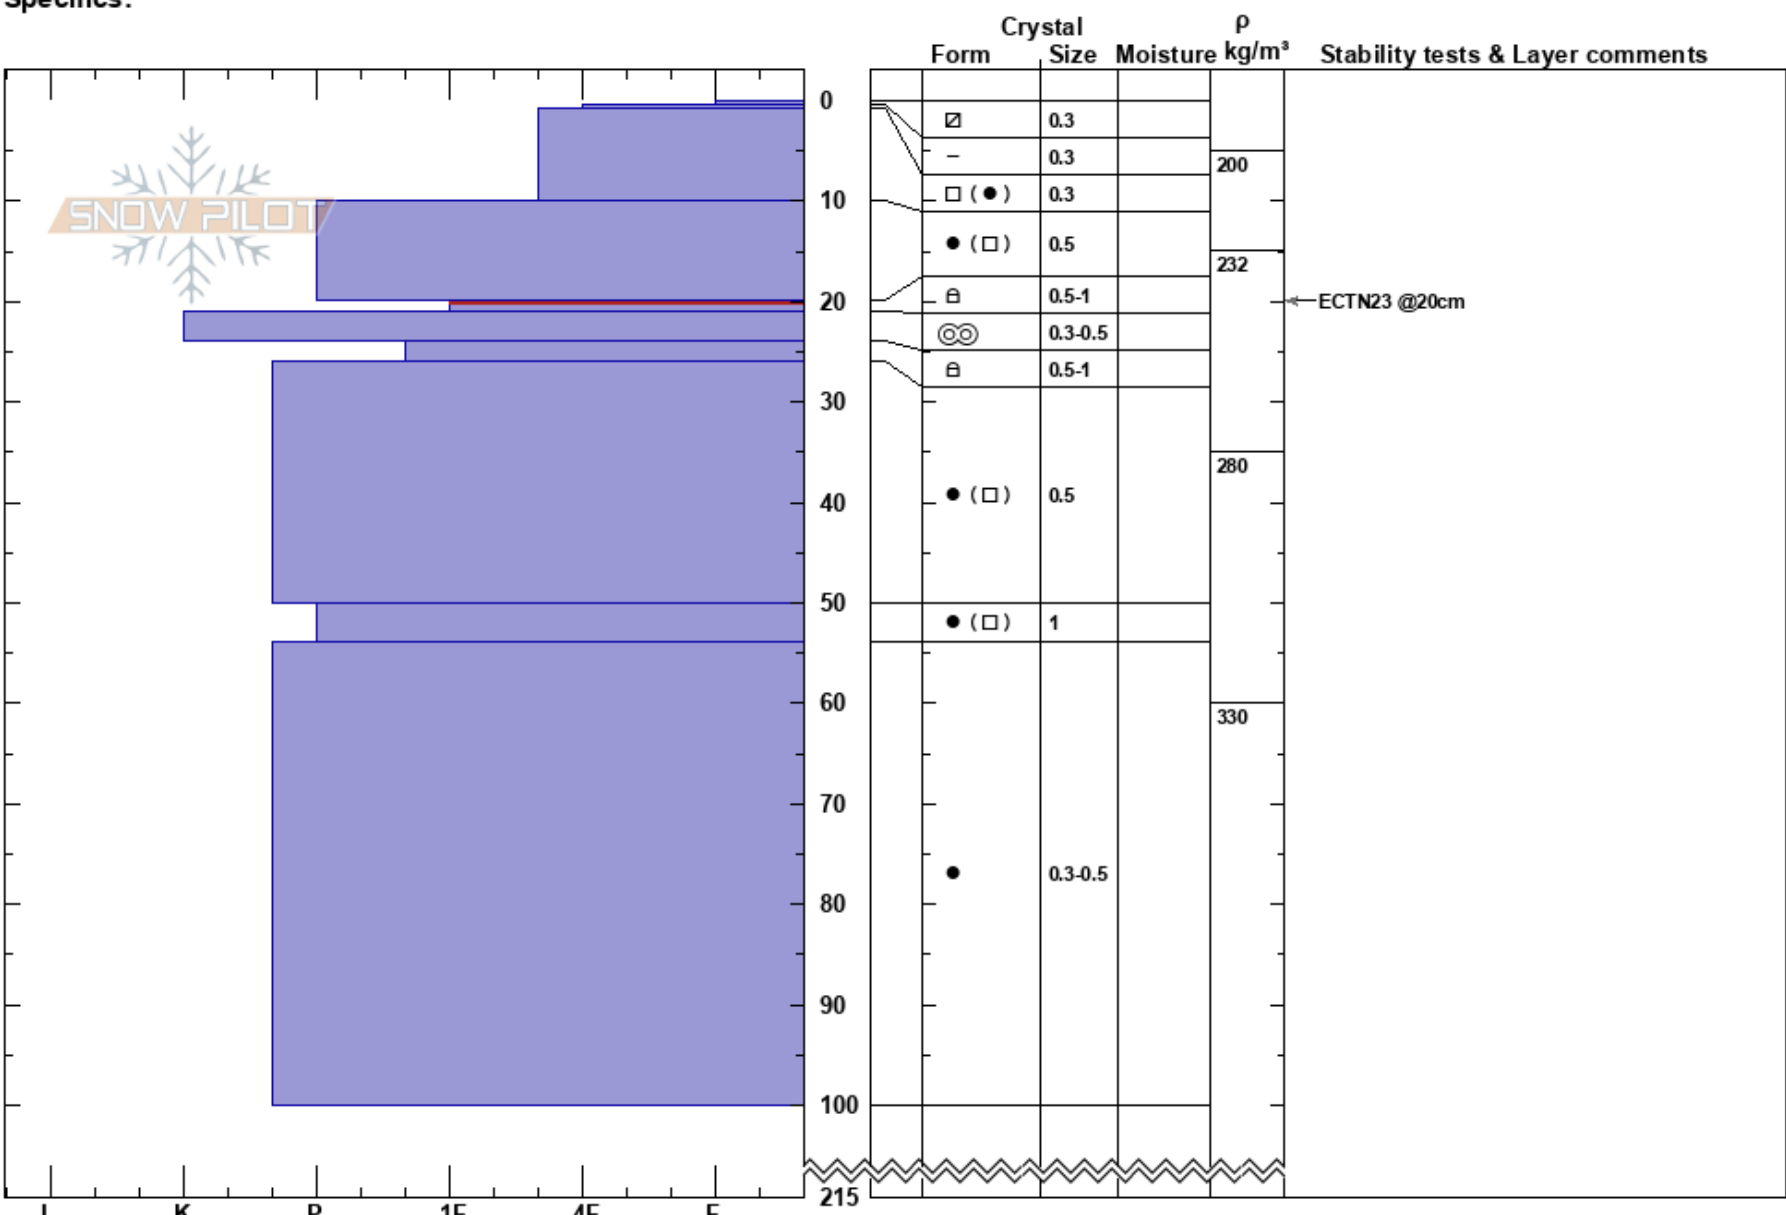

20170217 Sister #1
 Front Range
 CO
Elevation: 11789 ft
Aspect: 11°
Specifics:

Ron Simenhois
 02/17/2017 - 10:20am
Co-ord: 13S 106W 40N
Slope Angle: 32°
Wind Loading:

Stability: Good **HS:**215 **Layer Notes:**
Air Temperature: -5.5°C **20-21cm:** Problematic layer
Sky Cover: FEW
Precipitation: NO
Wind: S Light Breeze

Notes: Pit was dug above Sister #1.