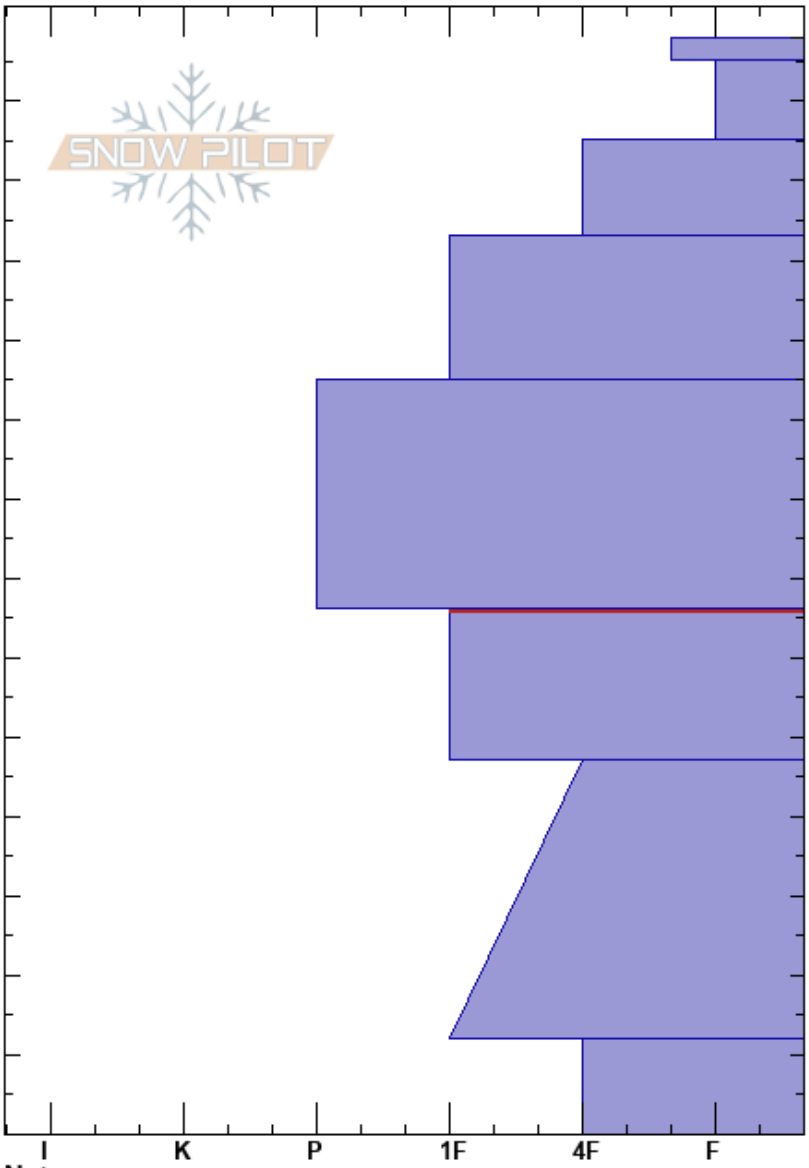

Butler Gulch  
 Front Range  
 CO  
 Elevation: 11872 ft  
 Aspect: N  
 Specifics: Ski tracks on slope; We skied slope

Ryan Lewthwaite  
 12/30/2019 - 11:15am  
 Co-ord: 39.75238N, -105.87267W  
 Slope Angle: 34°  
 Wind Loading: previous

Stability: Good  
 Air Temperature: -16.8°C  
 Sky Cover: CLR  
 Precipitation: NO  
 Wind: W Calm  
 HS:138  
 PF:18 66-47cm:Problematic layer  
 PS:29

Depth (cm)	Crystal		Moisture	$\rho$ kg/m <sup>3</sup>	Stability tests & Layer comments
	Form	Size			
138	∇	0.5			
130	/	0.5	D		
120	.	0.5	D		
110	.		D		← CT13, BRK @113cm
100	.		D		
90	.		D		
80	.	0.5	D		
70	.		D		
60	□	1	D		
50	.		D		
40	.		D		
30	□	1-3	D		← STE @33cm 3 repeat tests
20	.		D		
10	^	2-4			
0					← ECTX