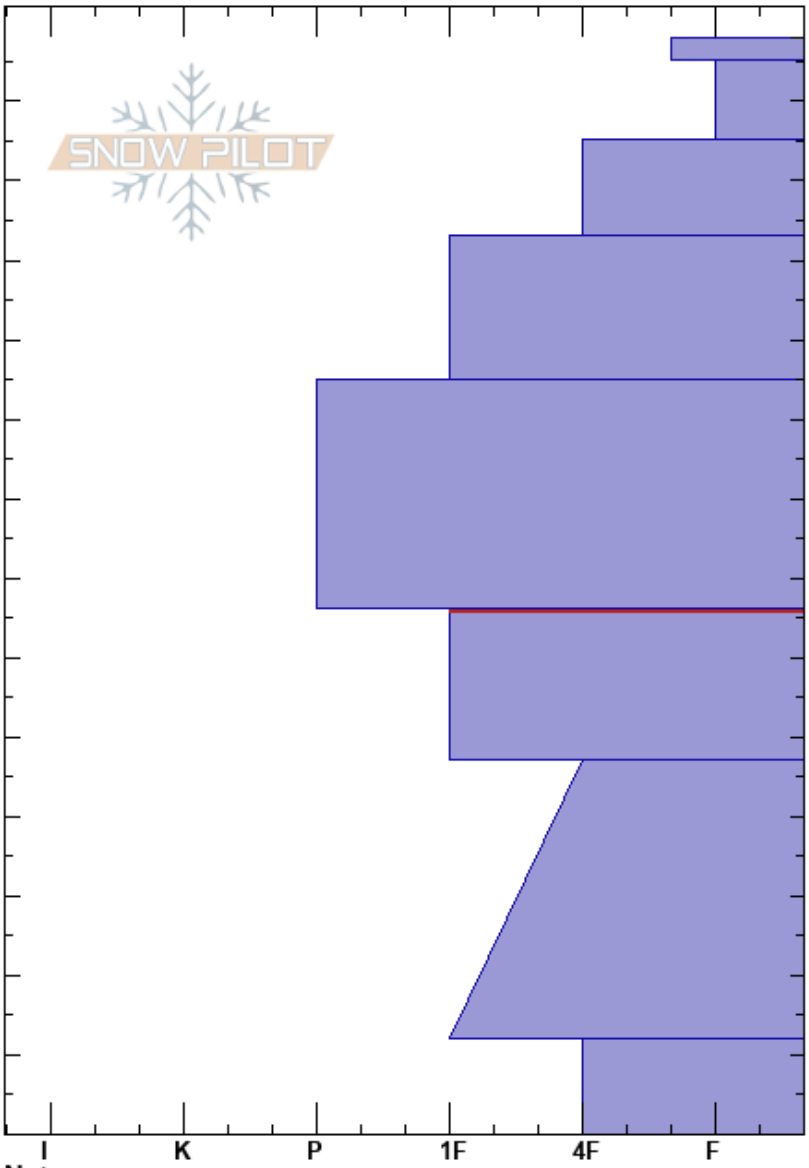

Butler Gulch
 Front Range
 CO
 Elevation: 11872 ft
 Aspect: N
 Specifics: Ski tracks on slope; We skied slope

Ryan Lewthwaite
 12/30/2019 - 11:15am
 Co-ord: 39.75238N, -105.87267W
 Slope Angle: 34°
 Wind Loading: previous

Stability: Good
 Air Temperature: -16.8°C
 Sky Cover: CLR
 Precipitation: NO
 Wind: W Calm

HS:138
 PF:18 66-47cm:Problematic layer
 PS:29

Depth (cm)	Crystal		Moisture	ρ kg/m ³	Stability tests & Layer comments
	Form	Size			
138	∇	0.5			
130	/	0.5	D		
120	.	0.5	D		
110	.		D		← CT13, BRK @113cm
100	.		D		
90	.		D		
80	.	0.5	D		
70	.		D		
60	□	1	D		
50	.		D		
40	.		D		
30	□	1-3	D		← STE @33cm 3 repeat tests
20	.		D		
10	^	2-4			
0					← ECTX