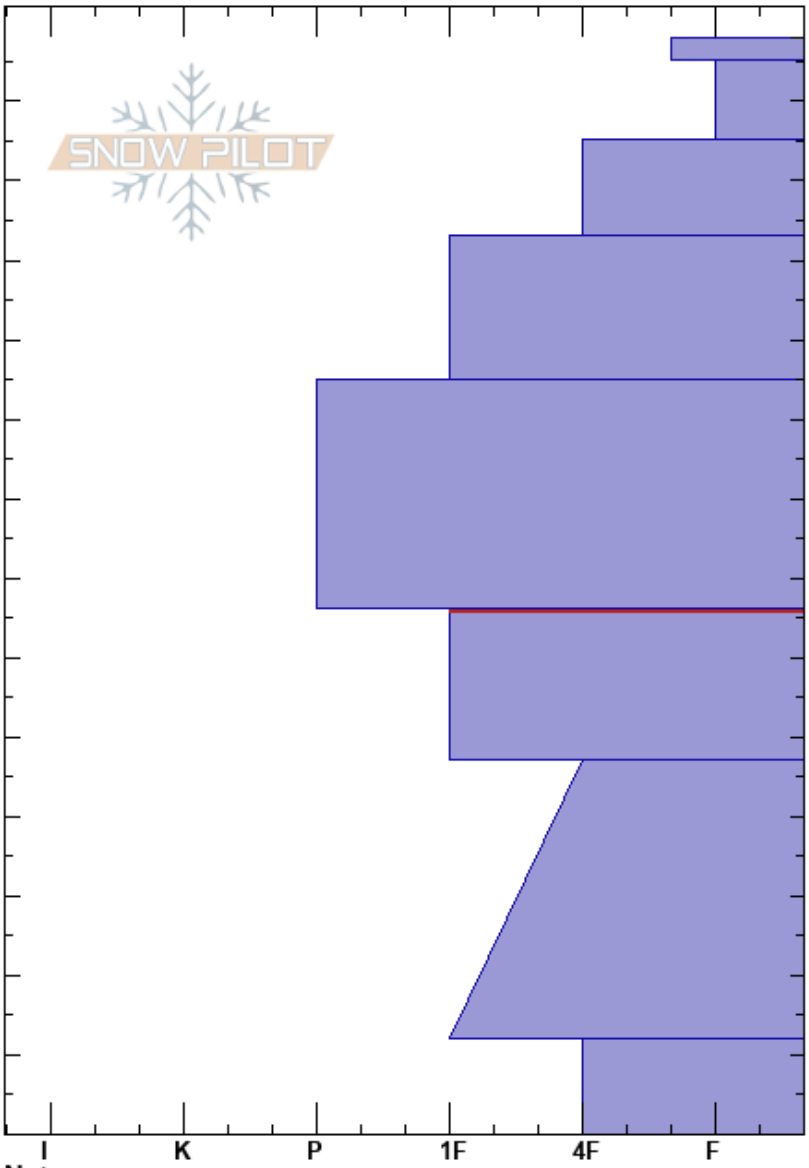

Butler Gulch
 Front Range
 CO
 Elevation: 11872 ft
 Aspect: N
 Specifics: Ski tracks on slope; We skied slope

Ryan Lewthwaite
 12/30/2019 - 11:15am
 Co-ord: 39.75238N, -105.87267W
 Slope Angle: 34°
 Wind Loading: previous

Stability: Good
 Air Temperature: -16.8°C
 Sky Cover: CLR
 Precipitation: NO
 Wind: W Calm
 HS: 138
 PF: 18
 PS: 29
 66-47cm: Problematic layer

Depth (cm)	Crystal		Moisture	ρ kg/m ³	Stability tests & Layer comments
	Form	Size			
138	∇	0.5			
130	/	0.5	D		
120	.	0.5	D		
110	.		D		← CT13, BRK @113cm
100	.		D		
90	.		D		
80	.	0.5	D		
70	.		D		
60	□	1	D		
50	.		D		
40	.		D		
30	□	1-3	D		← STE @33cm 3 repeat tests
20	.		D		
10	^	2-4			
0					← ECTX