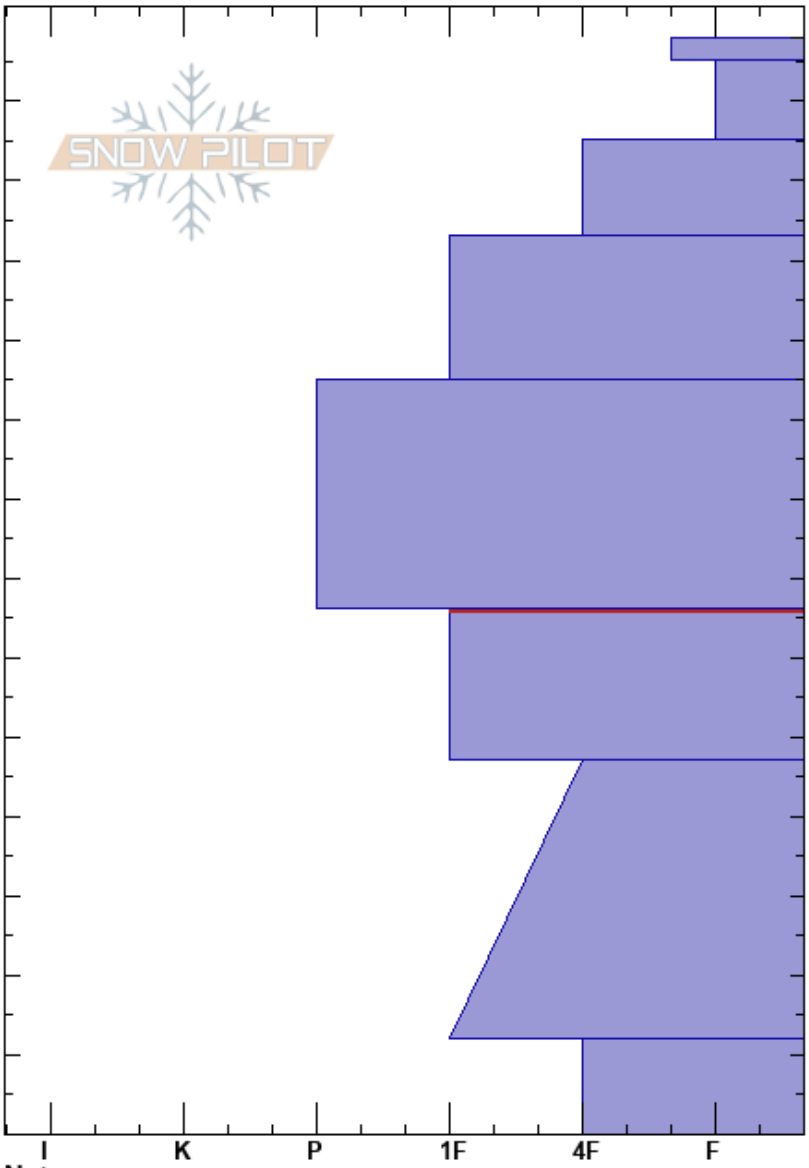

Butler Gulch
 Front Range
 CO
 Elevation: 11872 ft
 Aspect: N
 Specifics: Ski tracks on slope; We skied slope

Ryan Lewthwaite
 12/30/2019 - 11:15am
 Co-ord: 39.75238N, -105.87267W
 Slope Angle: 34°
 Wind Loading: previous

Stability: Good
 Air Temperature: -16.8°C
 Sky Cover: CLR
 Precipitation: NO
 Wind: W Calm
 HS:138
 PF:18 66-47cm:Problematic layer
 PS:29

Depth (cm)	Crystal		Moisture	ρ kg/m ³	Stability tests & Layer comments
	Form	Size			
138	∇	0.5			
130	/	0.5	D		
120	.	0.5	D		
110	.		D		← CT13, BRK @113cm
100	.		D		
90	.		D		
80	.	0.5	D		
70	.		D		
60	□	1	D		
50	.		D		
40	.		D		
30	□	1-3	D		← STE @33cm 3 repeat tests
20	.		D		
10	^	2-4			
0					← ECTX