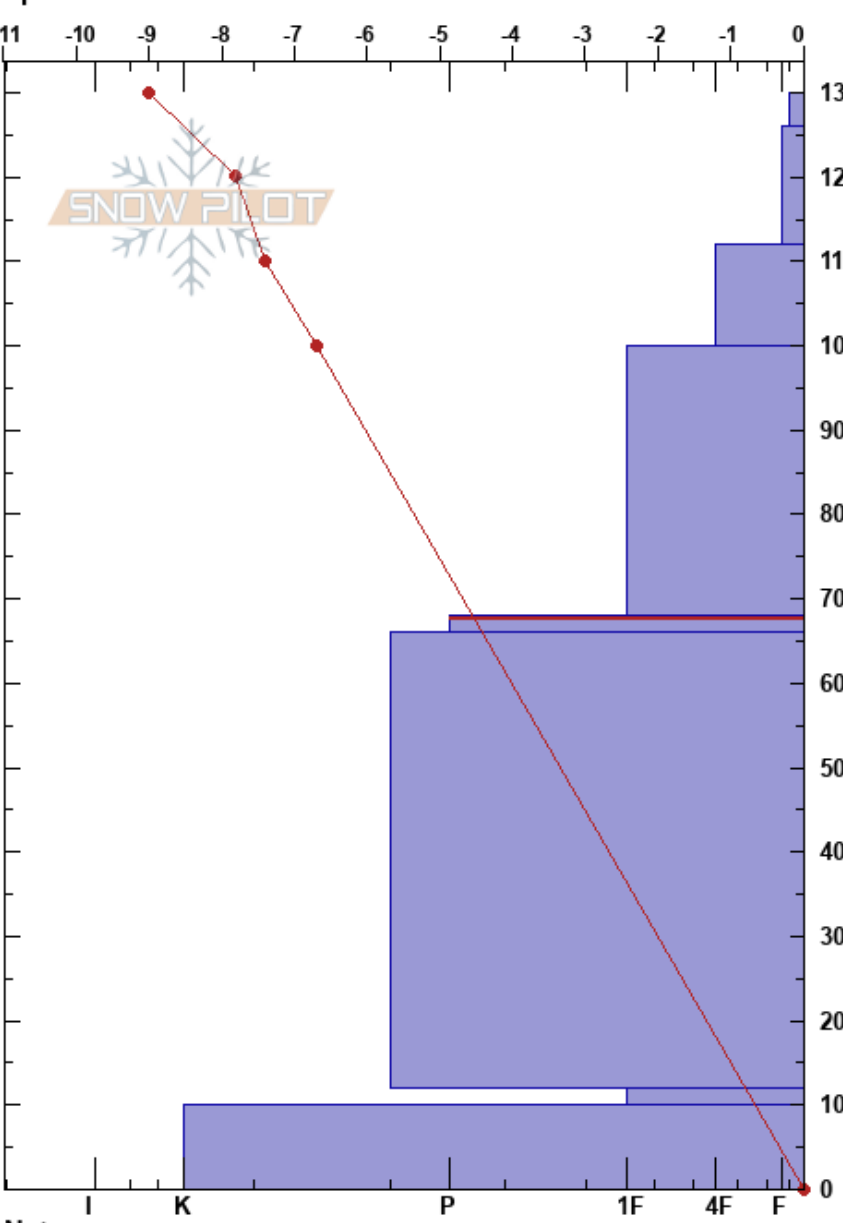

Toto  
 Wasatch Range  
 UT  
 Elevation: 8986 ft  
 Aspect: N  
 Specifics:

Jon Hall  
 12/30/2019 - 2:47pm  
 Co-ord: 41.20650N, -111.88490E  
 Slope Angle: 30°  
 Wind Loading:

Stability: HS:130  
 Air Temperature: -10.2°C PF:70 68-66cm:Problematic layer  
 Sky Cover: FEW PS:30  
 Precipitation: NO  
 Wind: W Calm

Elevation (cm)	Crystal		Moisture	ρ kg/m³	Stability tests & Layer comments
	Form	Size			
130	* ( / )	3.5			
120	/	1.5			
110	•	1			
100					
90					← ECTN28 @93cm PC
80	•	1			
70	⊖	1			← CT17, RP @68cm Q2
60					
50					← CT24, RP @50cm Q2
40	•	1			
30					
20					
10	⊖	2			
0	⊖	2			