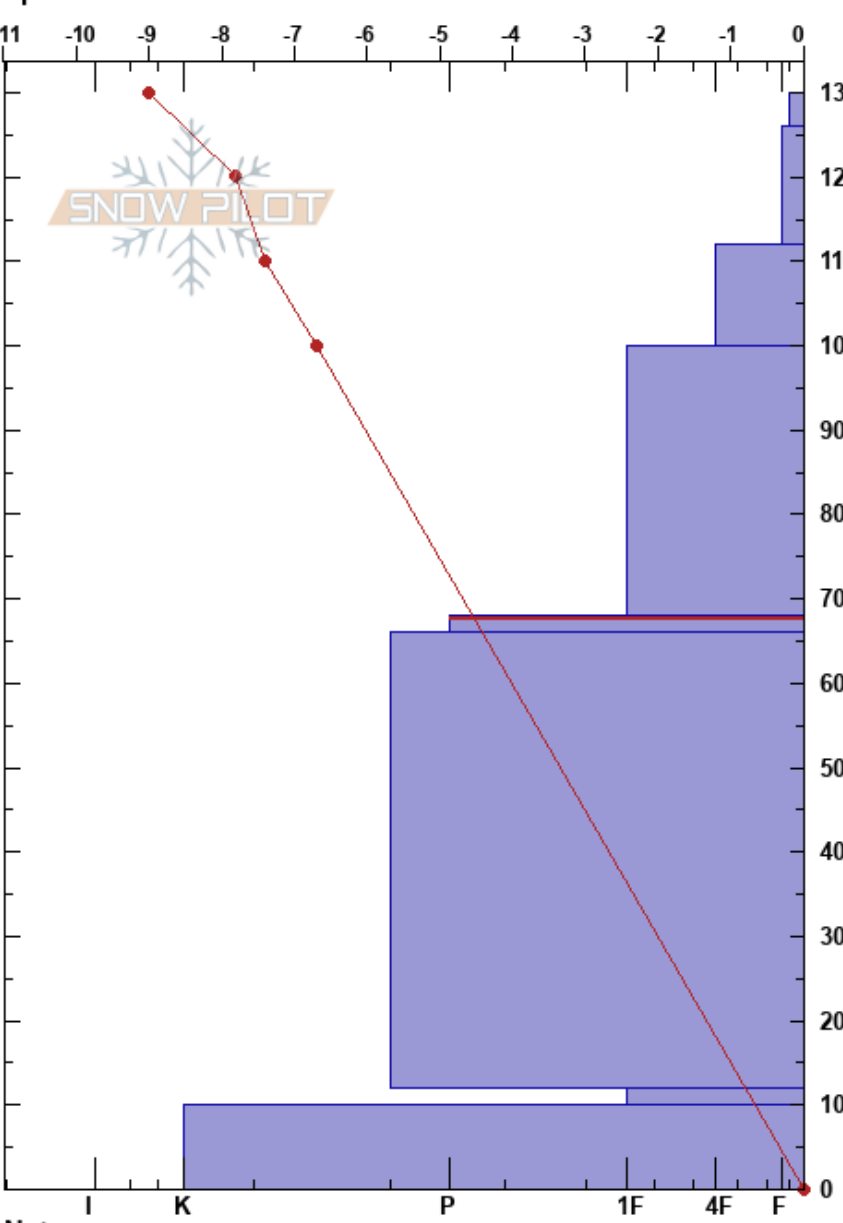

Toto
 Wasatch Range
 UT
 Elevation: 8986 ft
 Aspect: N
 Specifics:

Jon Hall
 12/30/2019 - 2:47pm
 Co-ord: 41.20650N, -111.88490E
 Slope Angle: 30°
 Wind Loading:

Stability: HS:130
 Air Temperature: -10.2°C PF:70 68-66cm:Problematic layer
 Sky Cover: FEW PS:30
 Precipitation: NO
 Wind: W Calm

Elevation (cm)	Crystal		Moisture	ρ kg/m³	Stability tests & Layer comments
	Form	Size			
130	* (/)	3.5			
120	/	1.5			
110	•	1			
100					
90					← ECTN28 @93cm PC
80	•	1			
70					← CT17, RP @68cm Q2
60	⊖	1			
50					← CT24, RP @50cm Q2
40	•	1			
30					
20					
10	⊖	2			
0	⊖	2			