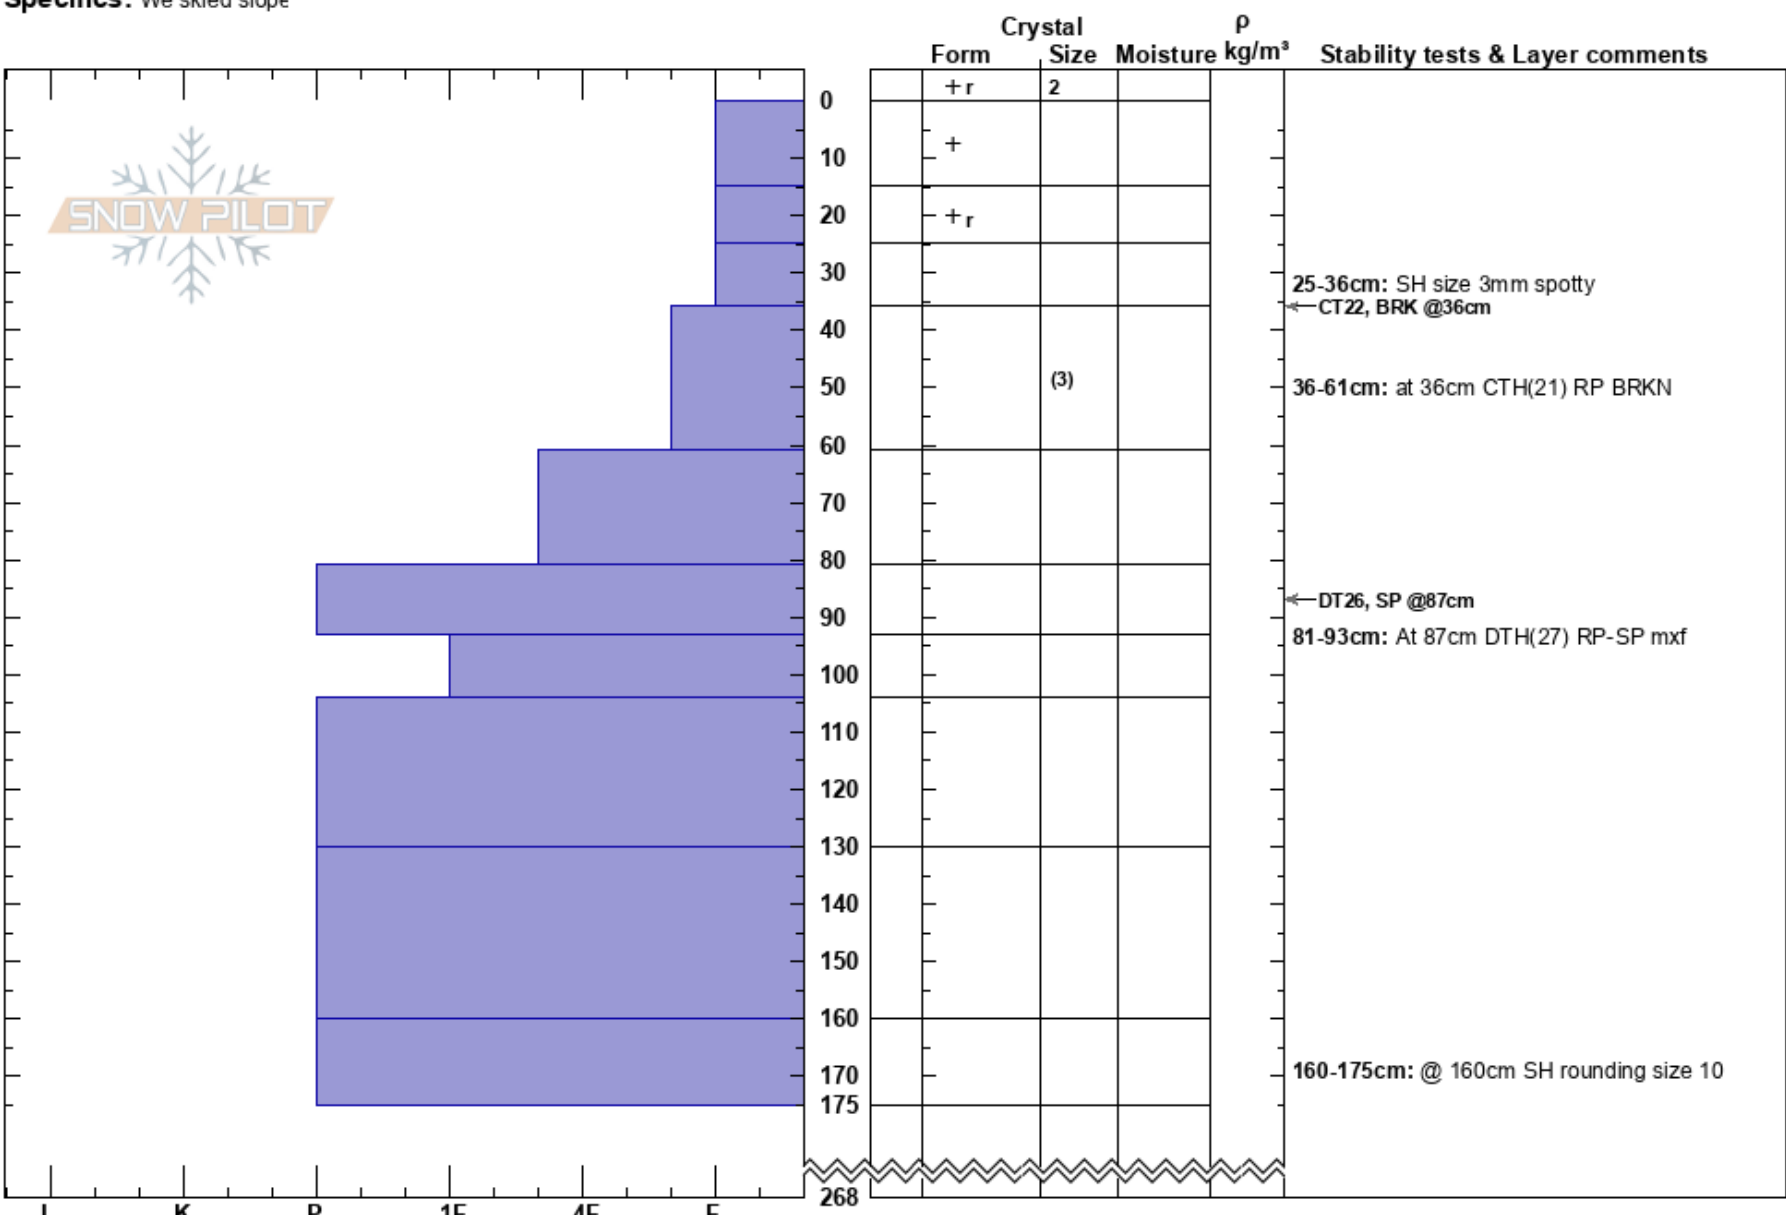

Satisfaction
 Selkirks
 BC
 Elevation: 1850 m
 Aspect: E
 Specifics: We skied slope

Selkirk Tangiers
 30/12/2019 - 12:00
 Co-ord:
 Slope Angle: 32°
 Wind Loading:

Stability:
 Air Temperature: -7°C
 Sky Cover: X
 Precipitation: NO
 Wind: Calm

HS:268
 PF:75
 PS: 35
 25-36cm: SH size 3mm spotty
 36-61cm: at 36cm CTH(21) RP BRKN
 81-93cm: At 87cm DTH(27) RP-SP mxf
 160-175cm: @ 160cm SH rounding size 10

Notes: TL start-zone of overgrown aval path. Signs of extensive wrinkle cycle in all steeper terrain. Profile in an area where no debris or avalanche activity was visible.