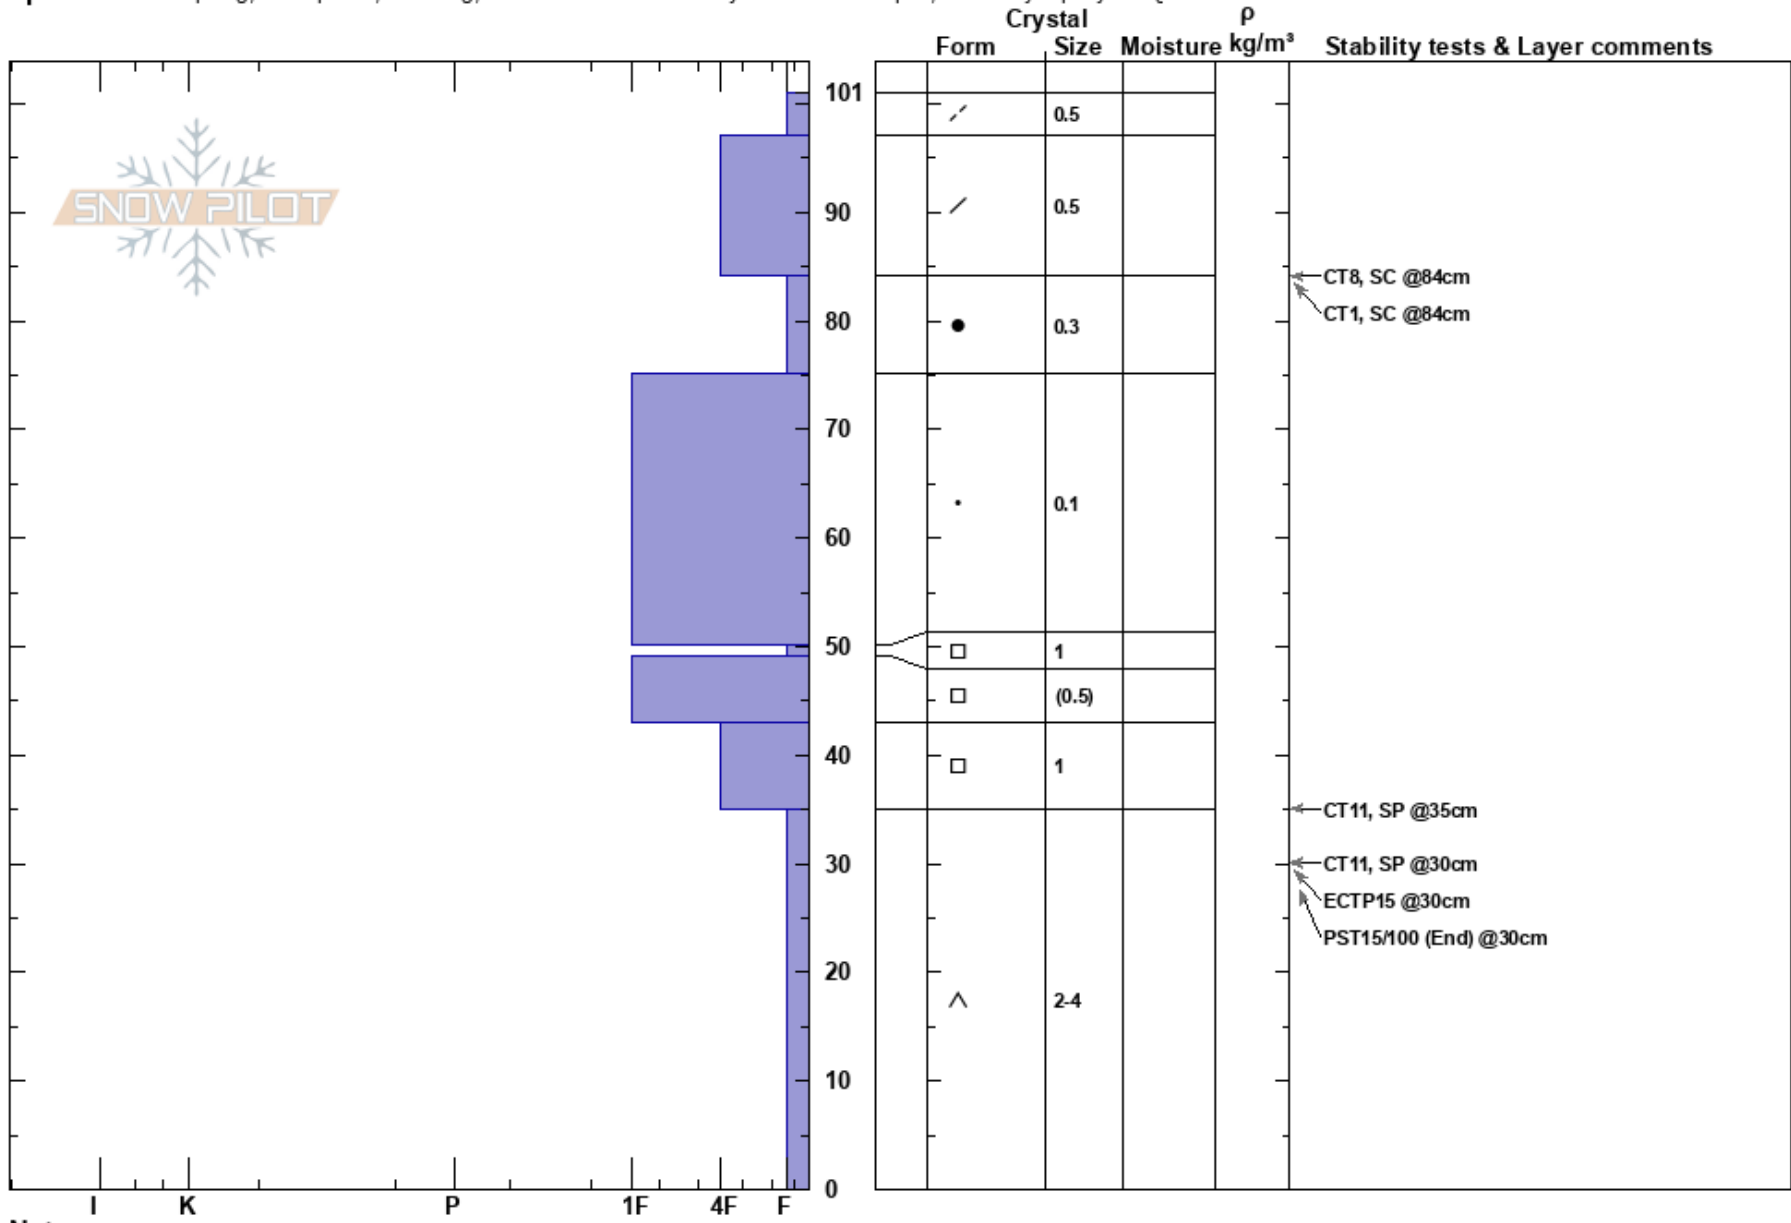

Buckeye Bowl
 Mosquito Range
 CO
 Elevation: 11645 ft
 Aspect: 68°

Eric McCue
 12/15/2019 - 1:35pm
 Co-ord: 13S 390776E 4352815N
 Slope Angle: 9°
 Wind Loading:

Stability: Very Poor
 Air Temperature:
 Sky Cover: OVC
 Precipitation: NO
 Wind: NW Light Breeze

HS:101
 PF:90 35-0cm: Problematic layer
 PS:20

Specifics: Collapsing, widespread; Cracking; Recent avalanche activity on different slopes; Instability rapidly rising

Notes: