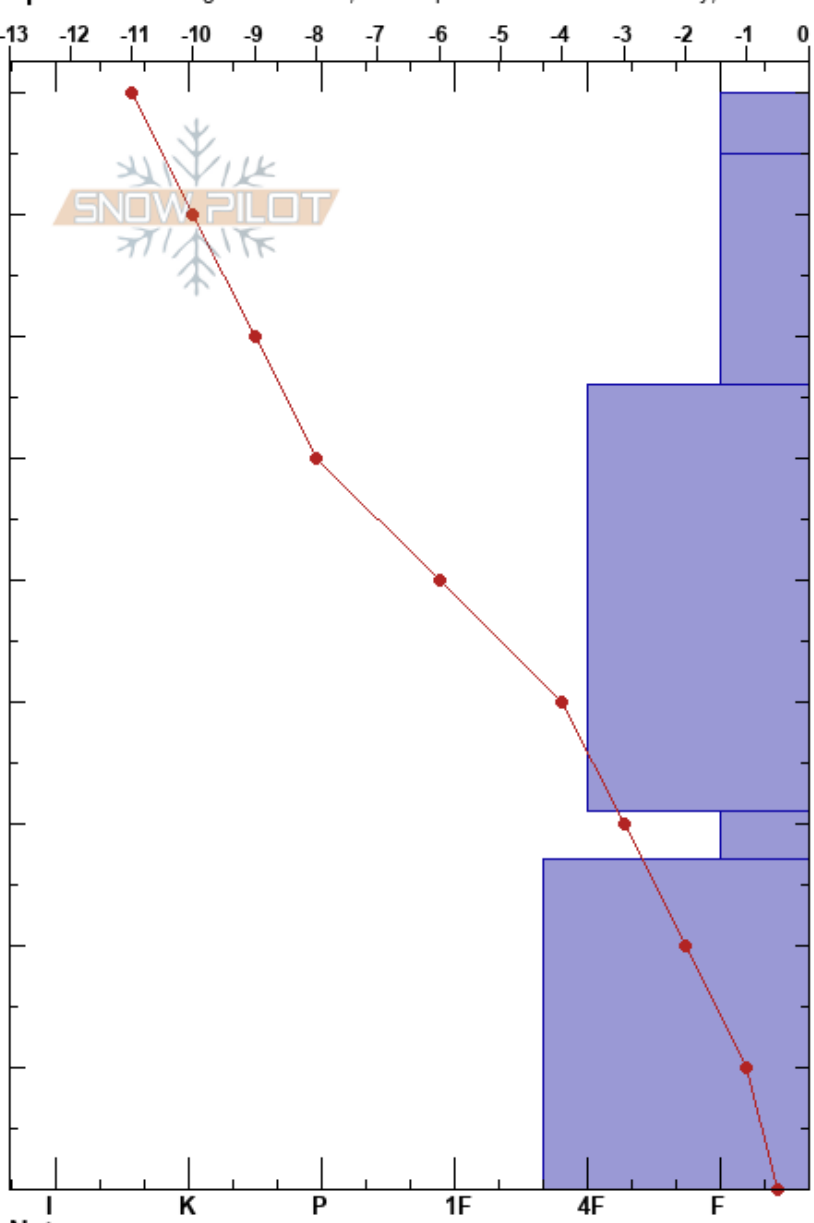

Bags Bowl
 Teton Range
 WY
 Elevation: 7657 ft
 Aspect: NE

Josh Pope
 12/29/2019 - 3:00pm
 Co-ord: 43.59727N, -110.84334E
 Slope Angle: 37°
 Wind Loading: no

Stability: Good
 Air Temperature: -11°C
 Sky Cover: BKN
 Precipitation: S-1
 Wind: W Light Breeze
 HS:90
 PF:40
 PS:20
 31-27cm: Problematic layer

Specifics: Pit dug in a Ski Area; Pit is representative of backcountry; We skied slope

Form	Crystal Size	Moisture	ρ kg/m ³	Stability tests & Layer comments
∇	0.3			
+	0.3			
/				
⊖	2			
□	4			← CT18, SP @31cm ← ECTN19 @31cm ← ECTN25 @31cm
□ (⊖)	2			

Notes: Pit dug in lower elevation closed terrain.