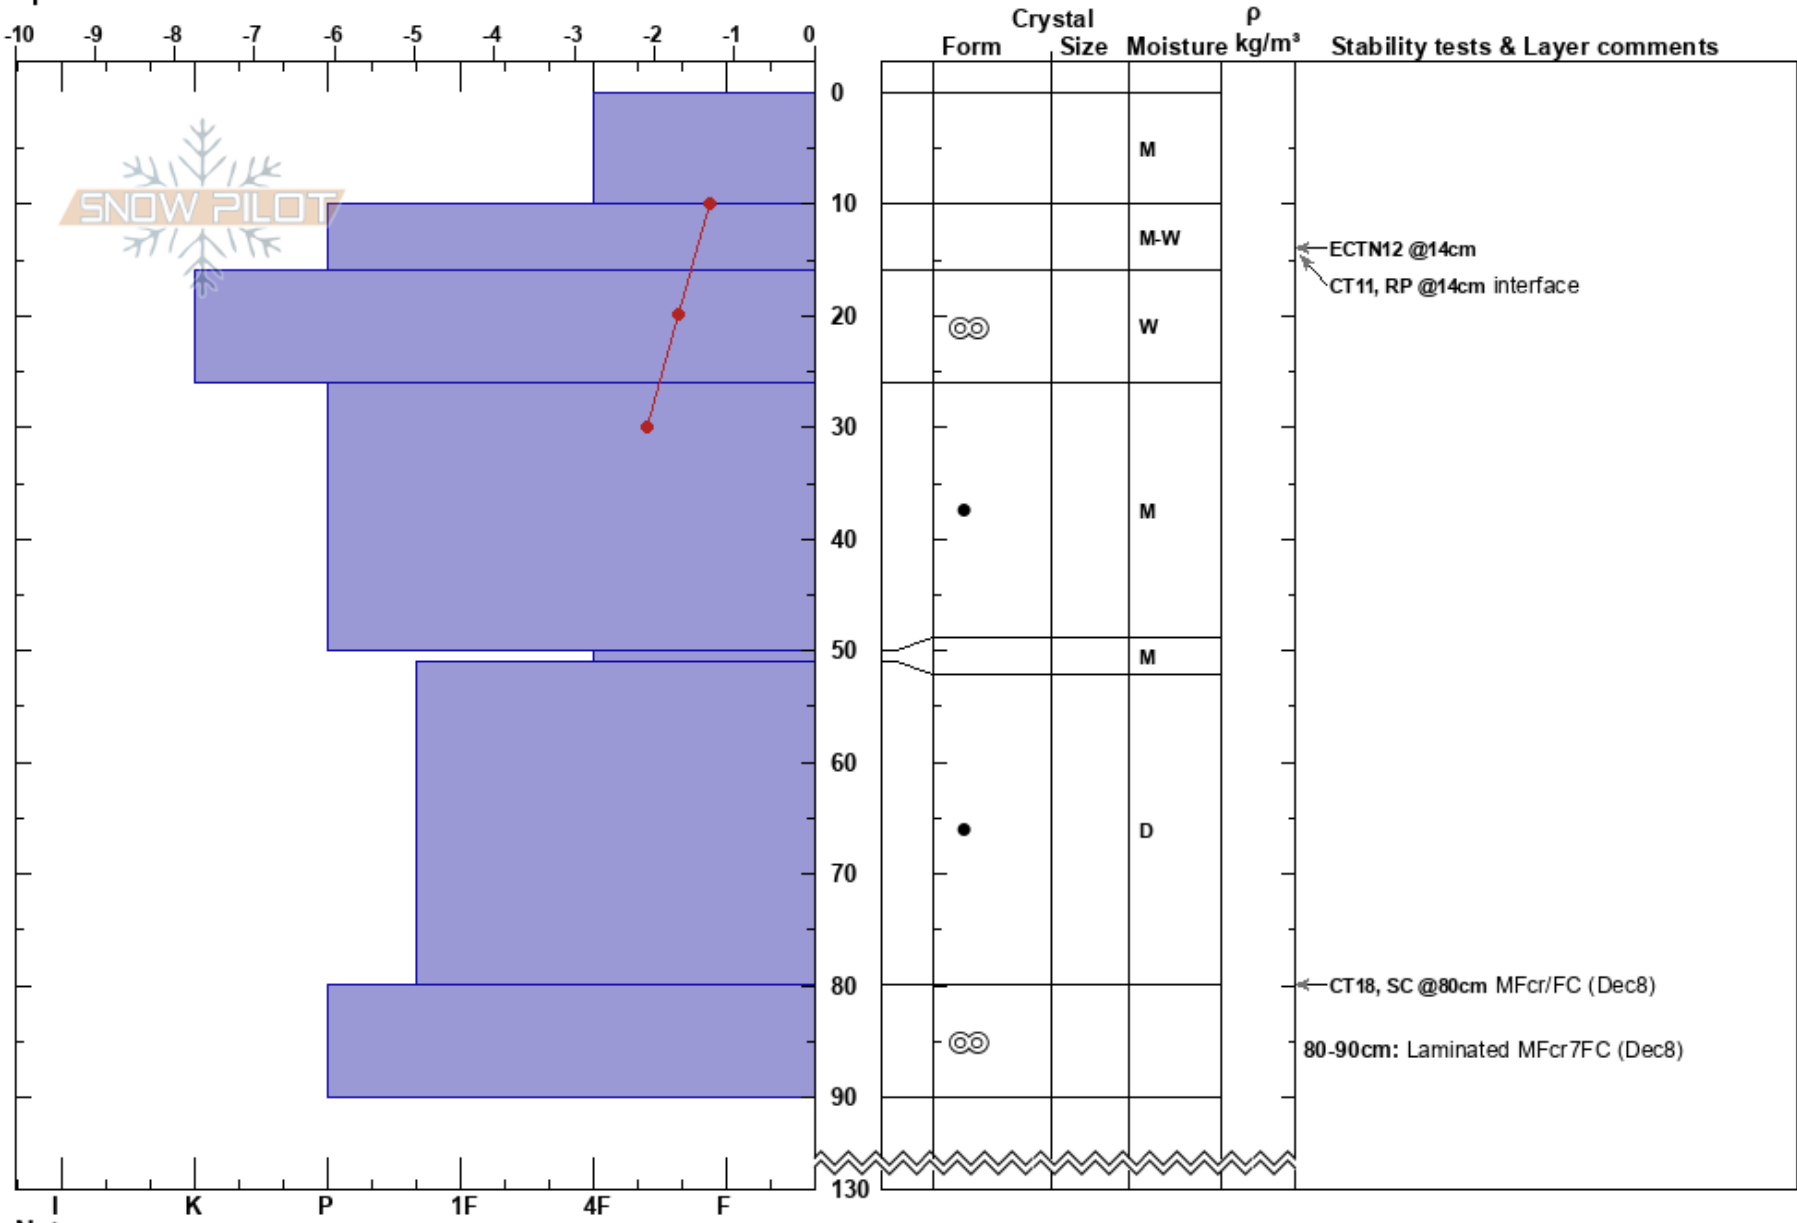

KlinhkieGrönfjällDec30  
 Grönfjället  
 Sweden  
 Elevation: 842 m  
 Aspect: NE  
 Specifics:

Tyler Curtis  
 30/12/2019 - 12:00  
 Co-ord: 65.28933N, 15.62320E  
 Slope Angle: 22°  
 Wind Loading:

Stability: **HS:130**  
 Air Temperature: -1.3°C PF:10  
 Sky Cover: OVC  
 Precipitation: S2  
 Wind: W Strong  
 Layer Notes:

Notes: