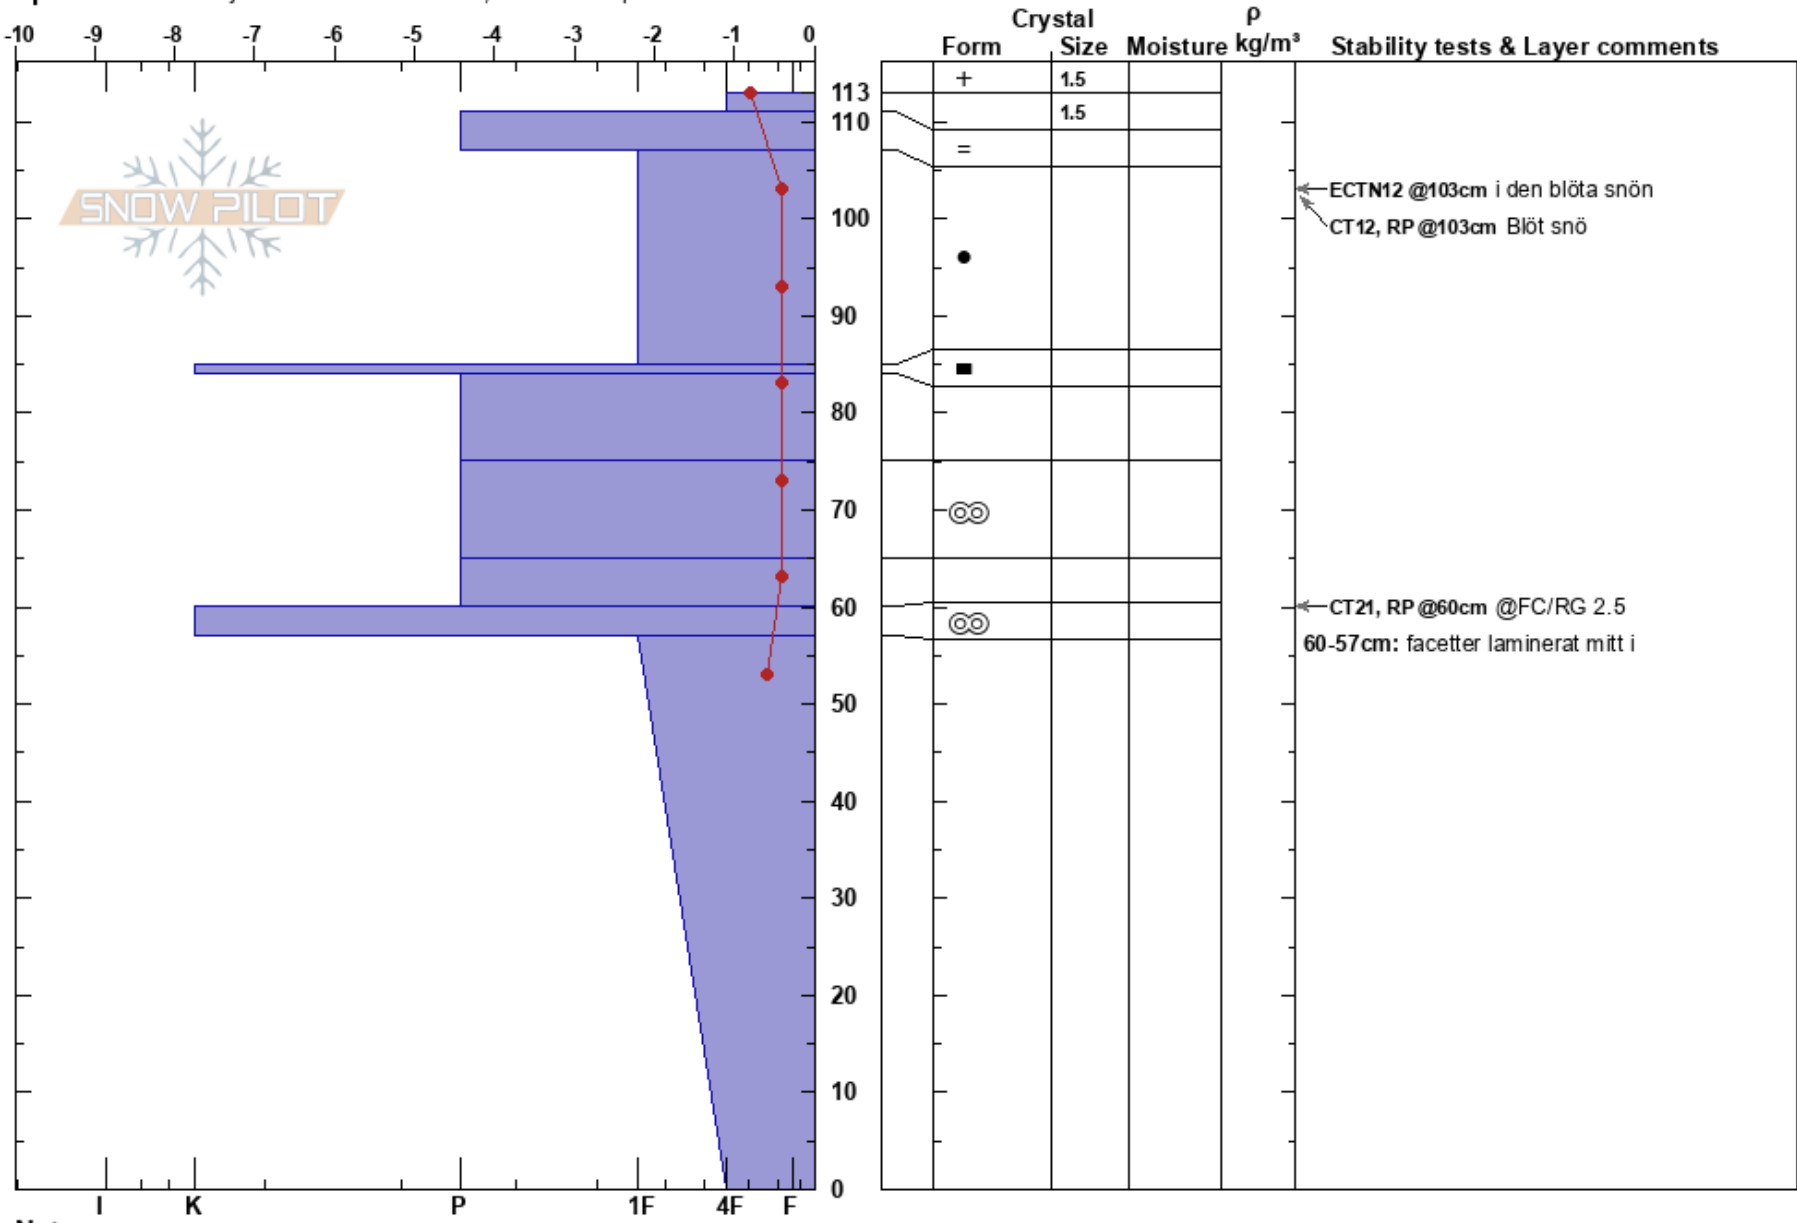

Fjällvallen /Sommarled Karin Trolin
 Åreskutan 30/12/2019 - 11:00
 Sweden
Elevation: 900 m
Aspect: NE
Specifics: Pit is adjacent to avalanche: flank; We skied slope

Stability: HS:113
Air Temperature: -1°C
Sky Cover: OVC
Precipitation: S-1
Wind: W Strong
PF:25
PS:5
 60-57cm: facetter laminerat mitt i