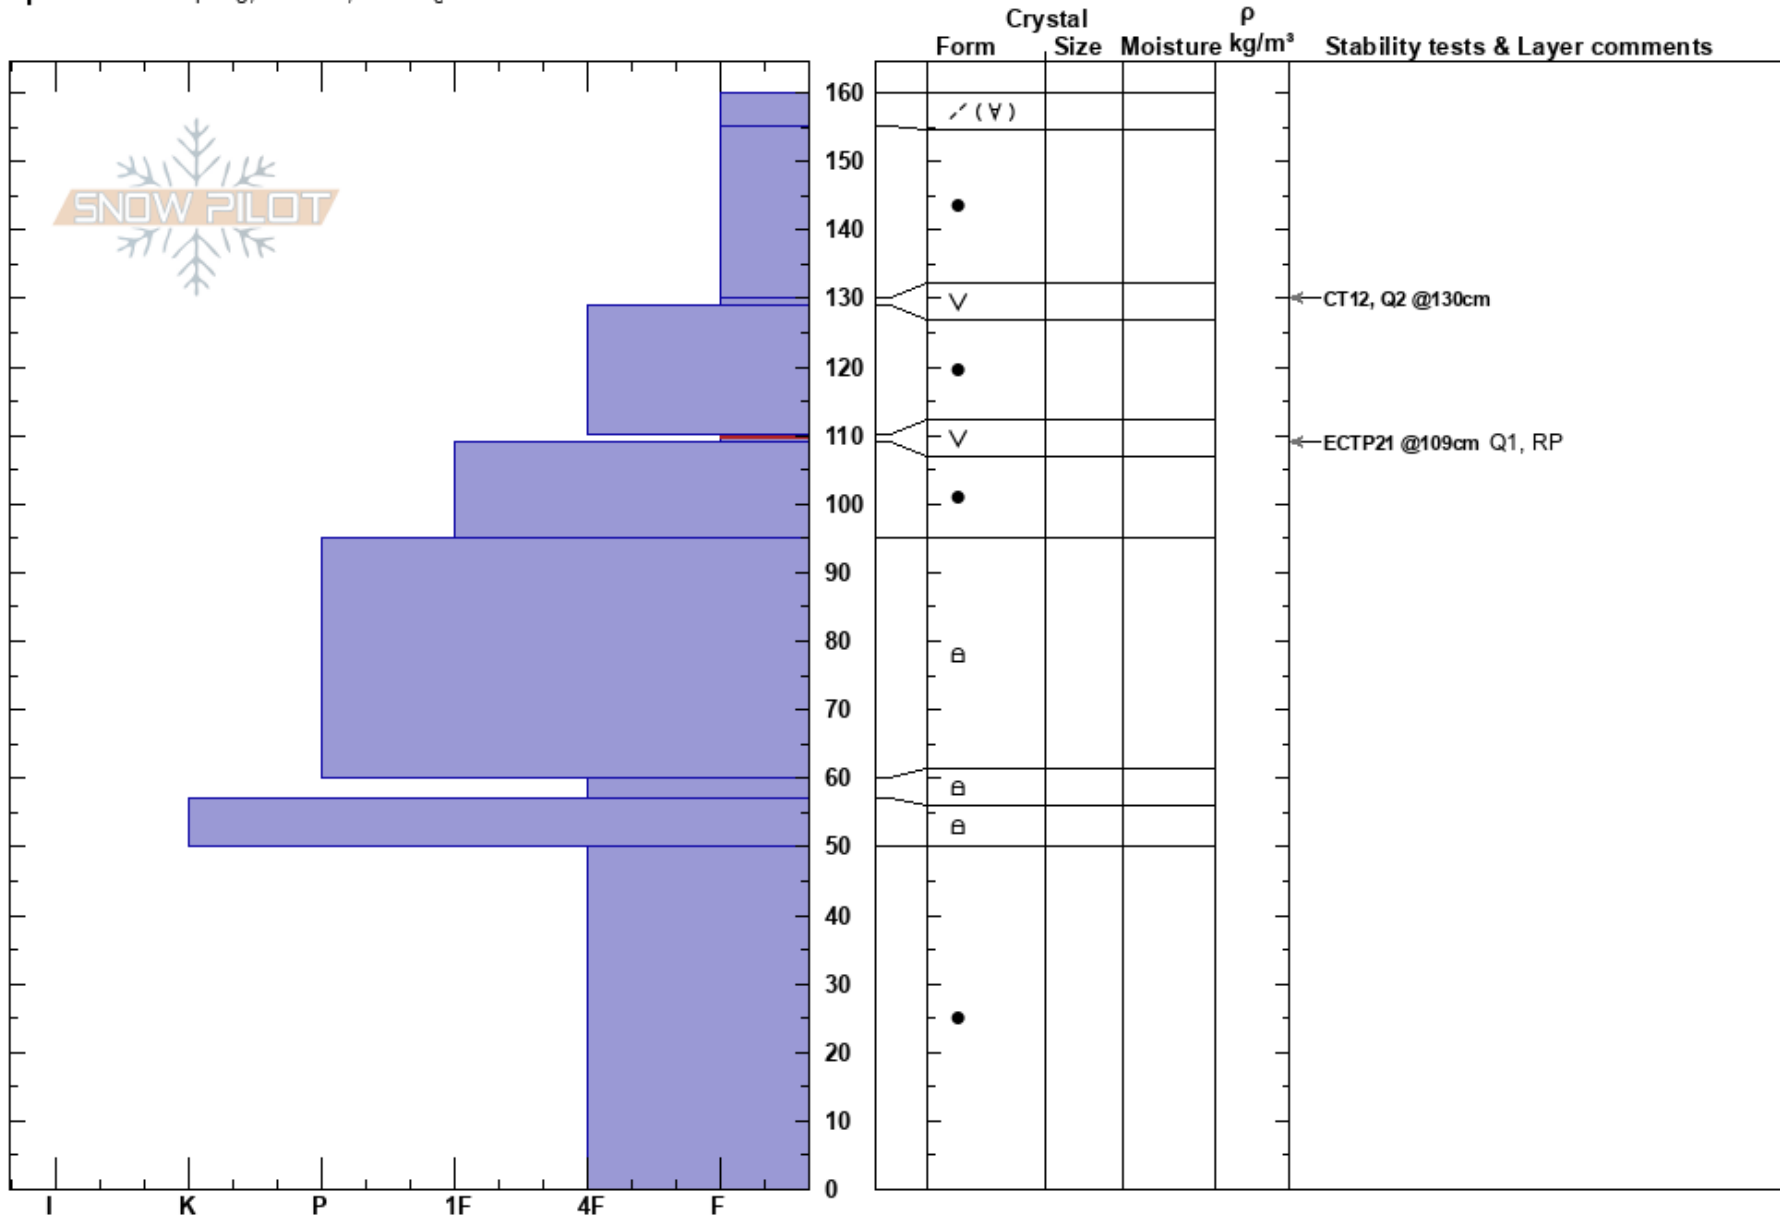

Fischer Cr Saddle PAC
Payette National Forest
ID

Tyler Rumburg
12/29/2019 - 11:00am
Co-ord: 45.15892N, -116.11171W
Slope Angle: 30°
Wind Loading:

Stability:
Air Temperature: -5°C
Sky Cover: OVC
Precipitation: S1
Wind: Calm
HS:160
PF:55
PS:20
110-109cm:Problematic layer

Elevation: 7631 ft
Aspect: 329°

Specifics: Collapsing, localized; Cracking

Notes: George Halcom, Tyler Rumburg