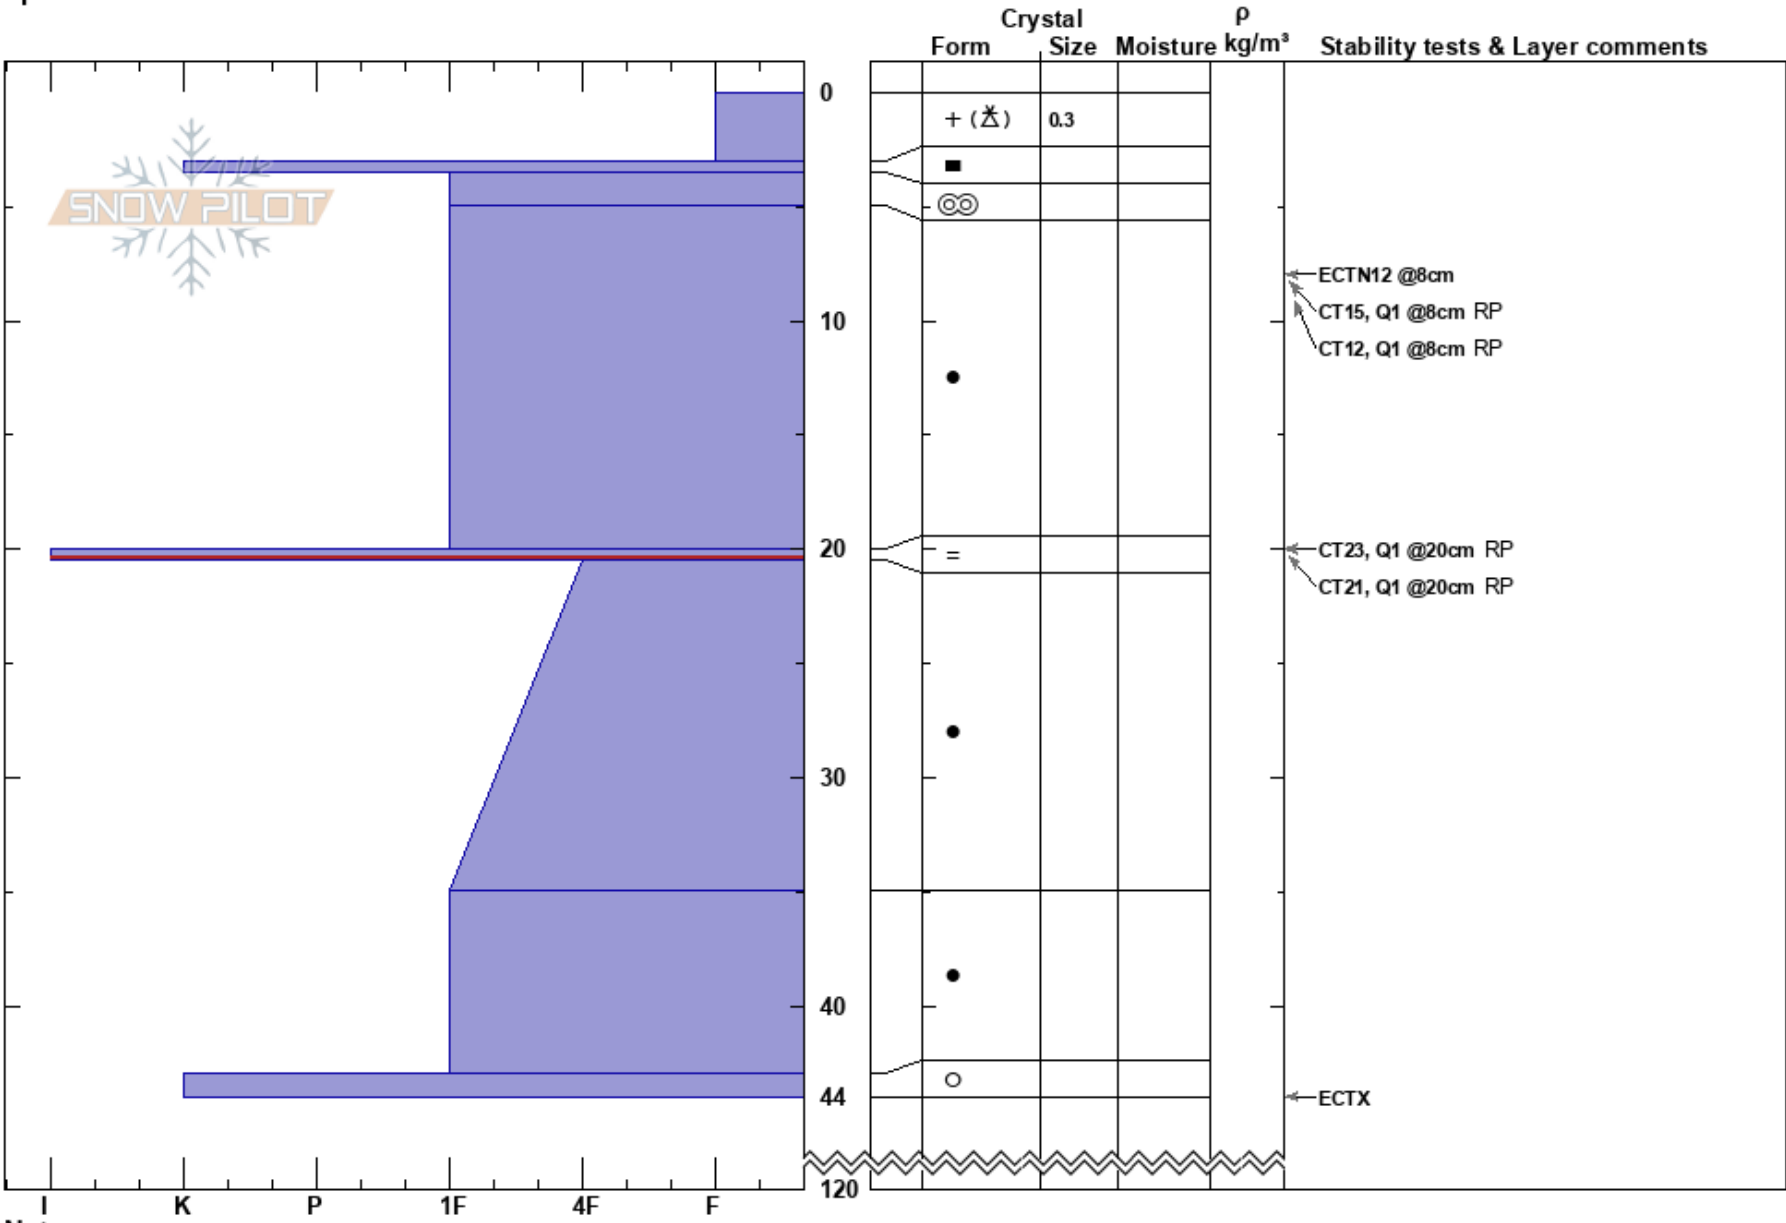

Avalanche Gulch
 Mt. Shasta
 CA
 Elevation: 8224 ft
 Aspect: 202°
 Specifics:

Ryan Sorenson
 12/29/2019 - 2:30pm
 Co-ord: 41.37472N, -122.22423W
 Slope Angle: 15°
 Wind Loading: no

Stability: HS:120
 Air Temperature: -2.7°C PF:15 20-20.5cm: Problematic layer
 Sky Cover: OVC PS: 1
 Precipitation: S1
 Wind: SW Light Breeze