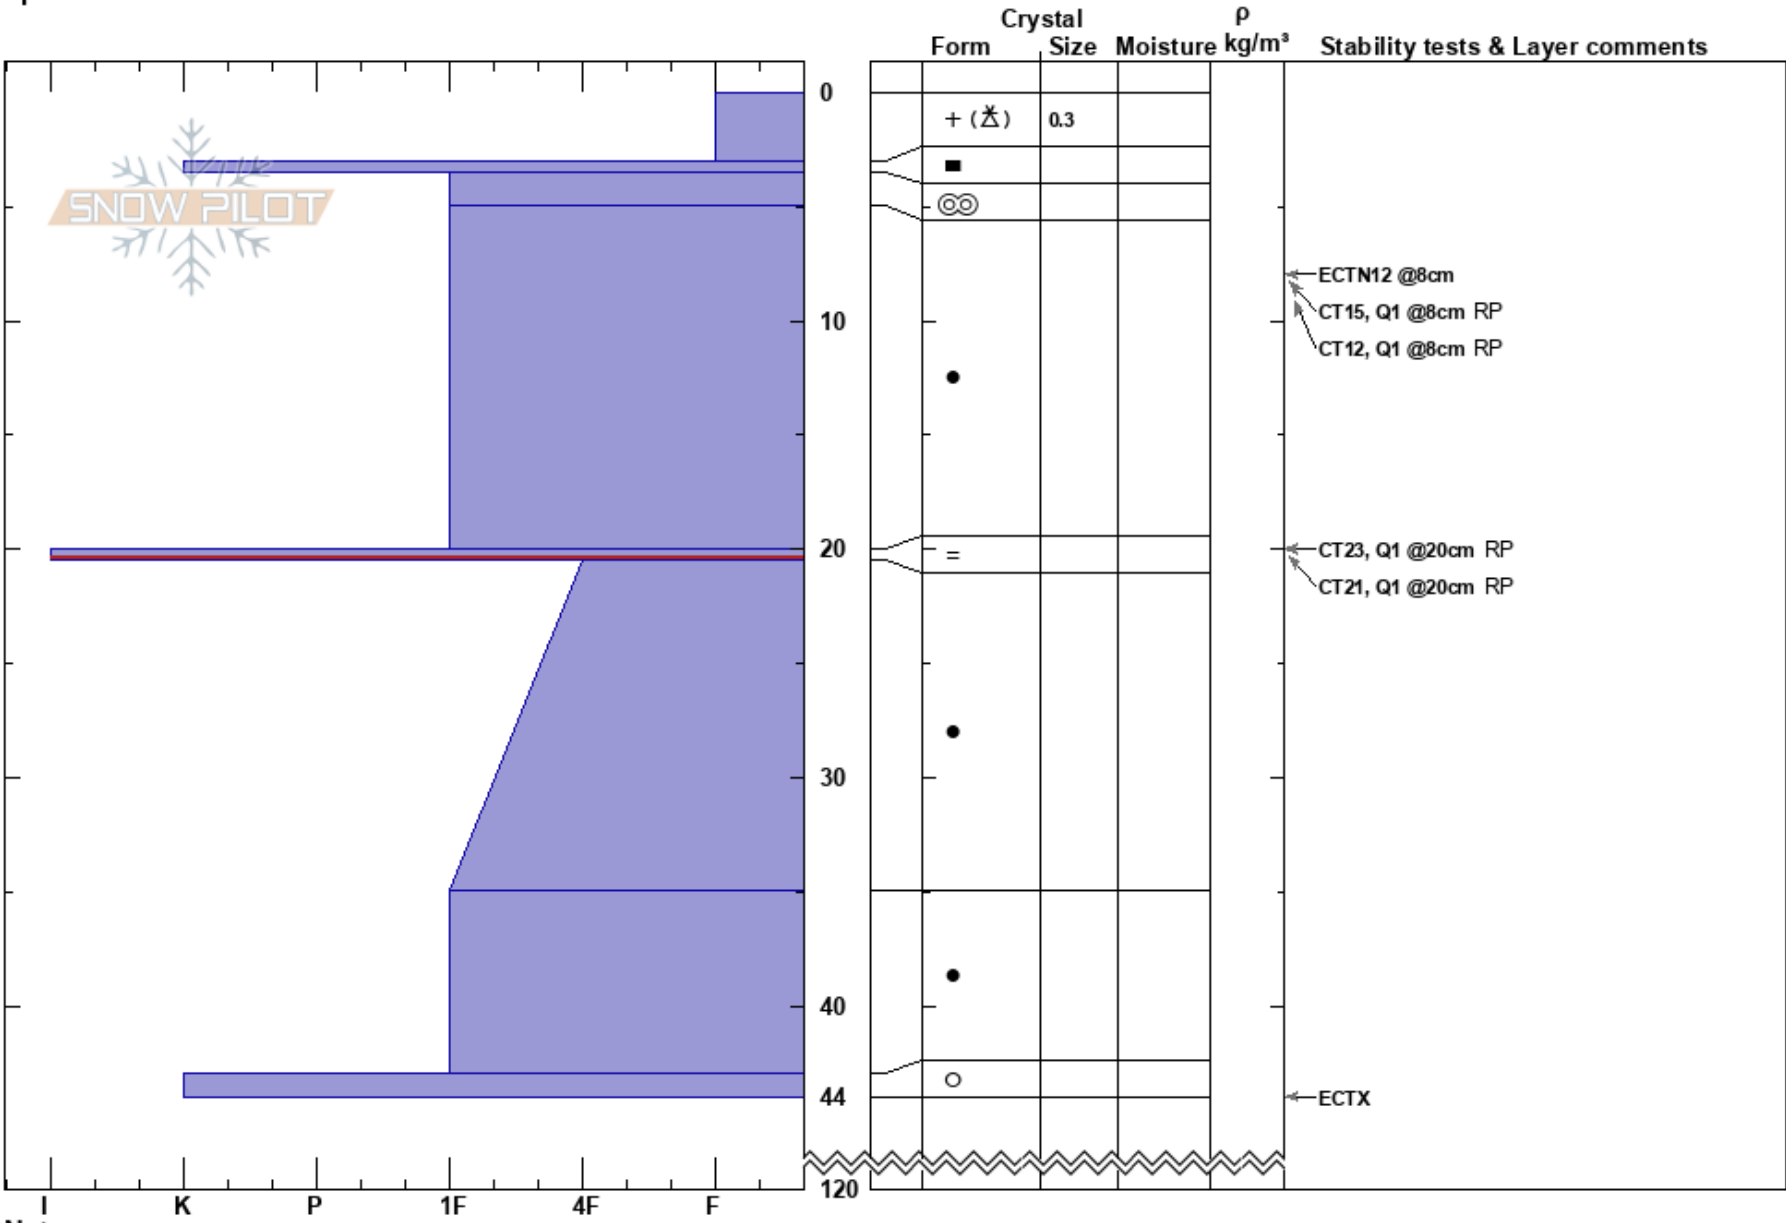

Avalanche Gulch  
 Mt. Shasta  
 CA  
 Elevation: 8224 ft  
 Aspect: 202°  
 Specifics:

Ryan Sorenson  
 12/29/2019 - 2:30pm  
 Co-ord: 41.37472N, -122.22423W  
 Slope Angle: 15°  
 Wind Loading: no

Stability:  
 Air Temperature: -2.7°C  
 Sky Cover: OVC  
 Precipitation: S1  
 Wind: SW Light Breeze

HS: 120  
 PF: 15  
 PS: 1  
 20-20.5cm: Problematic layer

Notes: