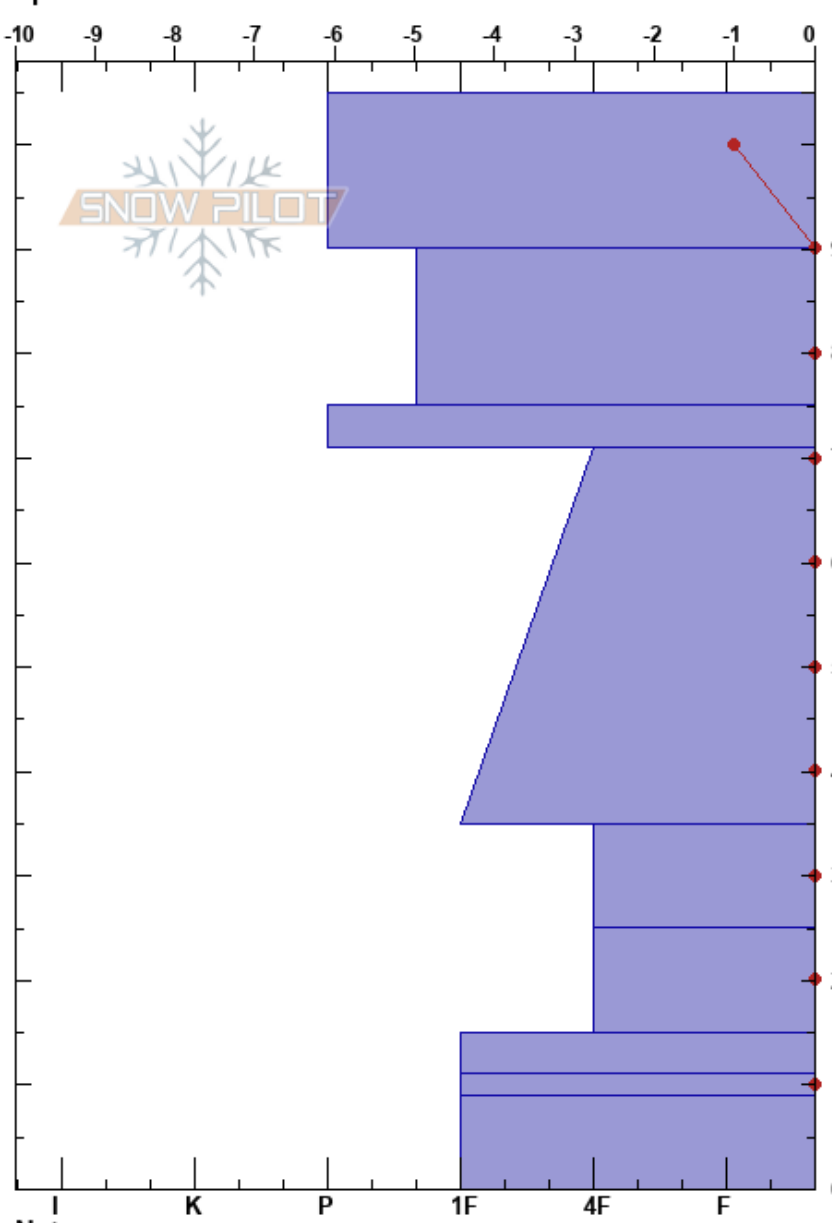

Gin Flat
 Central Sierra
 CA
 Elevation: 2134 m
 Aspect: 175°
 Specifics:

Andres Escalante
 03/21/2014 - 1:30am
 Co-ord: 37.74641N, -119.77936W
 Slope Angle: 5°
 Wind Loading: no

Stability:
 Air Temperature: 10°C
 Sky Cover: CLR
 Precipitation: NO
 Wind: W Calm

HS:105
 Layer Notes:
 71-35in: Problematic layer

Form	Crystal		Moisture	ρ kg/m ³	Stability tests & Layer comments
	Size				
⊙⊙	0.5			377	
○	0.3			355	
⊙⊙	0.3			355	
				321	
○	0.1			398	
				366	
				403	
⊙⊙	0.1			376	
⊙⊙	0.1			379	
○	0.1				
⊙⊙	0.1			385	
⊙⊙	0.1				

Notes: SWE = 37.15