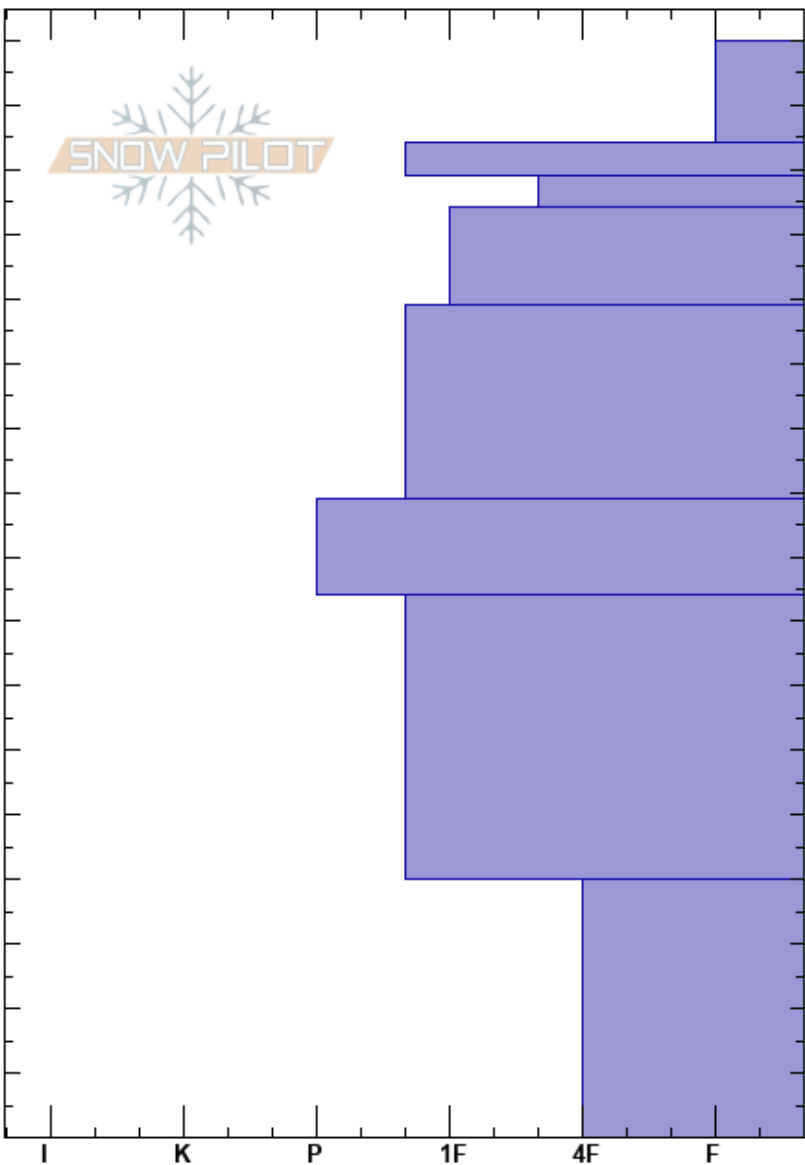

Almost Died
 Cooke City
 MT
 Elevation: 9820 ft
 Aspect: 40°
 Specifics: Recent avalanche activity on similar slopes

Doug Chabot-Admin
 12/29/2019 - 12:00pm
 Co-ord: 45.05335N, -109.94276W
 Slope Angle: 25°
 Wind Loading: previous

Stability: Fair Stable
 Air Temperature: -16°C
 Sky Cover: BKN
 Precipitation: NO
 Wind: Calm

HS:170
 Layer Notes:
 40-0cm: No developed DH

Depth (cm)	Crystal		Moisture	ρ kg/m ³	Stability tests & Layer comments
	Form	Size			
170					
160	/				
150	/				
140	⊖	1			
130					
120	• (⊖)				
110					
100					
90	⊖	0.3-0.5			
80					
70					
60	⊖	1			
50					
40					
30					
20	□ (⊖)	2-3			
10					
0					40-0cm: No developed DH ECTX