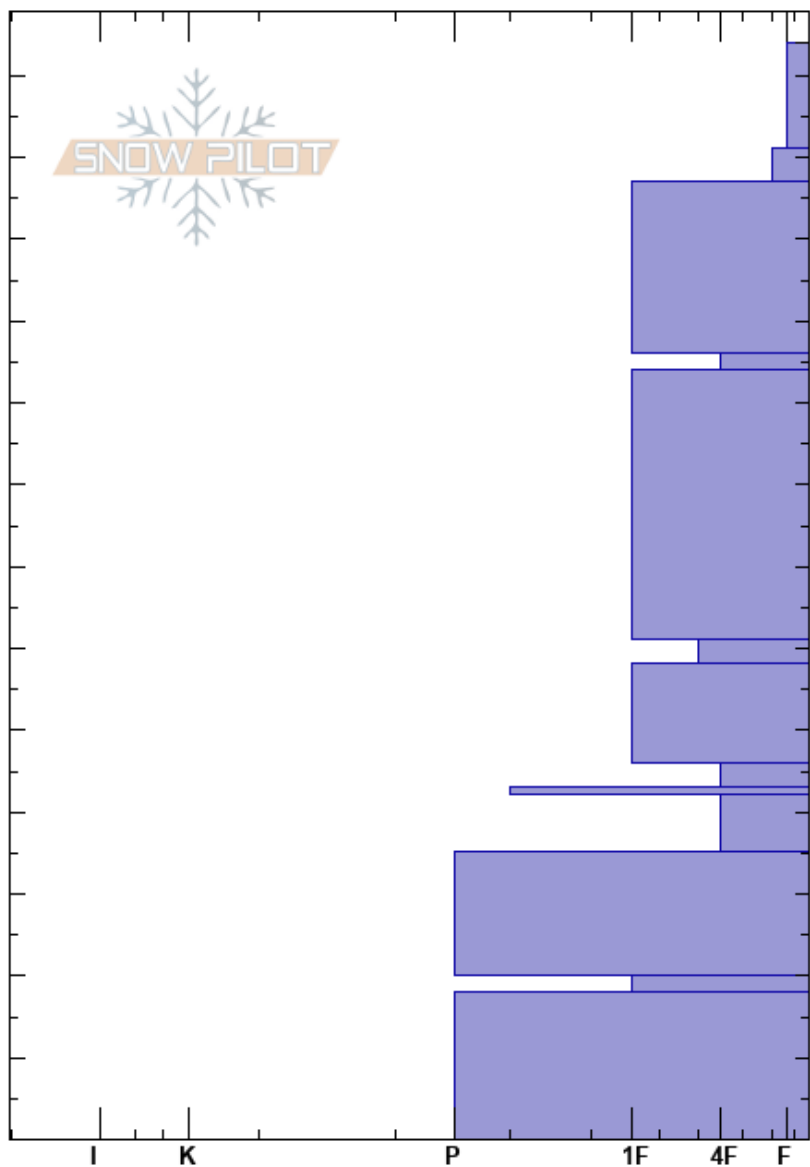

Chicken Bones
 Whitefish
 MT
 Elevation: 6122 ft
 Aspect: E
 Specifics: We skied slope

blase reardon
 12/28/2019 - 1:00pm
 Co-ord: 11U 698359E 5374508N
 Slope Angle: 30°
 Wind Loading:

Stability: **HS:134**
 Air Temperature: **PS: 12** 46-43cm:Problematic layer
 Sky Cover: OVC
 Precipitation: S-1
 Wind: Calm

Crystal Form	Crystal Size	Moisture	ρ kg/m ³	Stability tests & Layer comments
+ (/)	1-2	D		
∅	0.5	D		
.	0.3	D		
.	0.5			← ECTN16 @95cm
.	0.5			
⊖	0.5			
.	0.5			
⊖	-1			
■				← DT14, BRK @38cm not clean
■				
□				← ECTX no fail @11/19

Notes: Indistinct layering below 11/19 crust. MF, ice layers, some FC