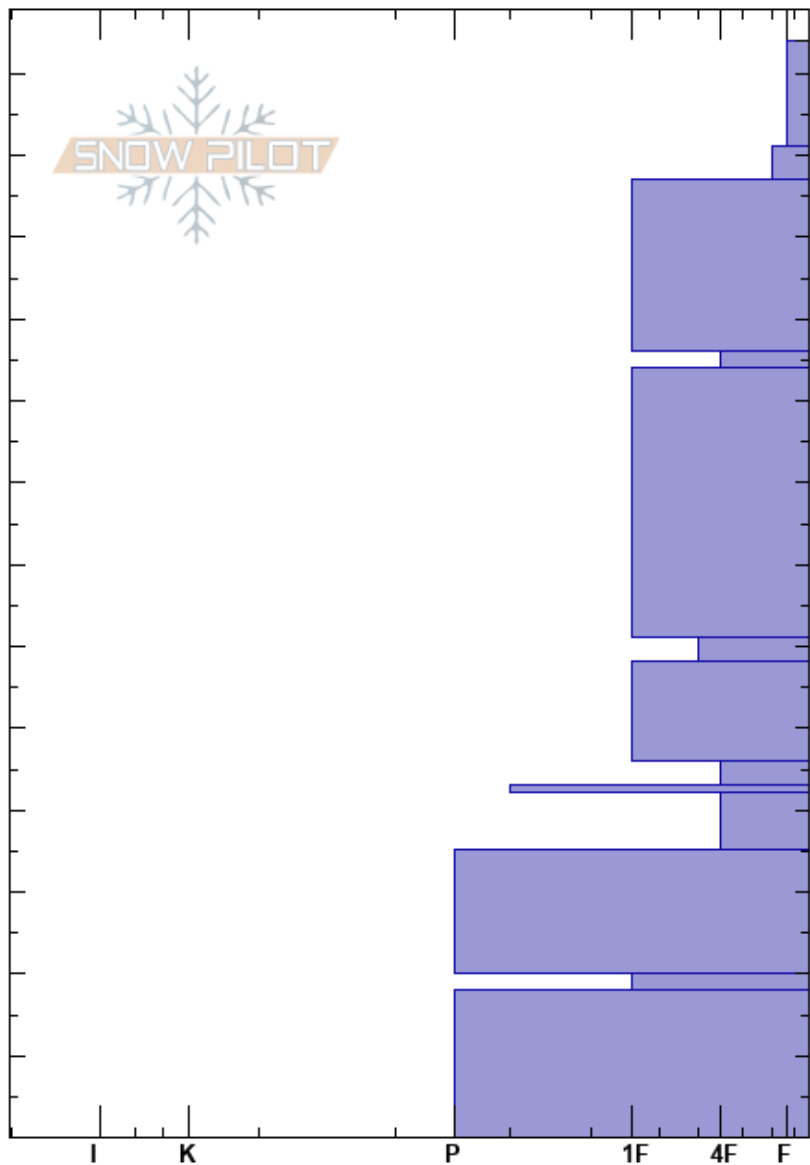

Chicken Bones
 Whitefish
 MT
 Elevation: 6122 ft
 Aspect: E
 Specifics: We skied slope

blase reardon
 12/28/2019 - 1:00pm
 Co-ord: 11U 698359E 5374508N
 Slope Angle: 30°
 Wind Loading:

Stability: **HS:134**
 Air Temperature: **PS: 12** 46-43cm:Problematic layer
 Sky Cover: OVC
 Precipitation: S-1
 Wind: Calm

Crystal Form	Crystal Size	Moisture	ρ kg/m ³	Stability tests & Layer comments
+ (/)	1-2	D		
∅	0.5	D		
.	0.3	D		
.	0.5			← ECTN16 @95cm
.	0.5			
⊖	0.5			
.	0.5			
⊖	-1			
■				← DT14, BRK @38cm not clean
■				
□				
				← ECTX no fail @11/19

Notes: Indistinct layering below 11/19 crust. MF, ice layers, some FC