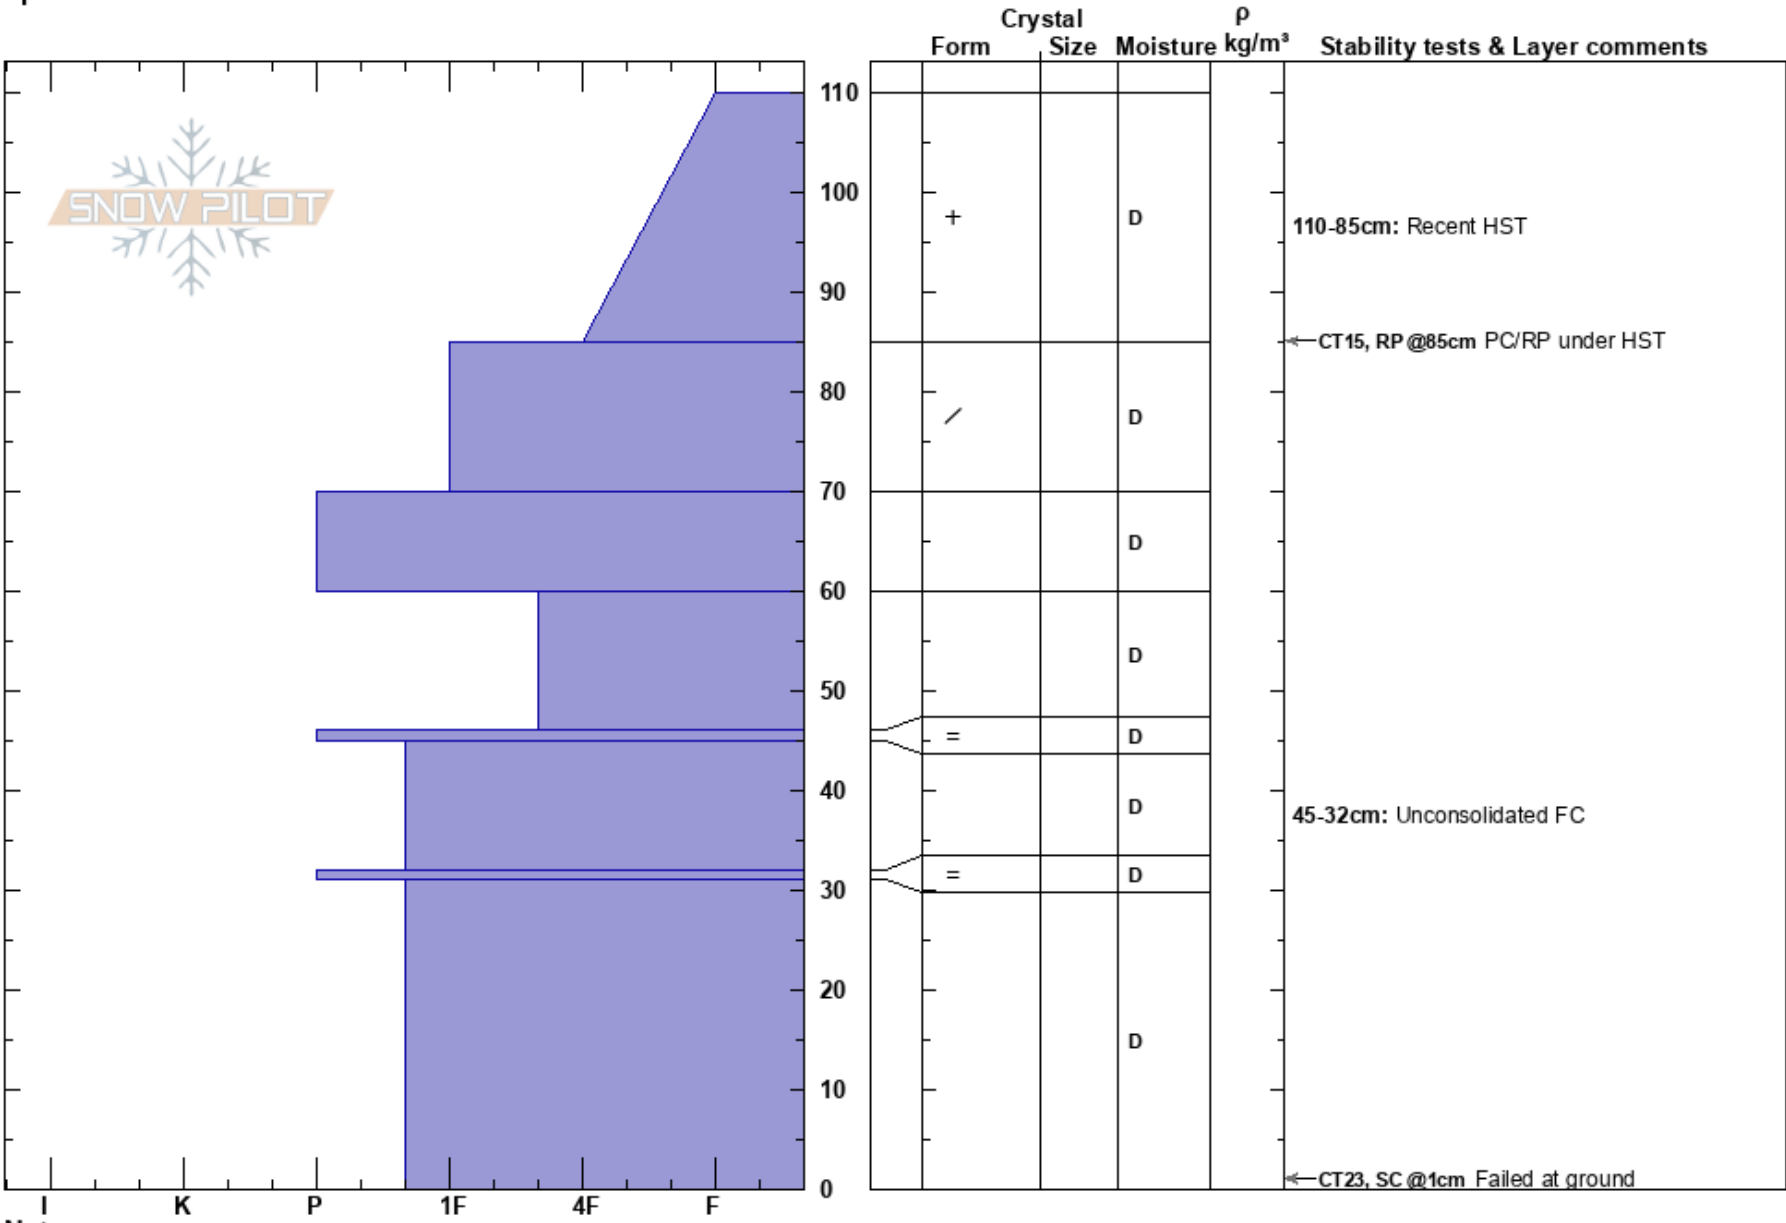

Observation Glades
 Banff, Yoho and Kootenay
 AB
 Elevation: 2358 m
 Aspect: W
 Specifics:

Banff Visitor Safety
 28/12/2019 - 13:00
 Co-ord: 51.72165N, -116.47089W
 Slope Angle: 5°
 Wind Loading: previous

Stability:
 Air Temperature: -6°C
 Sky Cover: FEW
 Precipitation: NO
 Wind: S Light Breeze

HS:110
 PS: 20
 110-85cm: Recent HST
 60-46cm: Problematic layer
 45-32cm: Unconsolidated FC

Notes: Test pit at treeline. No significant failures in compression tests, but a poor structure. No whumping while tracksetting. Less reactive than in previous week.