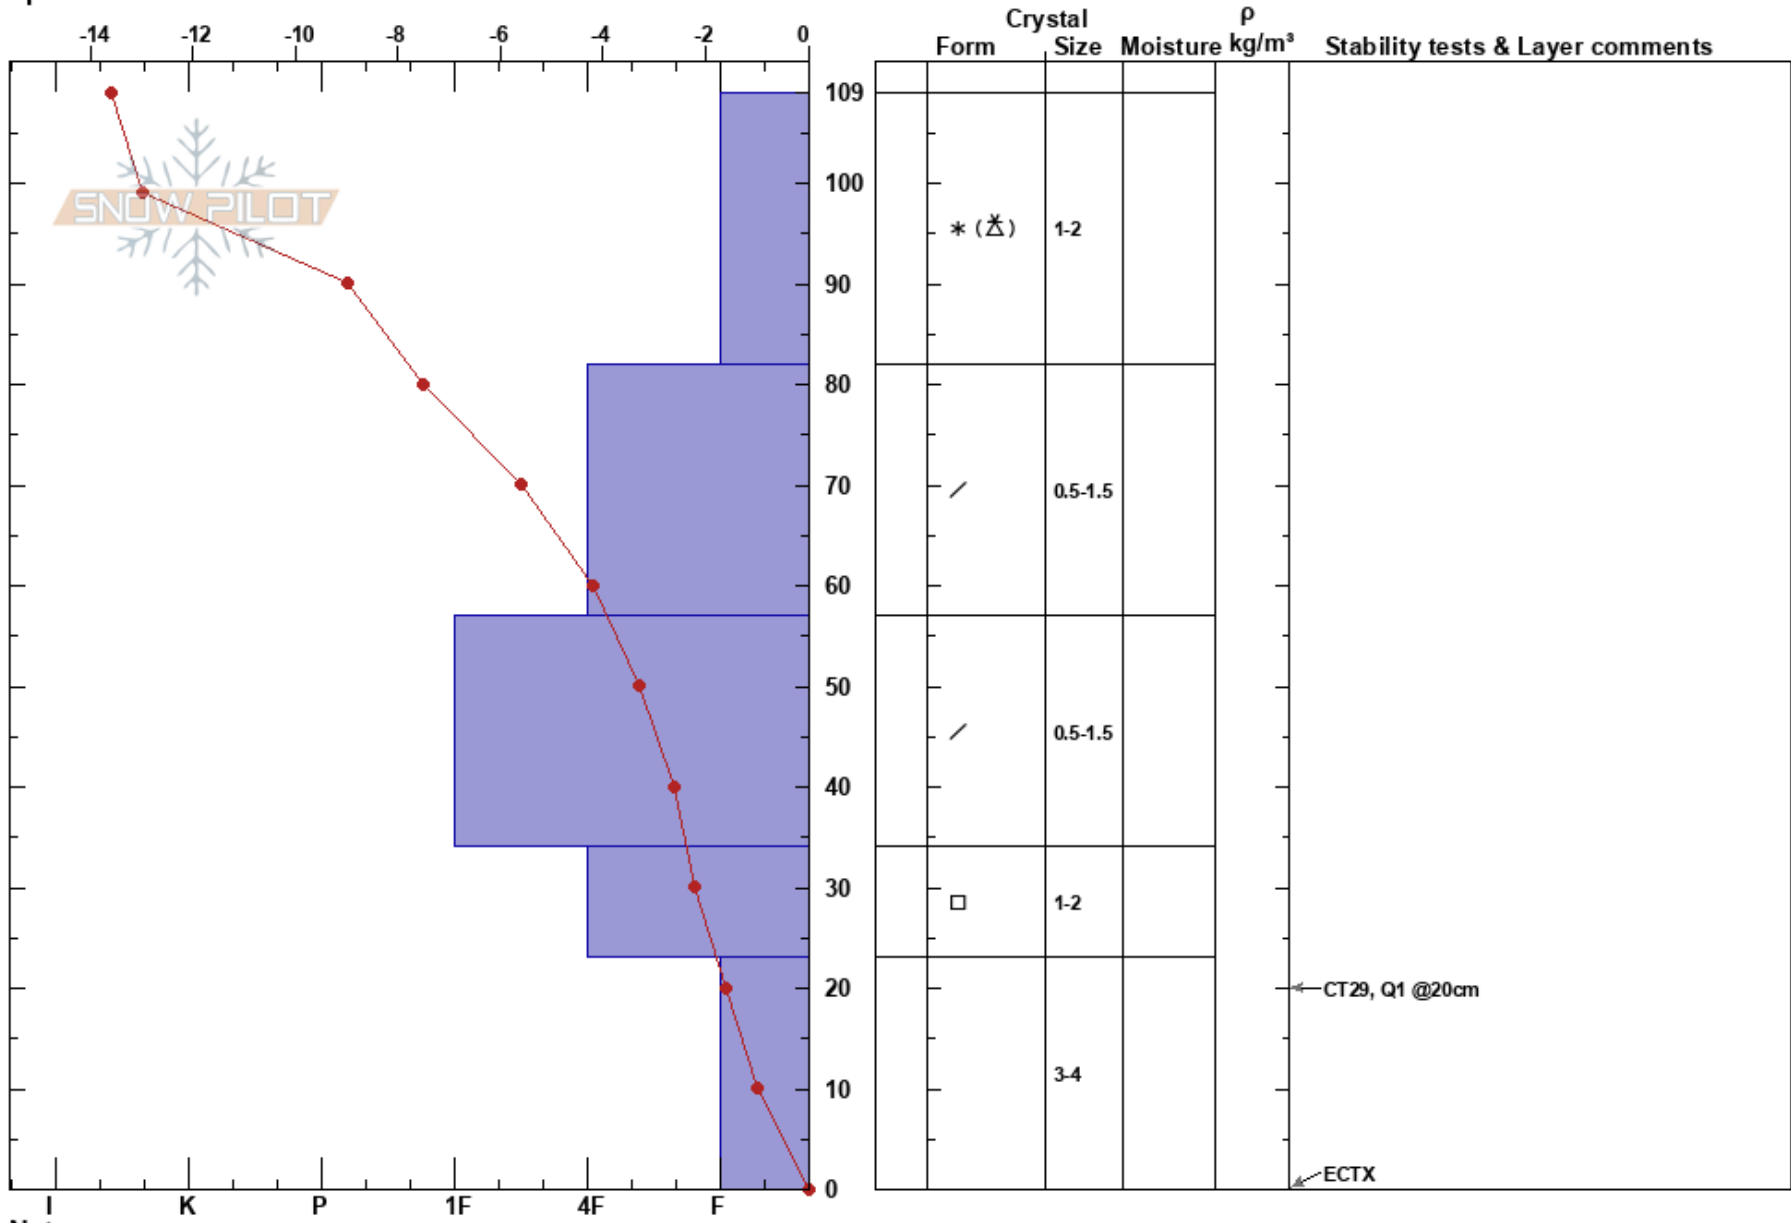

Diamond Park Pit
 Park Range
 CO
 Elevation: 8555 ft
 Aspect: NW
 Specifics:

Alex Pashley
 12/29/2019 - 9:33am
 Co-ord: 40.82000N, -106.79000W
 Slope Angle: 21°
 Wind Loading: yes

Stability: HS:109
 Air Temperature: -14.4°C PF:32 23-0cm: Problematic layer
 Sky Cover: OVC
 Precipitation: S1
 Wind: Calm