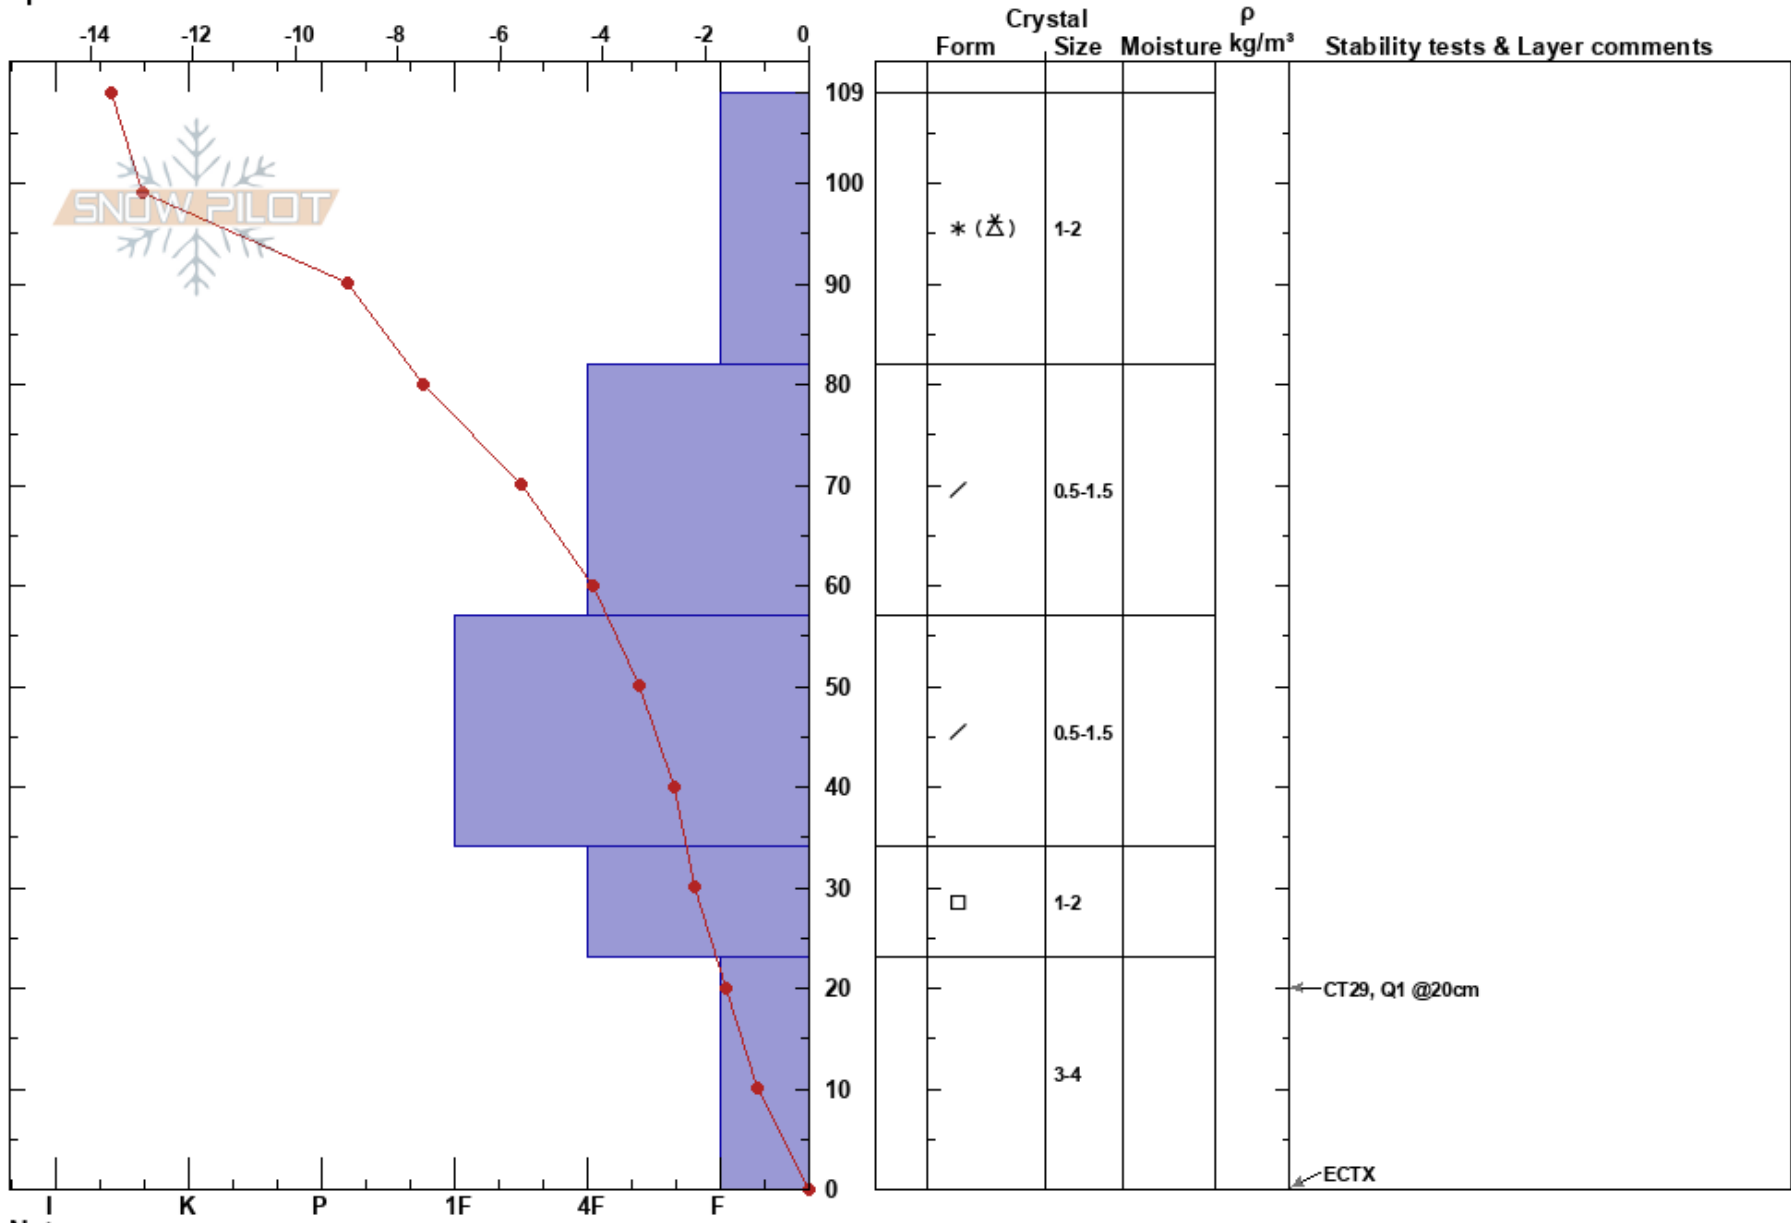

Diamond Park Pit
 Park Range
 CO
 Elevation: 8555 ft
 Aspect: NW
 Specifics:

Alex Pashley
 12/29/2019 - 9:33am
 Co-ord: 40.82000N, -106.79000W
 Slope Angle: 21°
 Wind Loading: yes

Stability:
 Air Temperature: -14.4°C PF:32 23-0cm: Problematic layer
 Sky Cover: OVC
 Precipitation: S1
 Wind: Calm