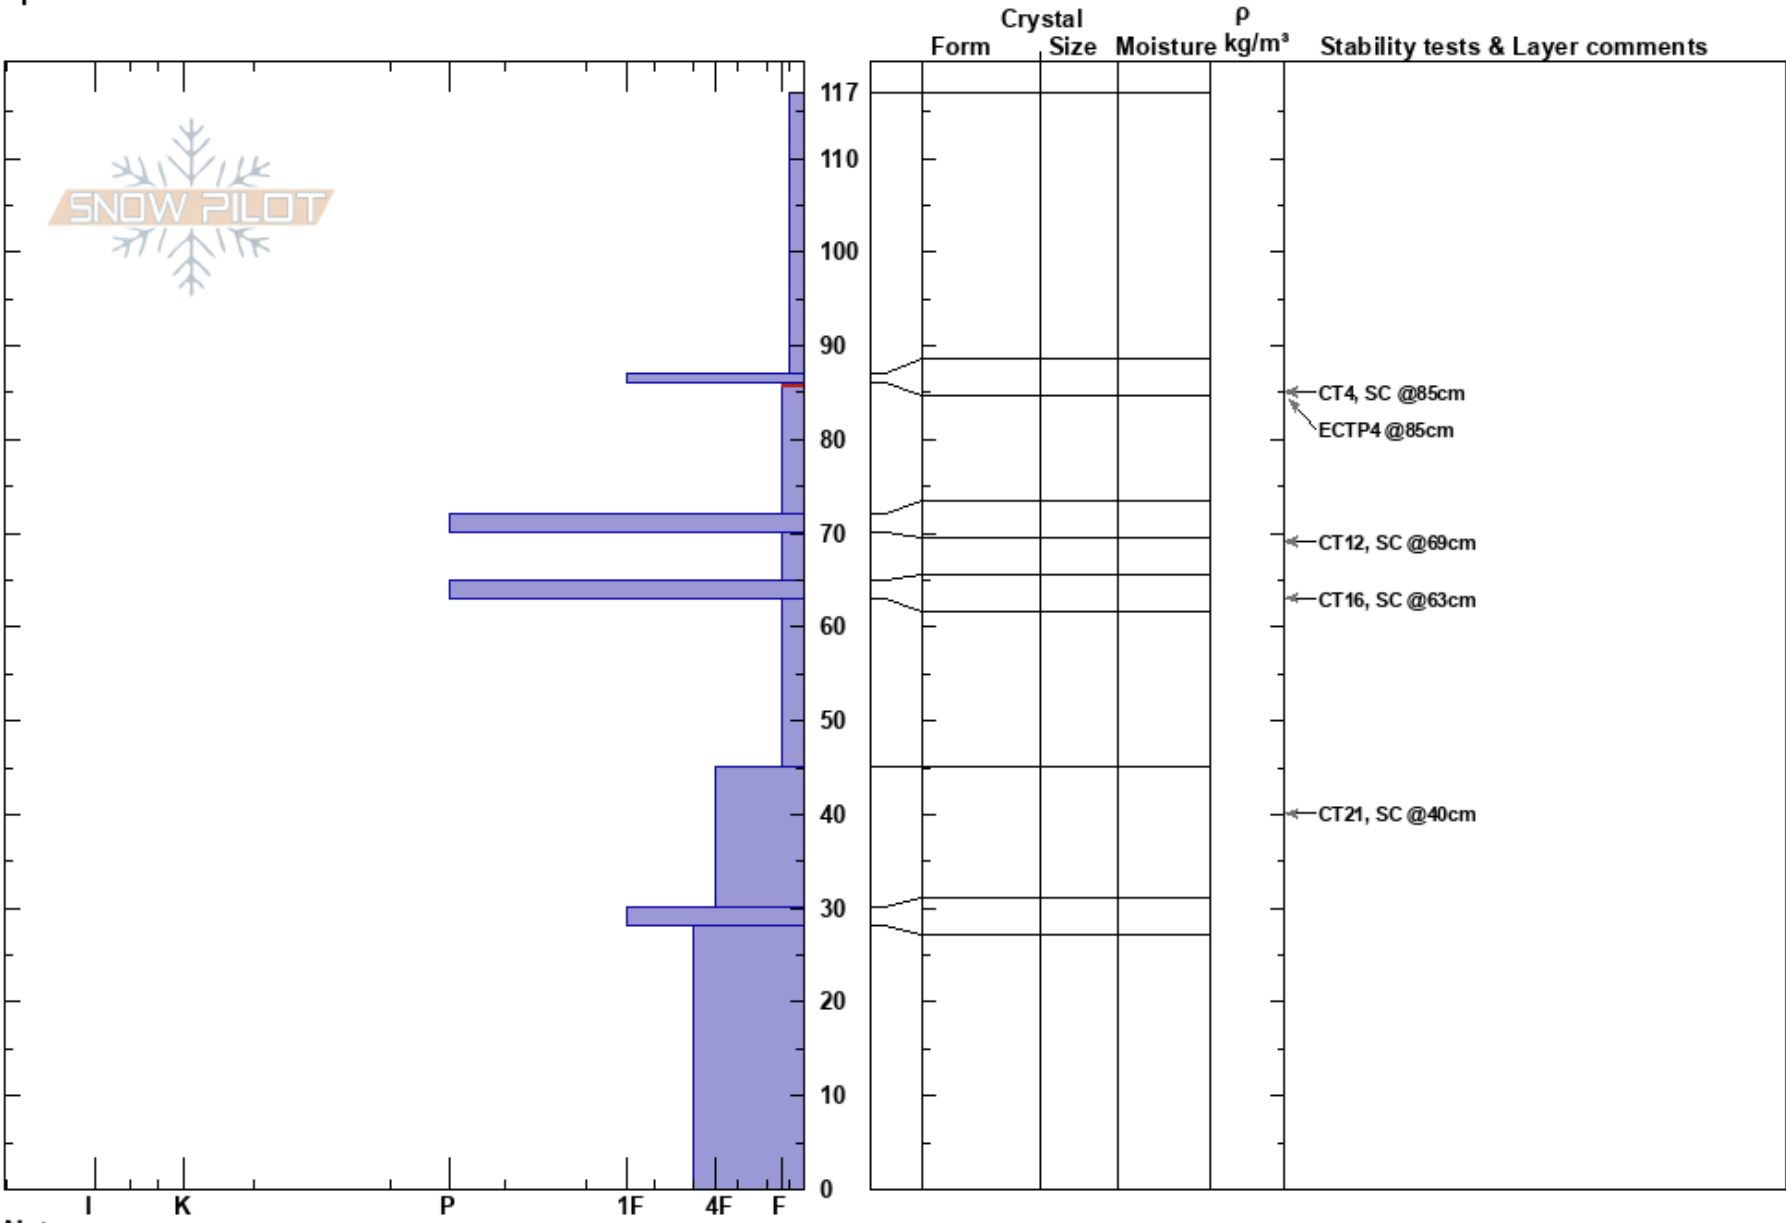

2019-12-28 Snodgrass
 San Juan Range
 CO
 Elevation: 10221 ft
 Aspect: SE
 Specifics:

Matt Steen
 12/28/2019 - 2:00pm
 Co-ord: 37.64903N, -108.19336W
 Slope Angle: 24°
 Wind Loading: no

Stability:
 Air Temperature:
 Sky Cover: OVC
 Precipitation: S2
 Wind: NE Light Breeze

HS:117
 Layer Notes:
 86-72cm: Problematic layer

Notes: