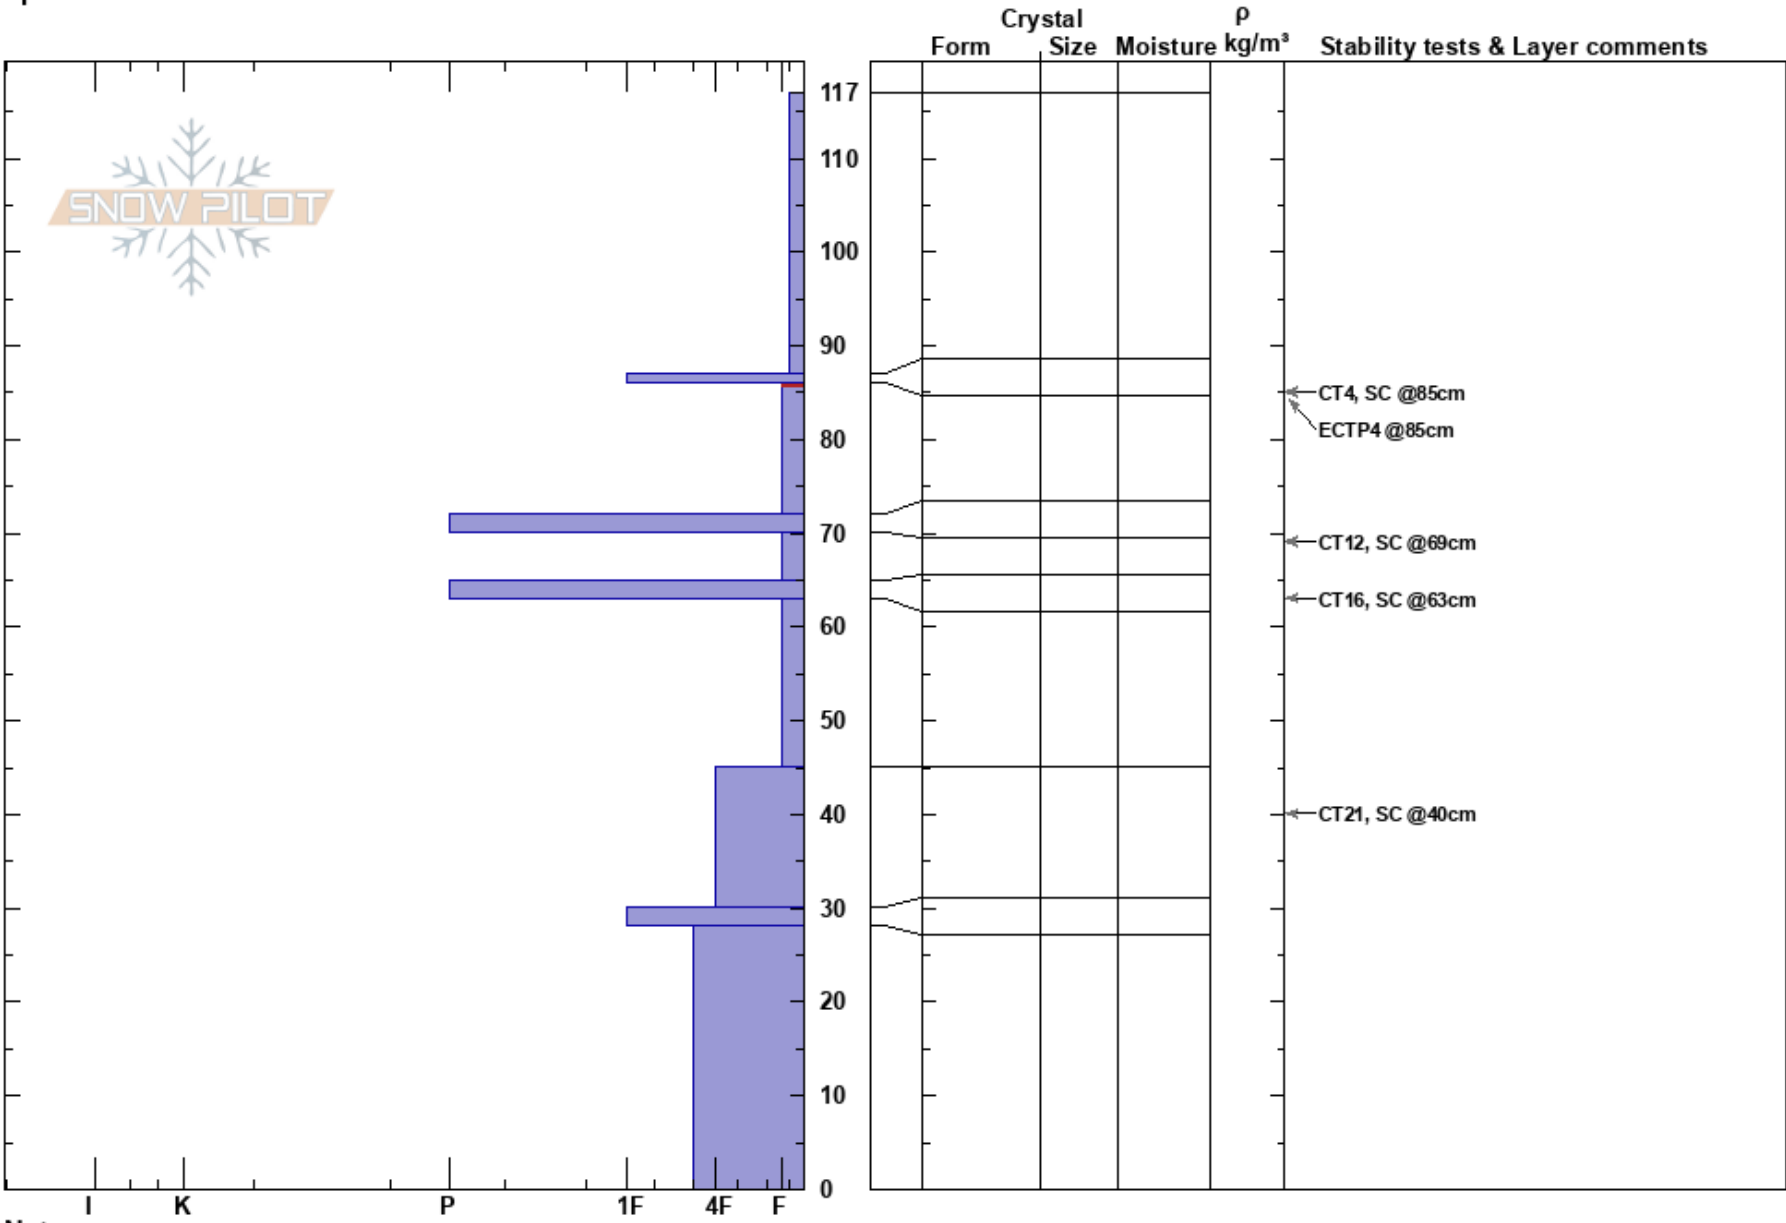

2019-12-28 Snodgrass
 San Juan Range
 CO
 Elevation: 10221 ft
 Aspect: SE
 Specifics:

Matt Steen
 12/28/2019 - 2:00pm
 Co-ord: 37.64903N, -108.19336W
 Slope Angle: 24°
 Wind Loading: no

Stability:
 Air Temperature:
 Sky Cover: OVC
 Precipitation: S2
 Wind: NE Light Breeze

HS:117
 Layer Notes:
 86-72cm: Problematic layer

Notes: I K P 1F 4F F