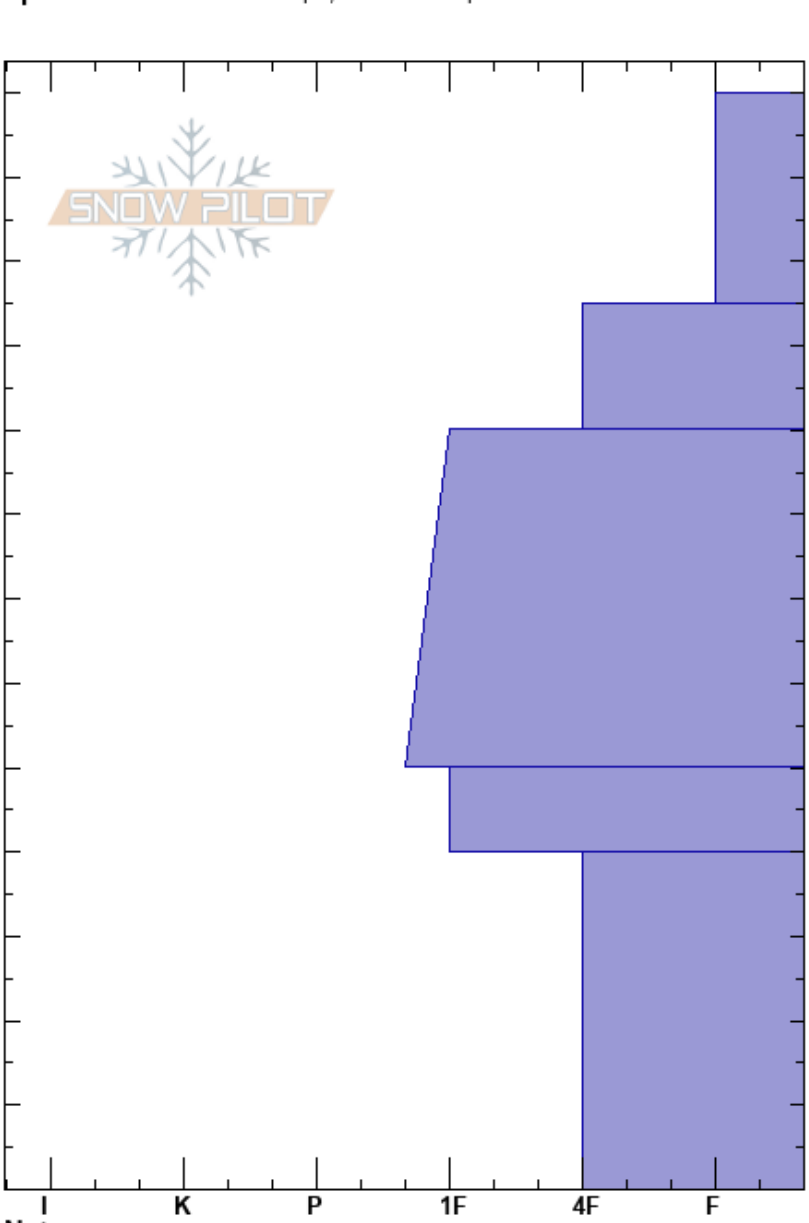

Gem
 Zirkel Wilderness
 CO
Elevation: 10000 ft
Aspect: NE
Specifics: Ski tracks on slope; We skied slope

Brian Gardel
 12/28/2019 - 11:30am
Co-ord:
Slope Angle: 32°
Wind Loading: no

Stability:
Air Temperature: 15°F
Sky Cover: OVC
Precipitation: S-1
Wind: Calm

HS:130
PF:40 40-0cm: Problematic layer
PS: 15

Crystal Form	Crystal Size	Moisture	ρ kg/m ³	Stability tests & Layer comments
+				
/				
□	1			
□	1.5			
□	2			

← CT21, Q1 @40cm
 ← PST15/100 (End) @40cm

Notes: