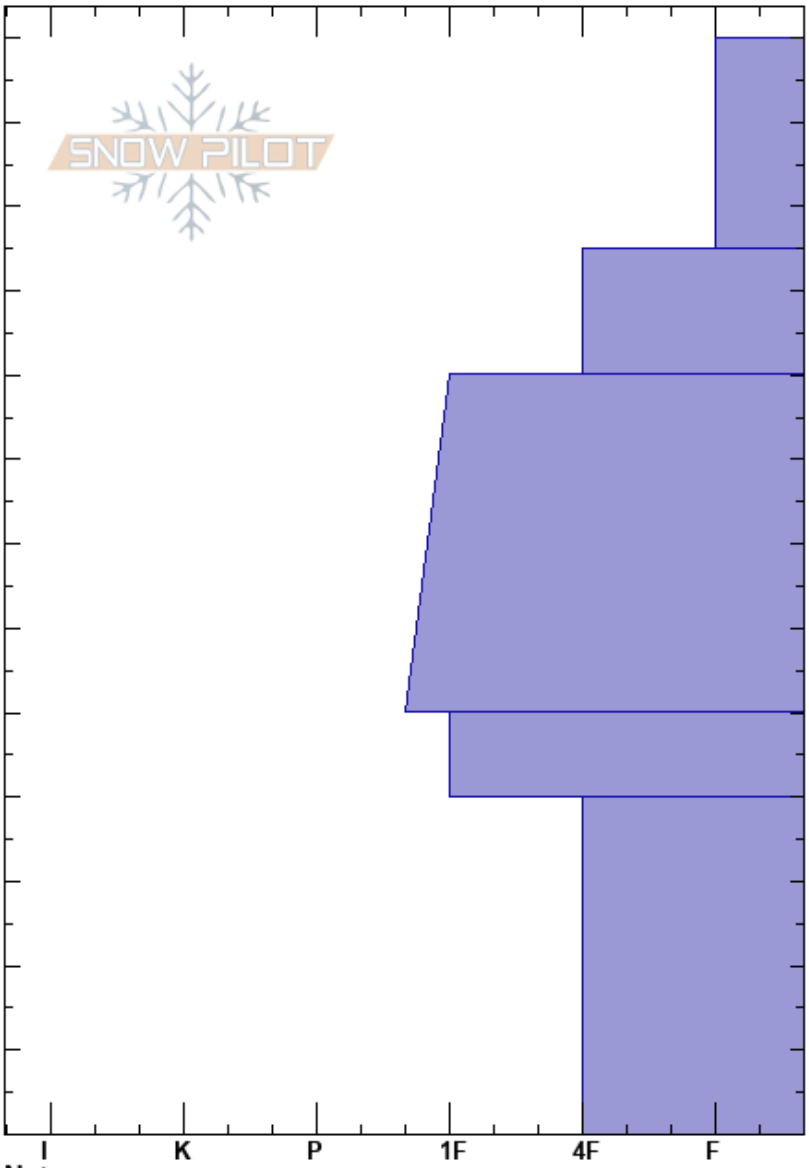

Gem
 Zirkel Wilderness
 CO
Elevation: 10000 ft
Aspect: NE
Specifics: Ski tracks on slope; We skied slope

Brian Gardel
 12/28/2019 - 11:30am
Co-ord:
Slope Angle: 32°
Wind Loading: no

Stability:
Air Temperature: 15°F
Sky Cover: OVC
Precipitation: S-1
Wind: Calm
HS: 130
PF: 40
PS: 15
 40-0cm: Problematic layer

Crystal Form	Crystal Size	Moisture	ρ kg/m ³	Stability tests & Layer comments
+				
/				
□	1			
□	1.5			
				← CT21, Q1 @40cm ← PST15/100 (End) @40cm
□	2			

Notes: