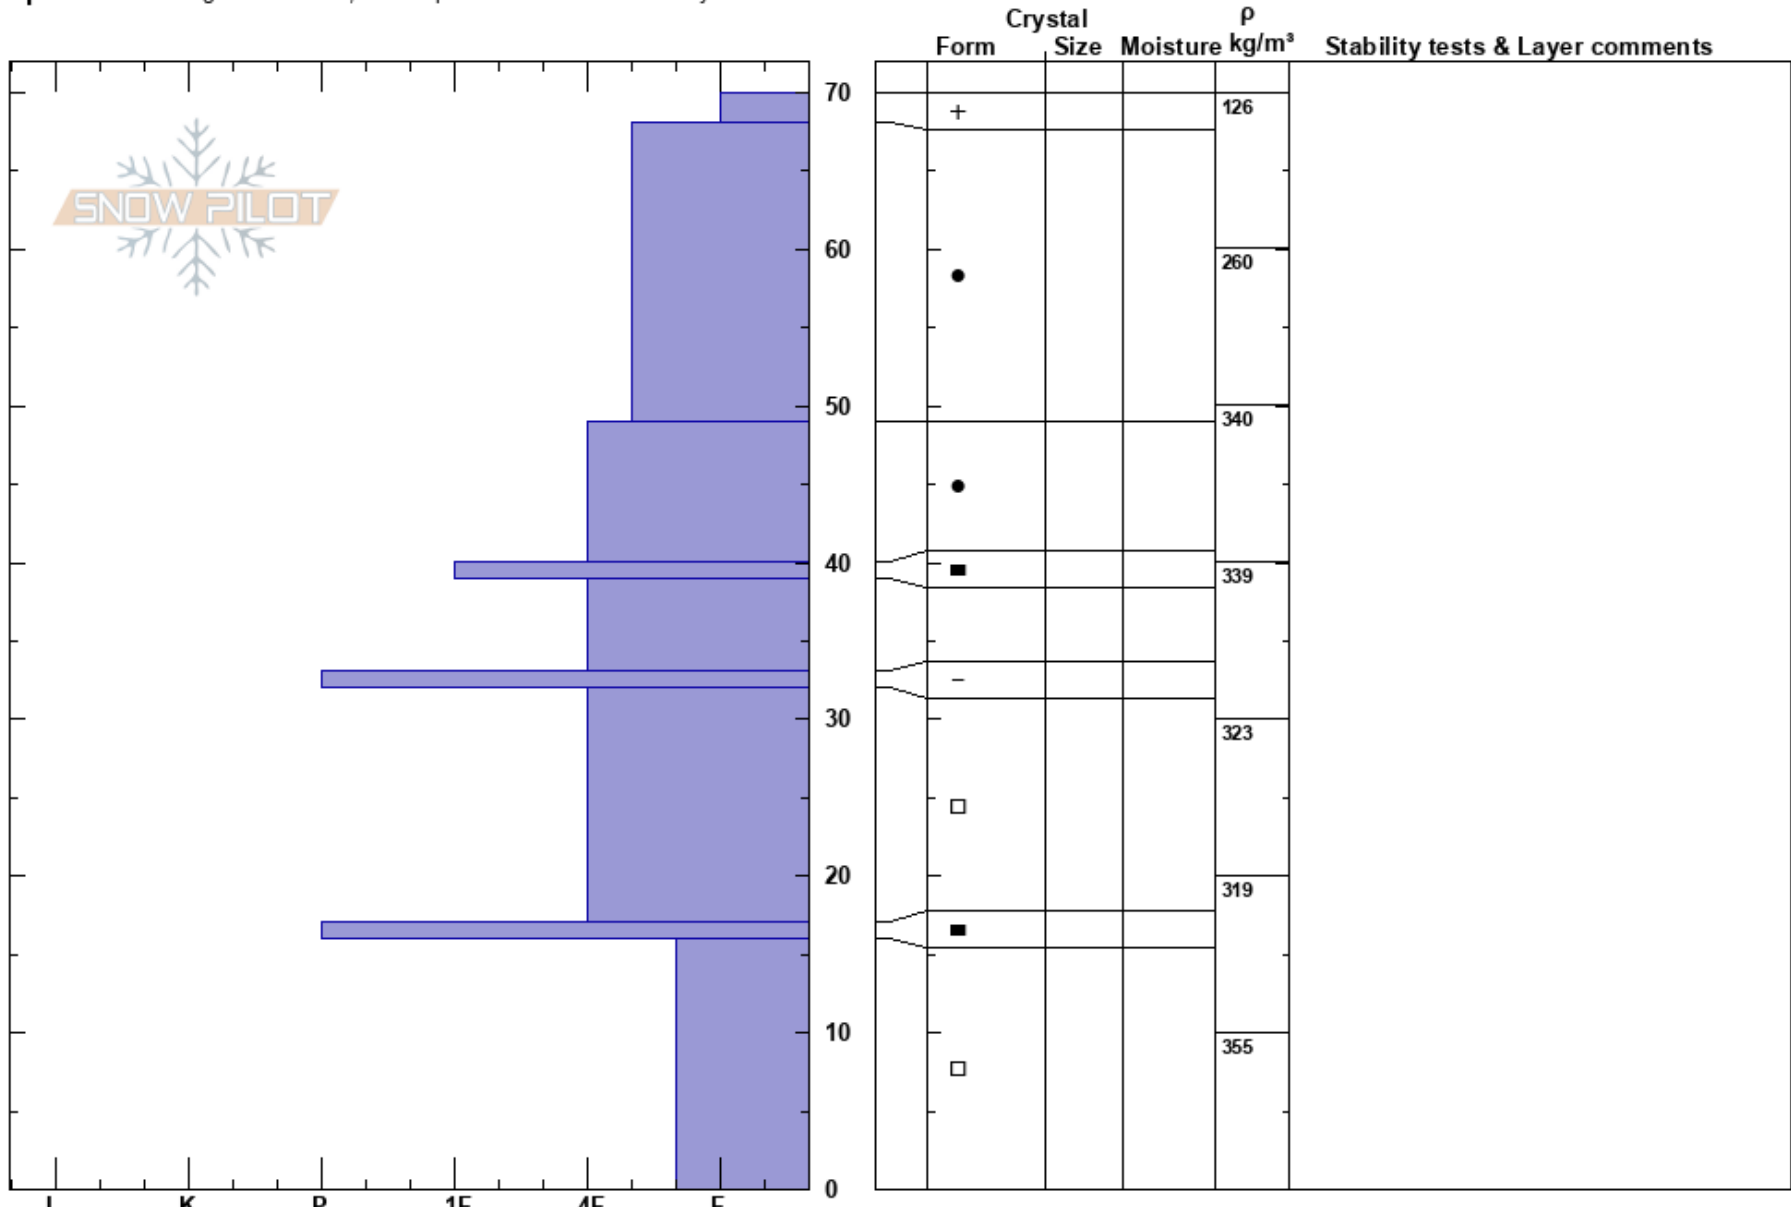

BB Alpine WS
 Bridger Range
 MT
 Elevation: 7416 ft
 Aspect:

Chris Donahue
 12/28/2019 - 11:00am
 Co-ord: 12T 506030W 5075065N
 Slope Angle: 0°
 Wind Loading:

Stability:
 Air Temperature: -11°C
 Sky Cover: BKN
 Precipitation: S-1
 Wind: Light Breeze

HS:70

Layer Notes:

Specifics: Pit dug in a Ski Area; Pit is representative of backcountry

Notes: Snow pit at Alpine WS for ground truth of radars installed at the weather station. No stability tests done.