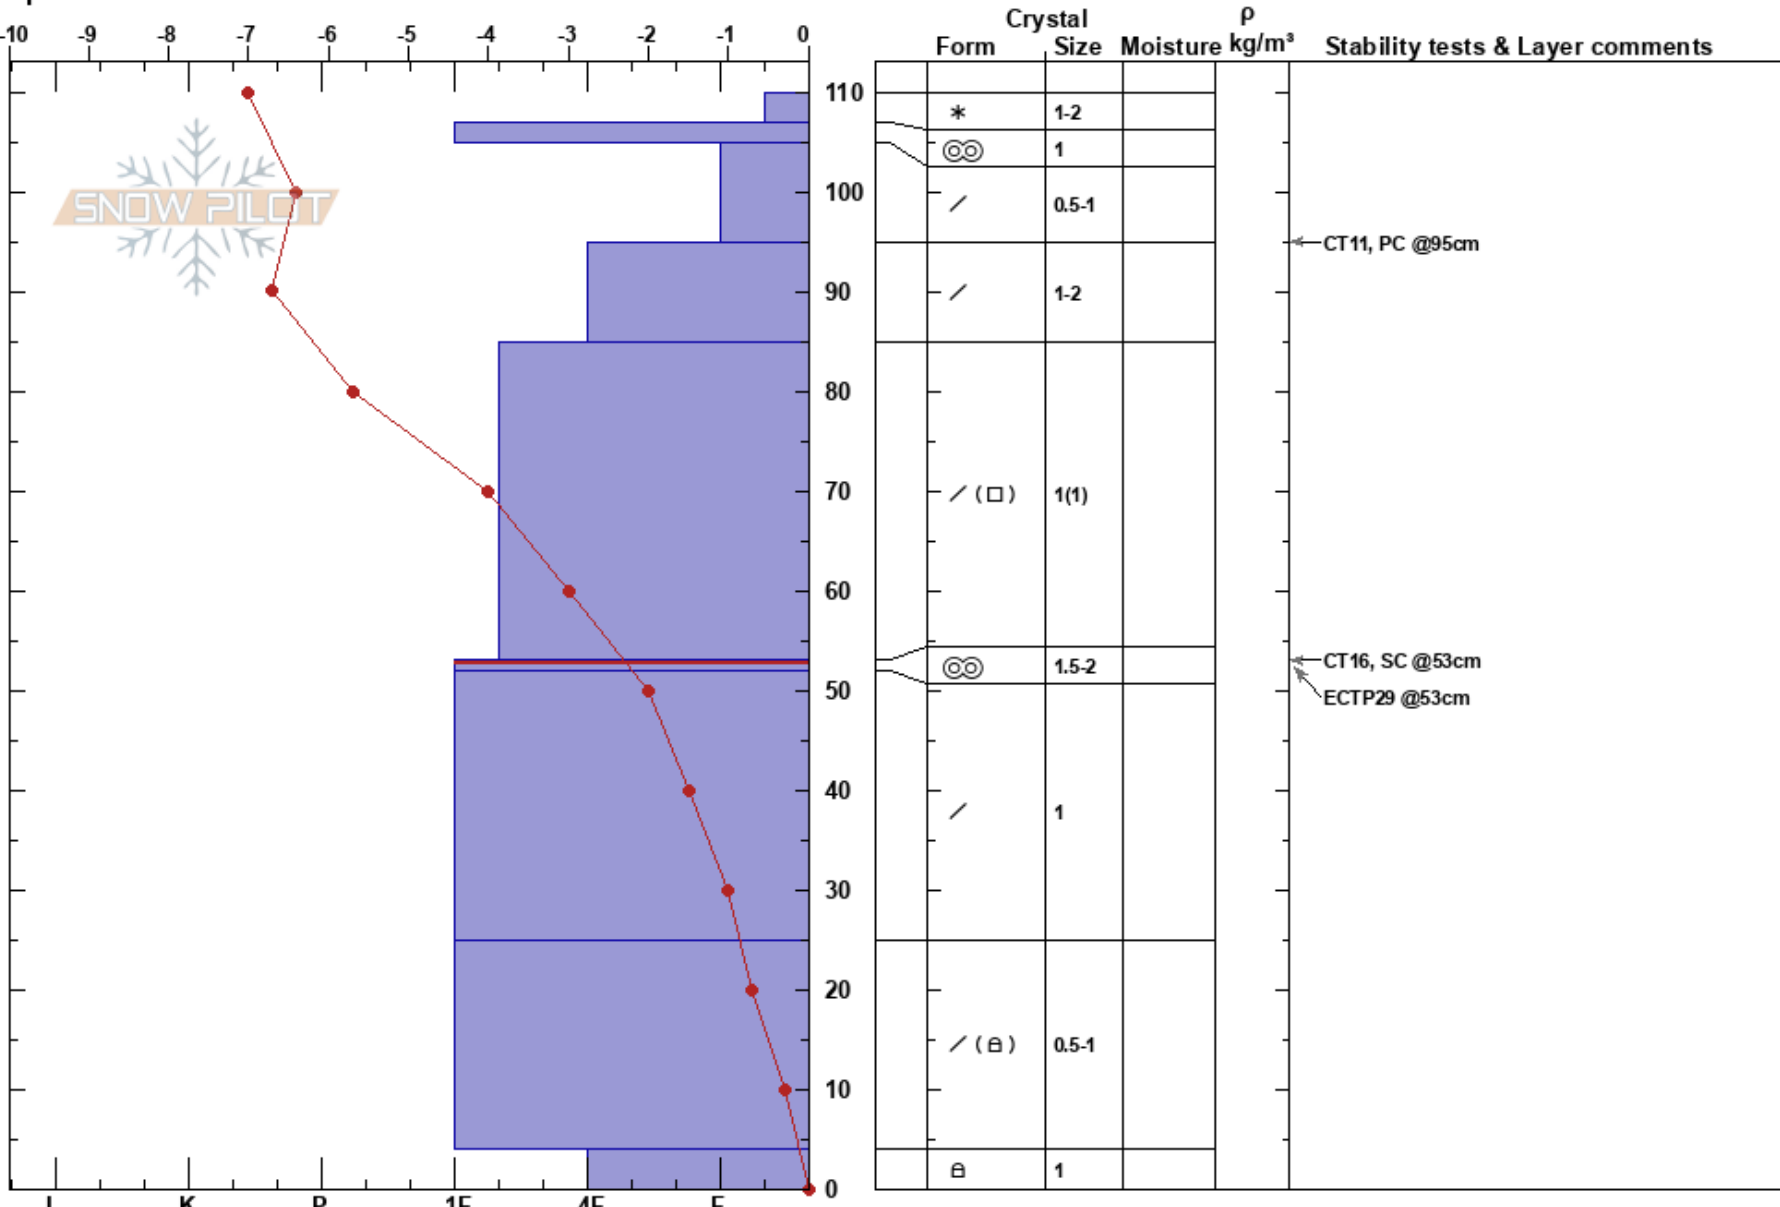

Mount Taylor
 Teton Range
 WY
 Elevation: 9677 ft
 Aspect: S
 Specifics:

Brian Johnson
 12/28/2019 - 1:00pm
 Co-ord: 43.52762N, -110.97897W
 Slope Angle: 29°
 Wind Loading: no

Stability: Fair
 Air Temperature: -12°C
 Sky Cover: BKN
 Precipitation: S-1
 Wind: S Light Breeze

HS:110
 PF:34
 PS:21
 53-52cm: Problematic layer

Notes: Layer of concern is a melt freeze crust down 57cm with rounding facets above it.