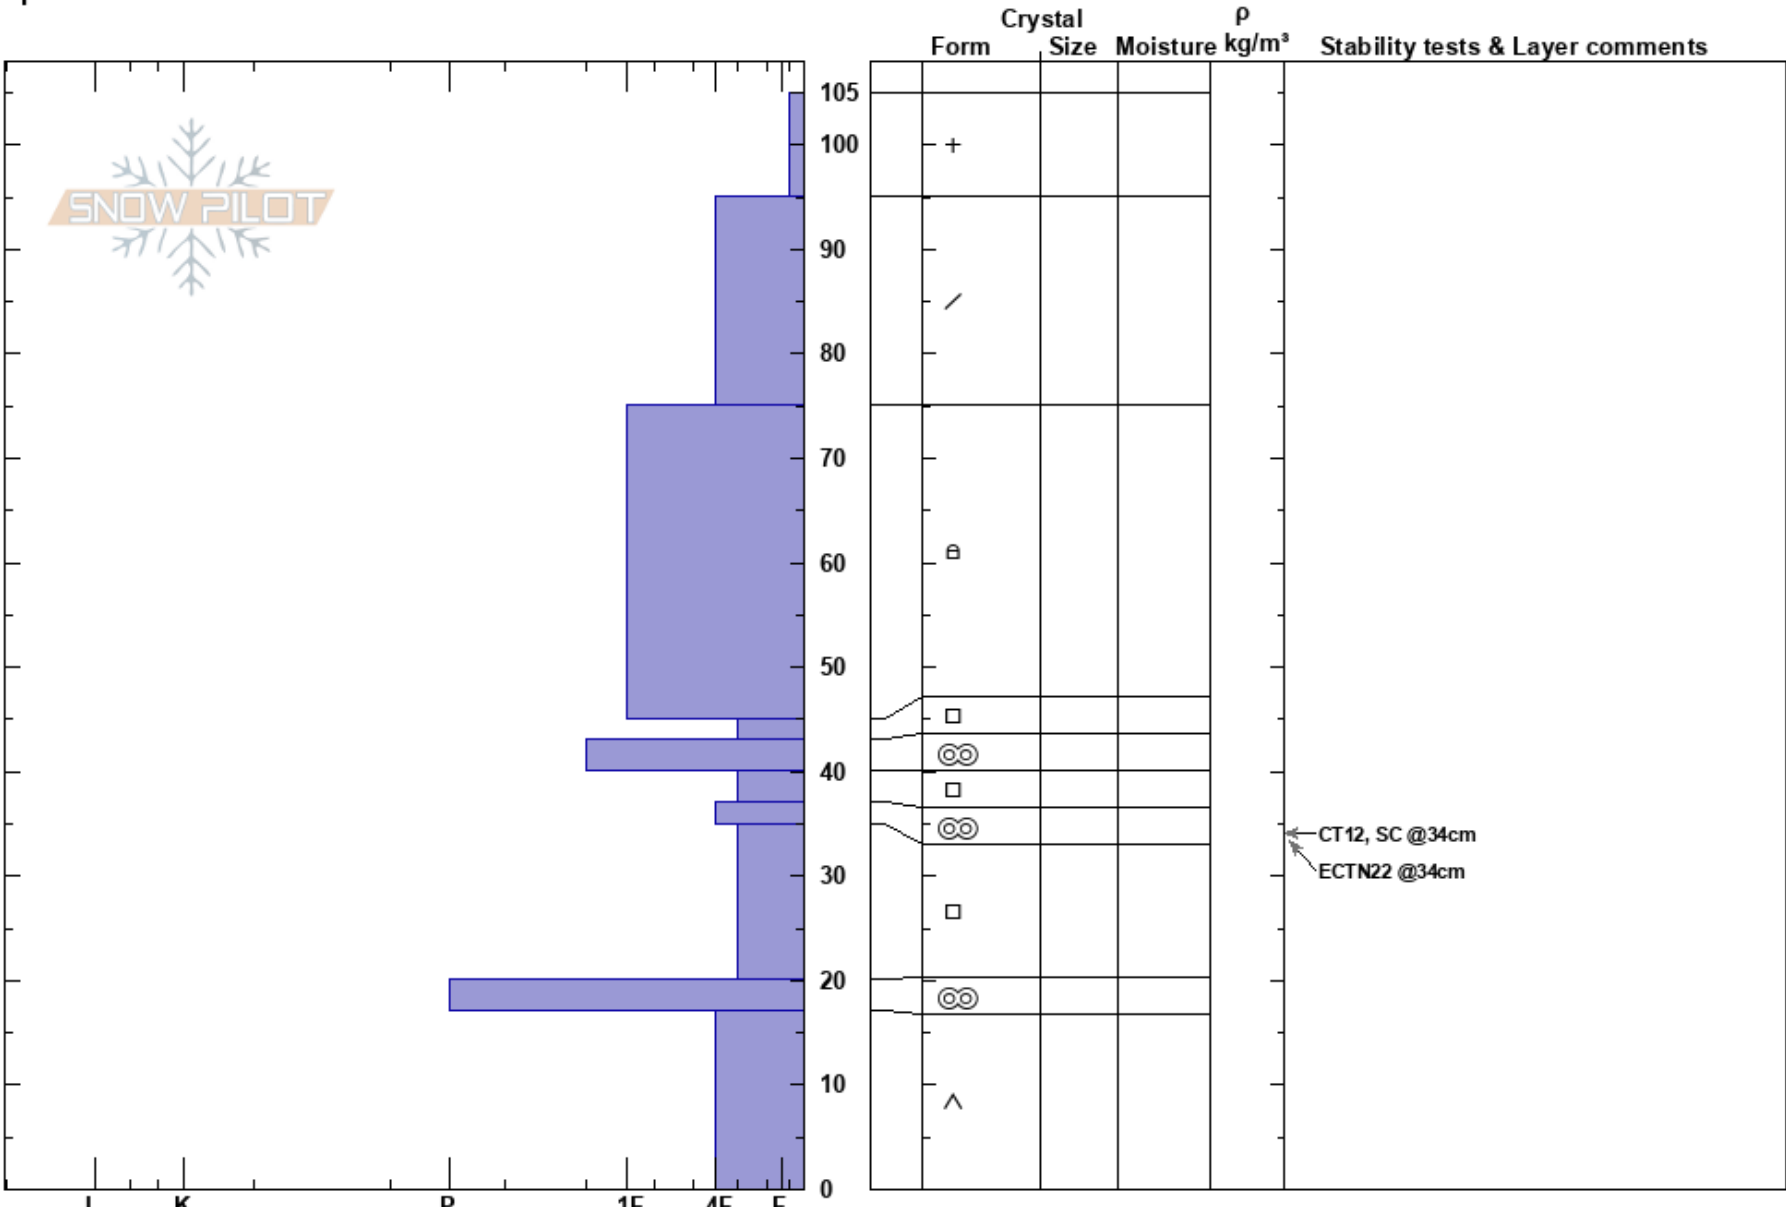

Snowbowl- Jenny Lake  
 Rattlesnake Mtns  
 MT  
 Elevation: 6917 ft  
 Aspect: 64°  
 Specifics:

Todd Glew  
 12/28/2019 - 10:00am  
 Co-ord: 47.02987N, -113.98371W  
 Slope Angle: 26°  
 Wind Loading: no

Stability: Fair  
 Air Temperature:  
 Sky Cover: BKN  
 Precipitation: S-1  
 Wind: W Calm  
 HS:105  
 PF:95 35-20cm:Problematic layer  
 PS:20

Notes: