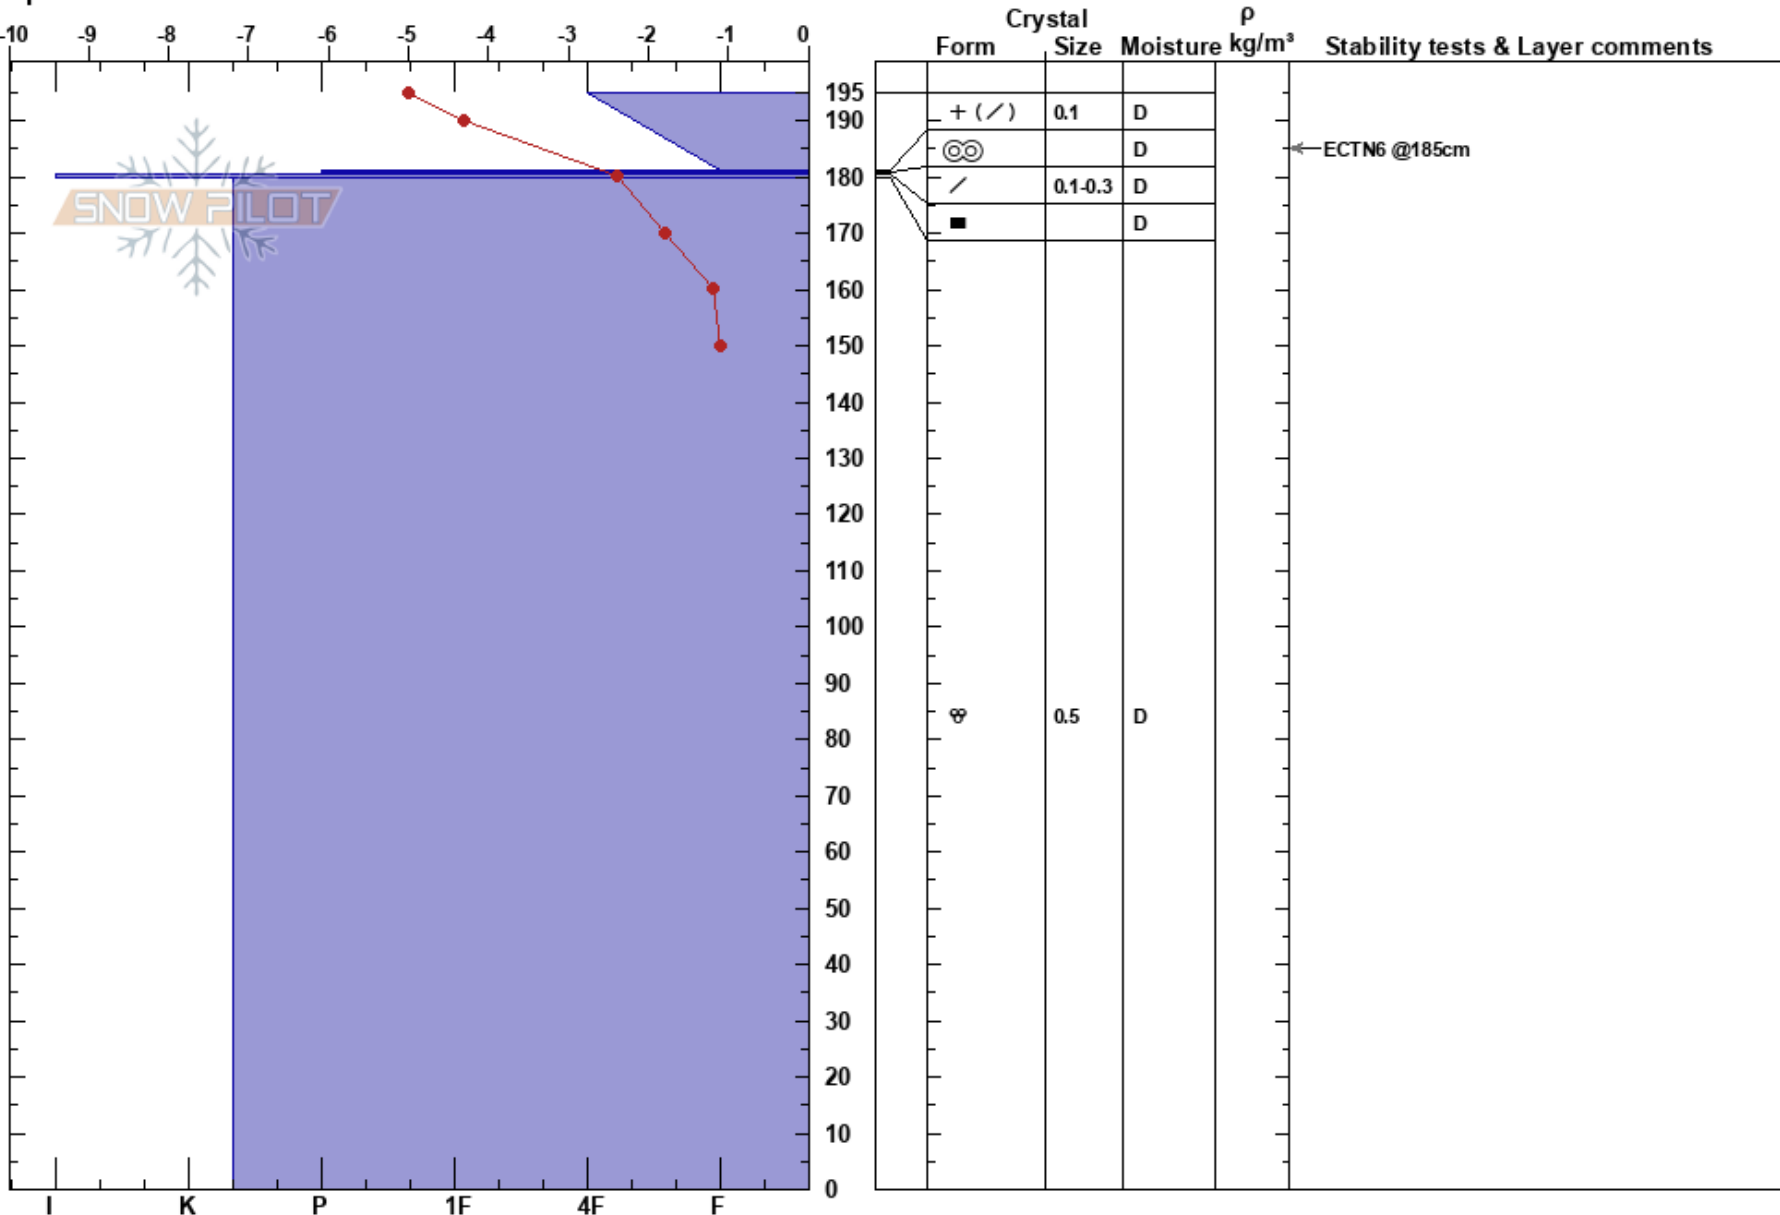

Nordfjellet 600  
 Ringvassøya  
 Norway  
 Elevation: 615 m  
 Aspect: 150°  
 Specifics:

Harvey Goodwin  
 17/02/2017 - 11:17  
 Co-ord: 69.83410N, 19.26450E  
 Slope Angle:  
 Wind Loading:

Stability: **HS:195**  
 Air Temperature: -4.5°C  
 Sky Cover: OVC  
 Precipitation: NO  
 Wind: Calm

Layer Notes:  
 195-181cm: Problematic layer

Notes: didn't dig to the ground though the old refrozen snowpack