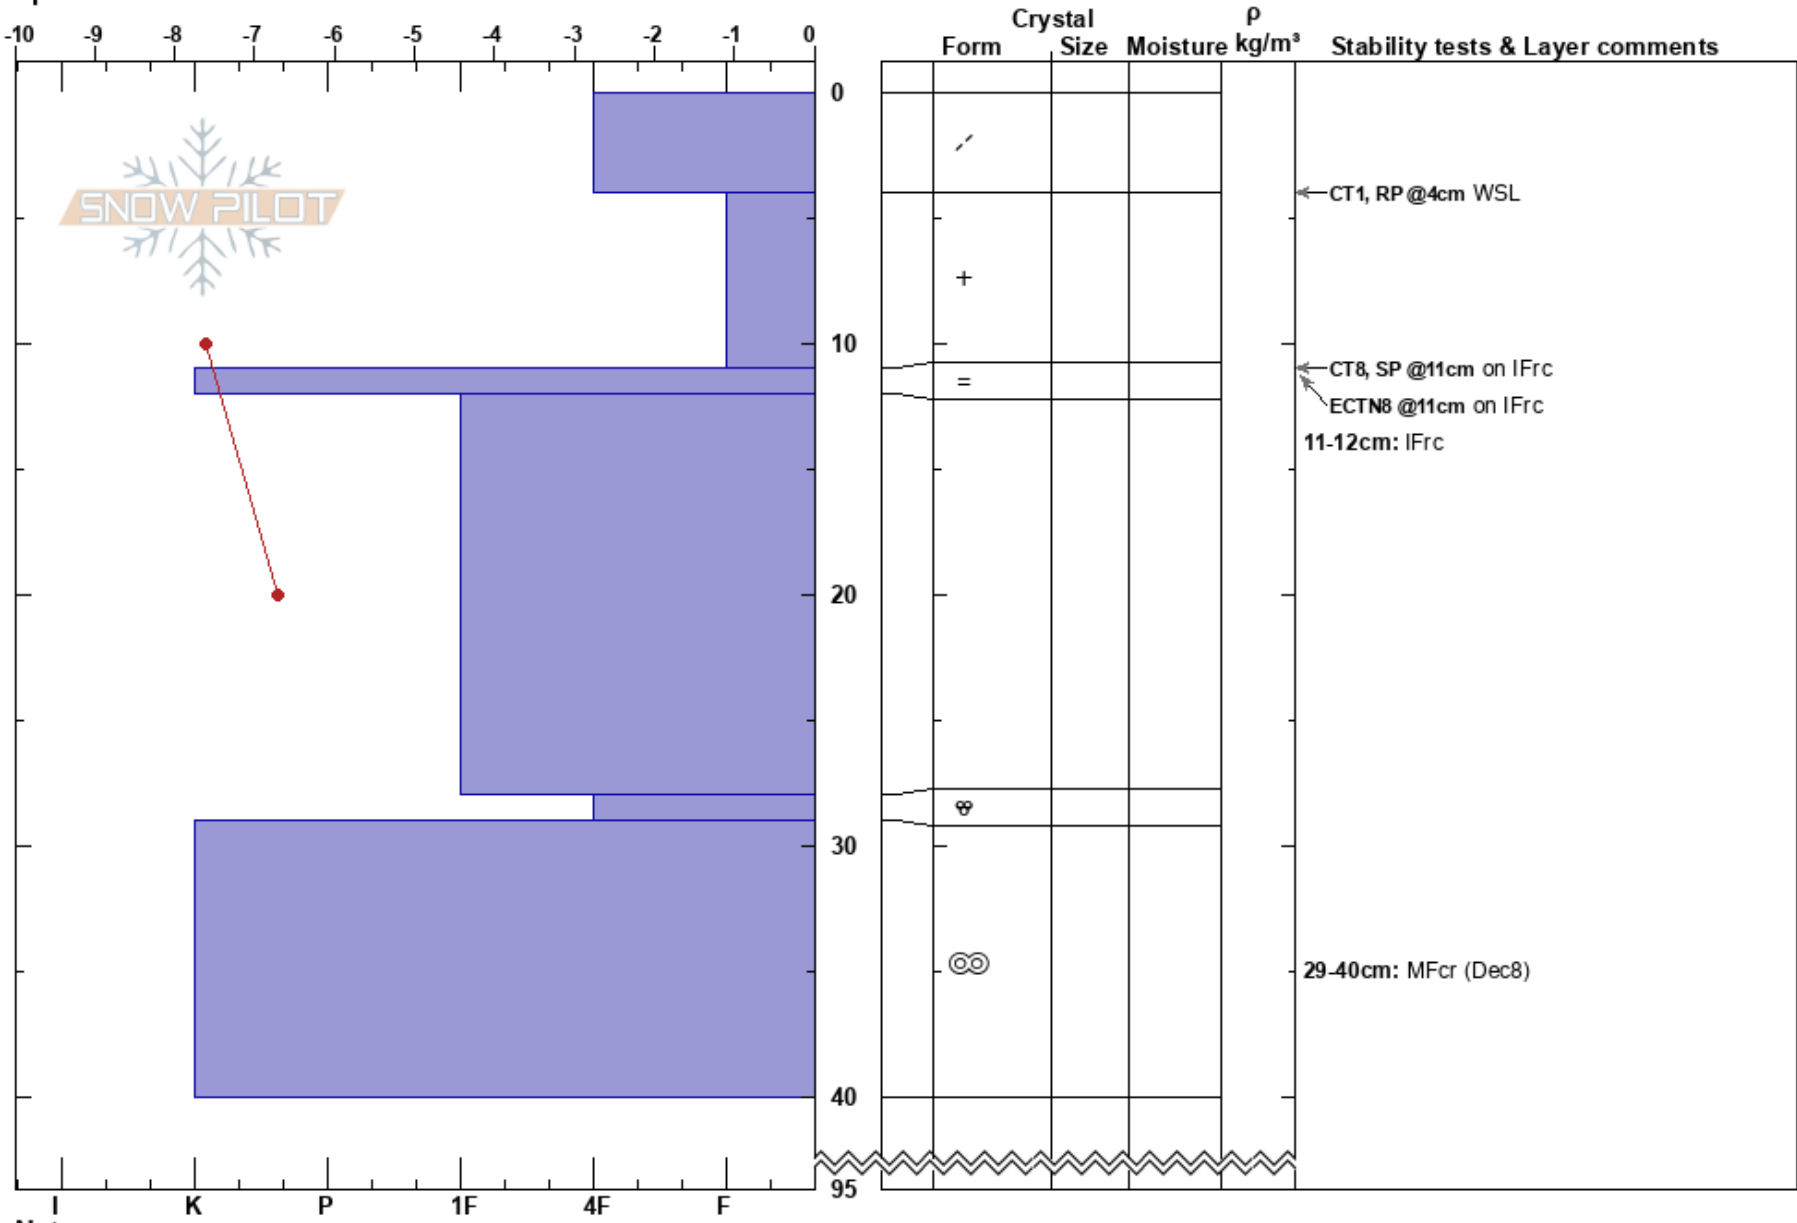

DaunaDec28  
 Dauna  
 Sweden  
 Elevation: 809 m  
 Aspect: NE  
 Specifics:

Tyler Curtis  
 28/12/2019 - 12:30  
 Co-ord: 65.28478N, 15.25323E  
 Slope Angle: 27°  
 Wind Loading: yes

Stability:  
 Air Temperature: -3.6°C  
 Sky Cover: OVC  
 Precipitation: NO  
 Wind: SW Moderate

HS:95  
 11-12cm: IFrc  
 29-40cm: MFcr (Dec8)

Notes: