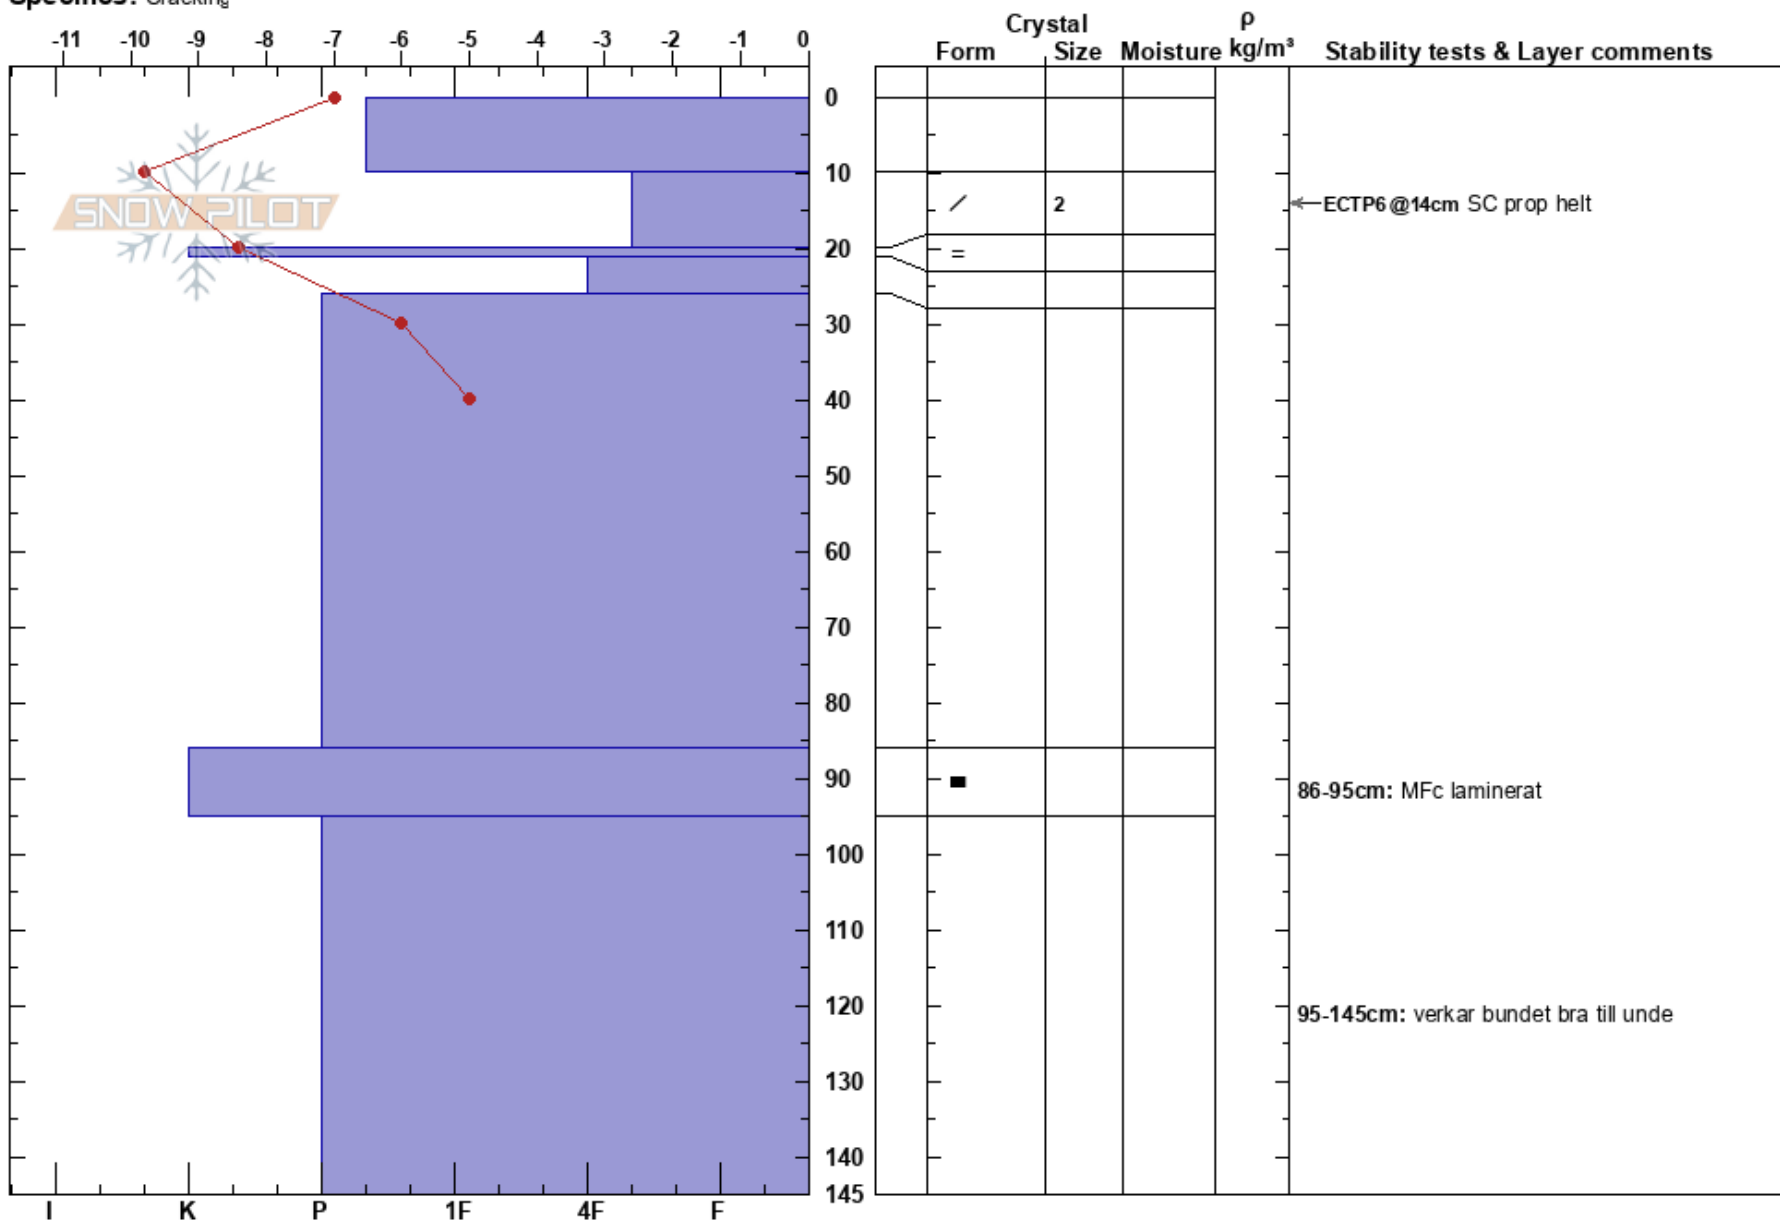

mårtohke
 Norra Borgafjällen
 Sweden
Elevation: 830 m
Aspect:
Specifics: Cracking

Martin Borg
 28/12/2019 - 11:40
Co-ord: 64.95629N, 15.17668E
Slope Angle: 18°
Wind Loading: previous

Stability:
Air Temperature: -8.9°C
Sky Cover: BKN
Precipitation: NO
Wind: SE Light Breeze

HS: 145
PF: 2
PS: 0
Layer Notes:
 10-20cm: Problematic layer
 86-95cm: MFc laminerat
 95-145cm: verkar bundet bra till unde

Notes: Drevsnö flak,