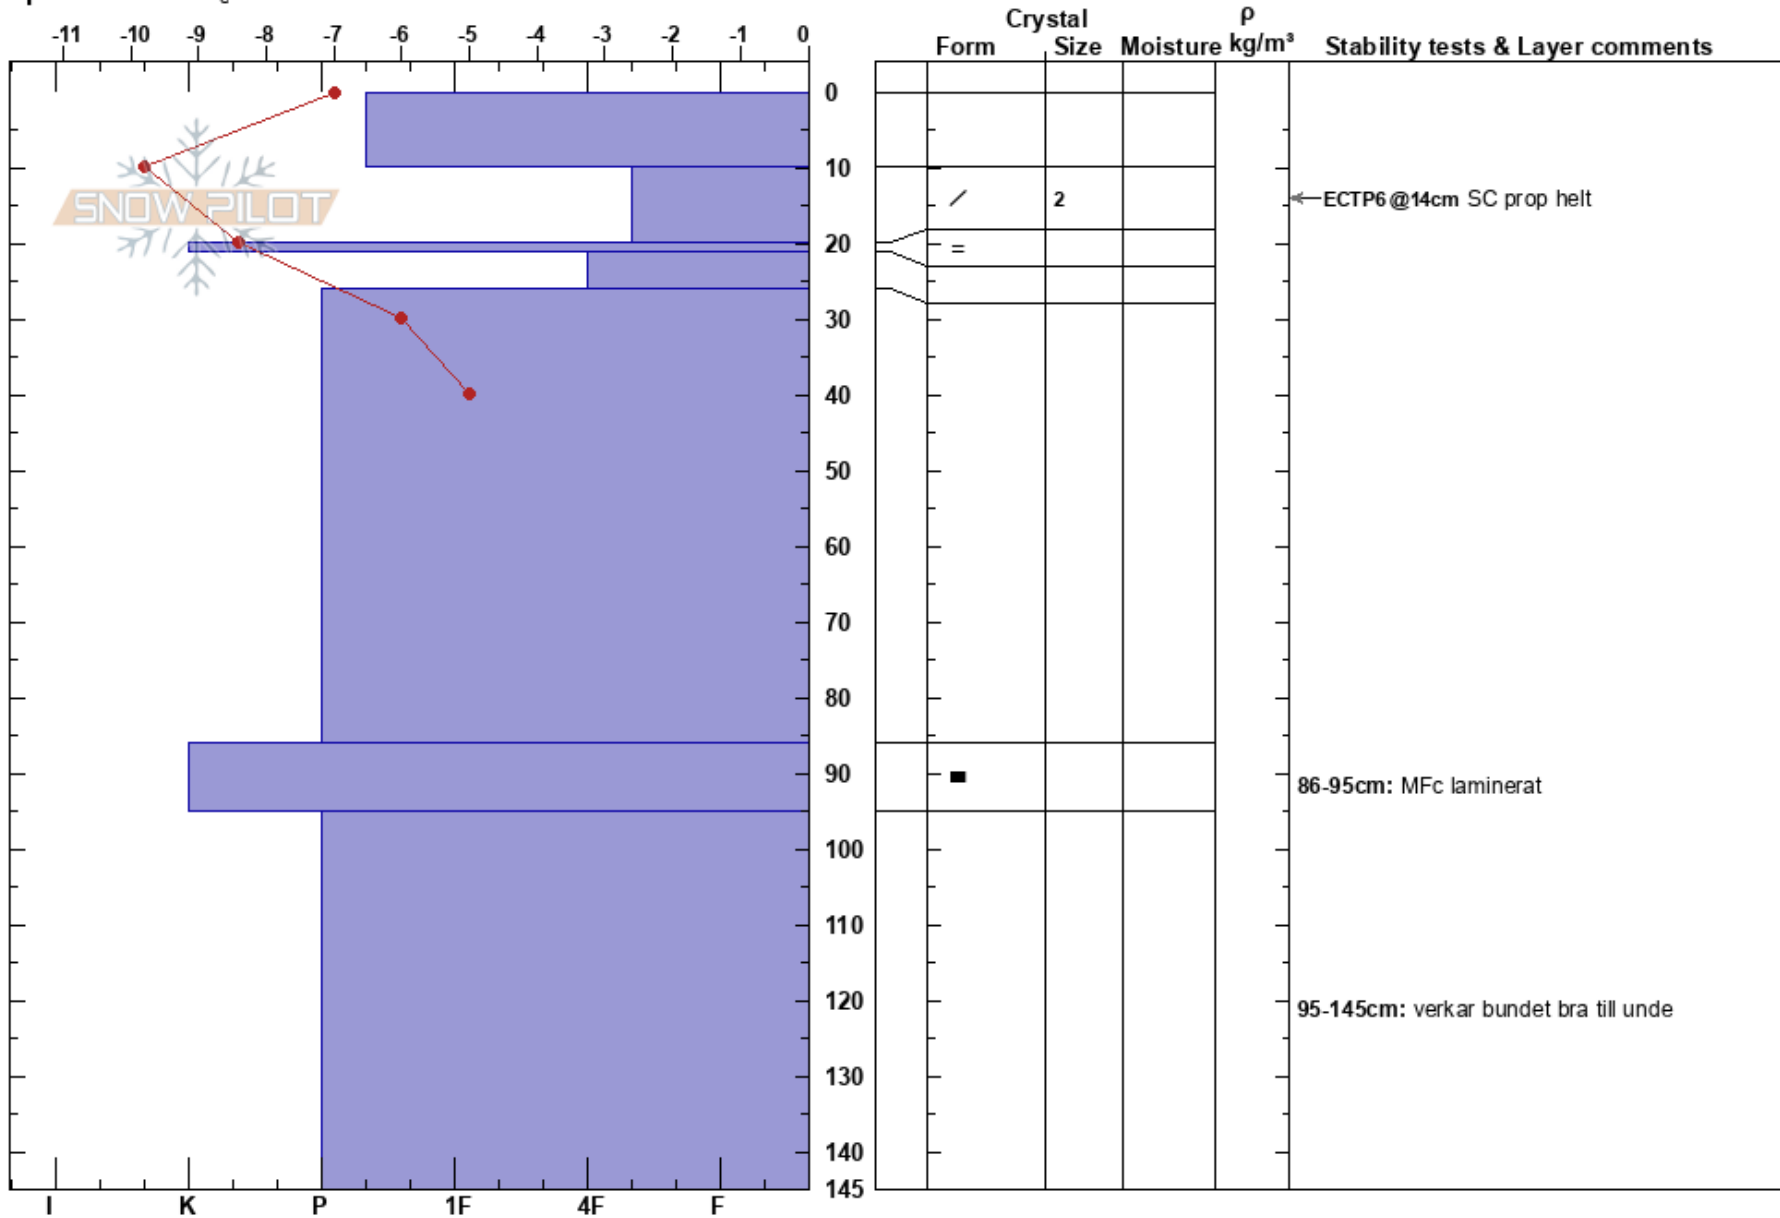

mårtohke
 Norra Borgafjällen
 Sweden
Elevation: 830 m
Aspect:
Specifics: Cracking

Martin Borg
 28/12/2019 - 11:40
Co-ord: 64.95629N, 15.17668E
Slope Angle: 18°
Wind Loading: previous

Stability:
Air Temperature: -8.9°C
Sky Cover: BKN
Precipitation: NO
Wind: SE Light Breeze

HS: 145
PF: 2
PS: 0
Layer Notes:
 10-20cm: Problematic layer
 86-95cm: MFc laminerat
 95-145cm: verkar bundet bra till unde

Notes: Drevsnö flak,