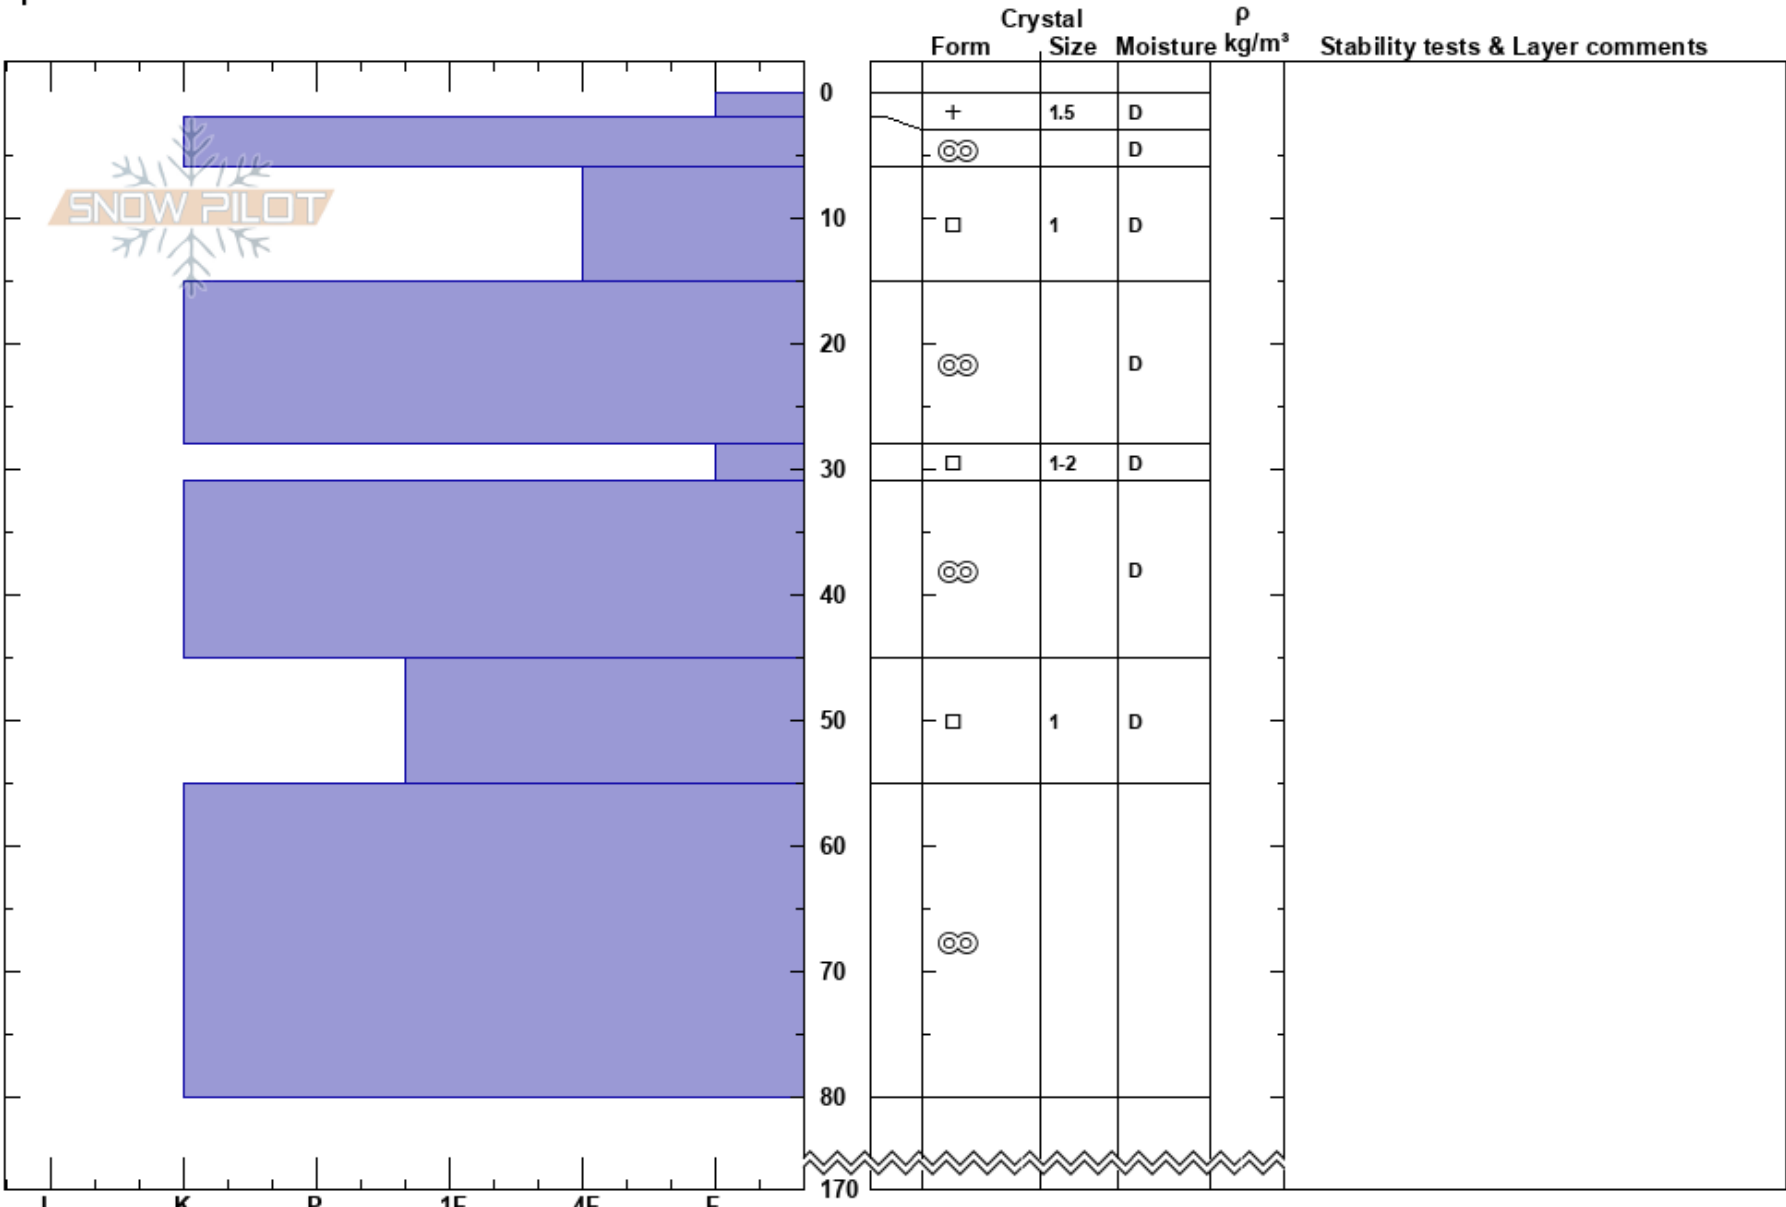

Finnbunuten, 1130
 Voss
 Norway
 Elevation: 1130 m
 Aspect: NW
 Specifics:

Steinar Hustoft
 17/02/2017 - 00:30
 Co-ord:
 Slope Angle: 20°
 Wind Loading: no

Stability:
 Air Temperature: -1°C
 Sky Cover: SCT
 Precipitation: NO
 Wind: W Light Breeze

HS:170
 PF:15 28-31cm:Problematic layer

Notes: