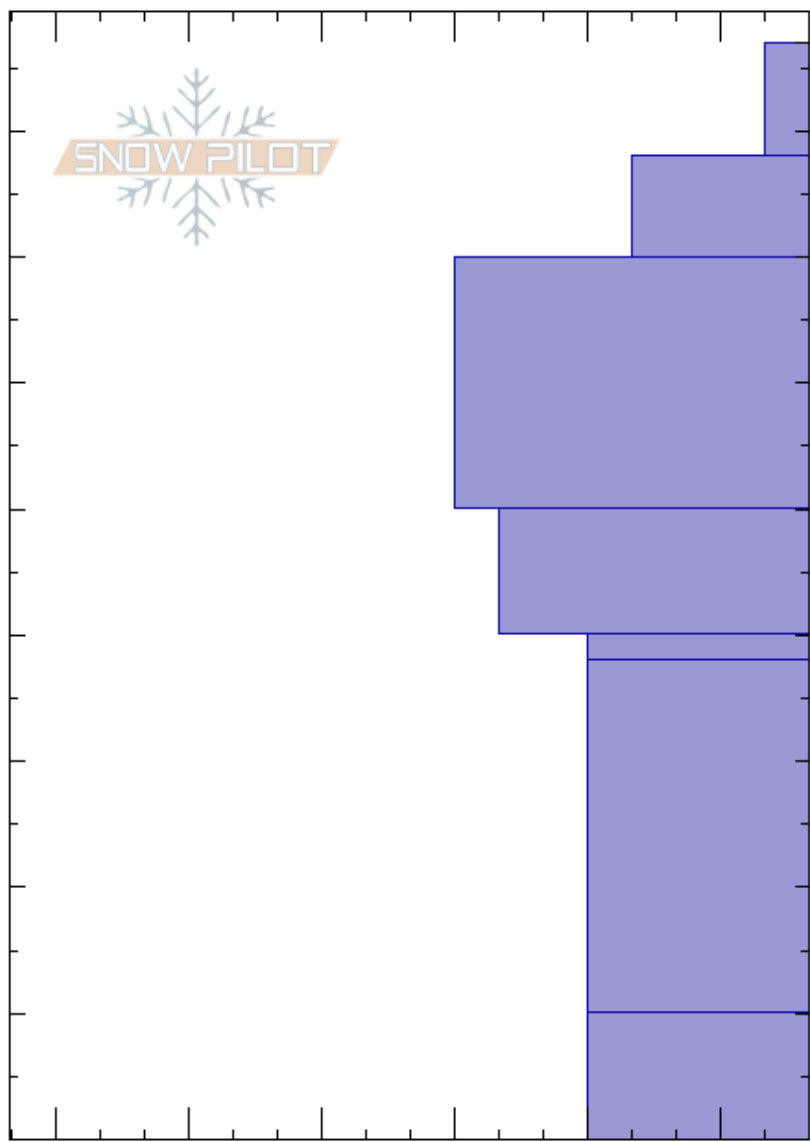

Studyplot 12_27_19

Travis Craft

Stability: Fair

HS:87

Layer Notes:

Rattlesnake Mtns

12/27/2019 - 12:30pm

Air Temperature: -11°C

PF:60

MT

Co-ord: 47.03427N, -113.99101W

Sky Cover: OVC

PS:20

Elevation: 7394 ft

Slope Angle: 0°

Precipitation: S-1

Aspect:

Wind Loading:

Wind: Calm

Specifics: Collapsing, localized

Height (ft)	Crystal		Moisture	ρ kg/m ³	Stability tests & Layer comments
	Form	Size			
87					
80	+	1-2			
70	/	1-2			
60	•	2			
50	⊖	2			
40	⊙				
30					
20	□	5			
10	□ (Λ)	5			← CT13, SC @10cm
0					