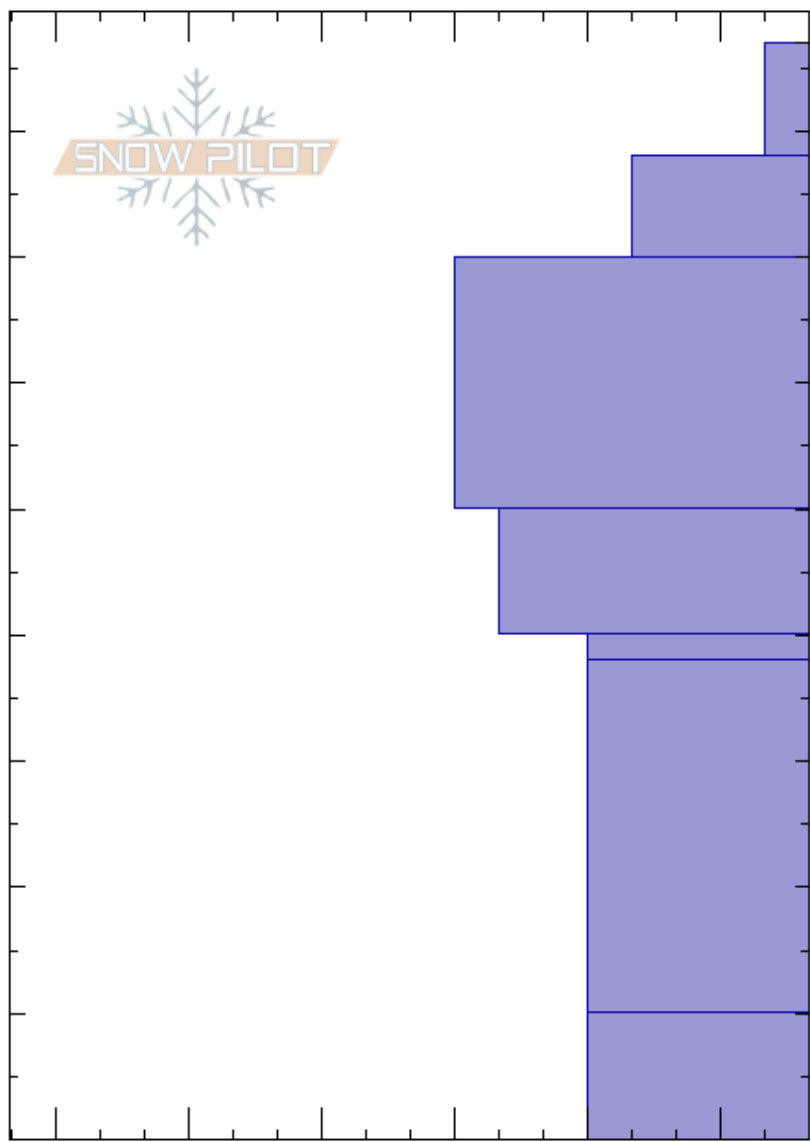

Studyplot 12\_27\_19

Travis Craft

Stability: Fair

HS:87

Layer Notes:

Rattlesnake Mtns

12/27/2019 - 12:30pm

Air Temperature: -11°C

PF:60

MT

Co-ord: 47.03427N, -113.99101W

Sky Cover: OVC

PS:20

Elevation: 7394 ft

Slope Angle: 0°

Precipitation: S-1

Aspect:

Wind Loading:

Wind: Calm

Specifics: Collapsing, localized

Height (ft)	Crystal		Moisture	$\rho$ kg/m <sup>3</sup>	Stability tests & Layer comments
	Form	Size			
87					
80	+	1-2			
70	/	1-2			
60	•	2			
50	⊖	2			
40	⊙⊙				
20	□	5			
10	□ (Λ)	5			← CT13, SC @10cm
0					