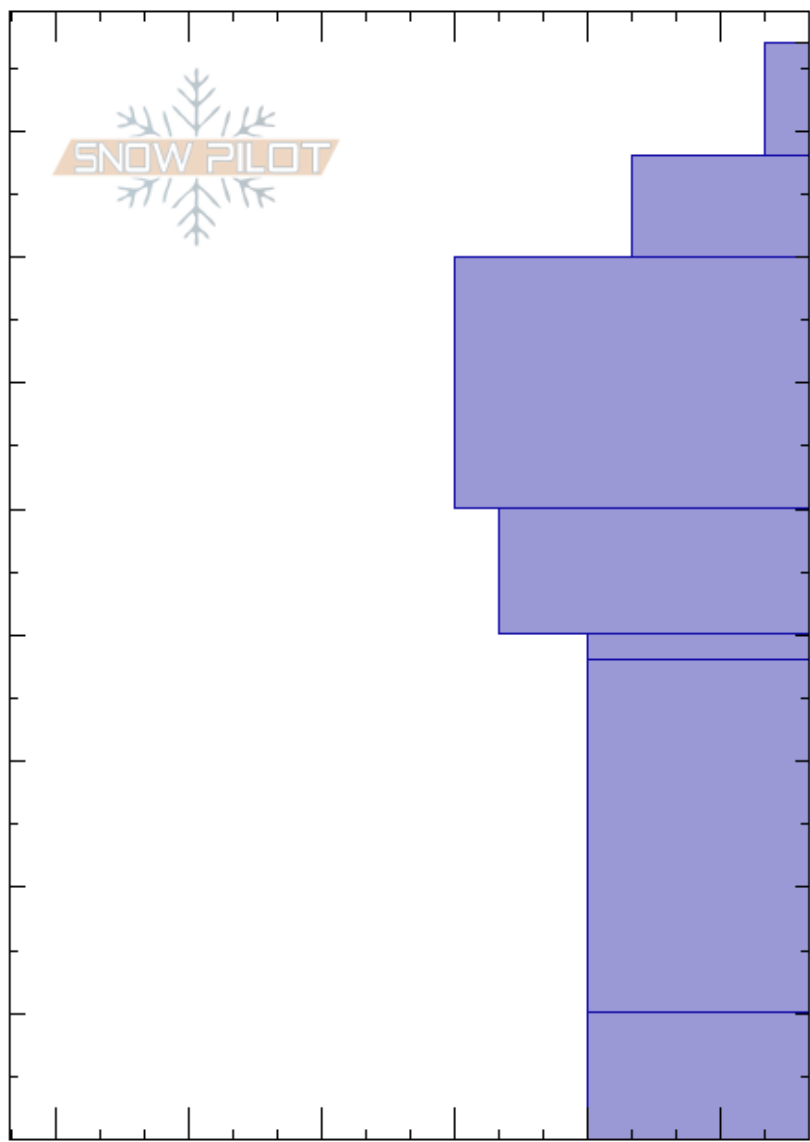

Studyplot 12\_27\_19

Travis Craft

Stability: Fair

HS:87

Layer Notes:

Rattlesnake Mtns

12/27/2019 - 12:30pm

Air Temperature: -11°C

PF:60

MT

Co-ord: 47.03427N, -113.99101W

Sky Cover: OVC

PS:20

Elevation: 7394 ft

Slope Angle: 0°

Precipitation: S-1

Aspect:

Wind Loading:

Wind: Calm

Specifics: Collapsing, localized

Height (ft)	Crystal		Moisture	$\rho$ kg/m <sup>3</sup>	Stability tests & Layer comments
	Form	Size			
87					
80	+	1-2			
70	/	1-2			
60	•	2			
50	⊖	2			
40	⊙				
30					
20	□	5			
10	□ (Λ)	5			← CT13, SC @10cm
0					