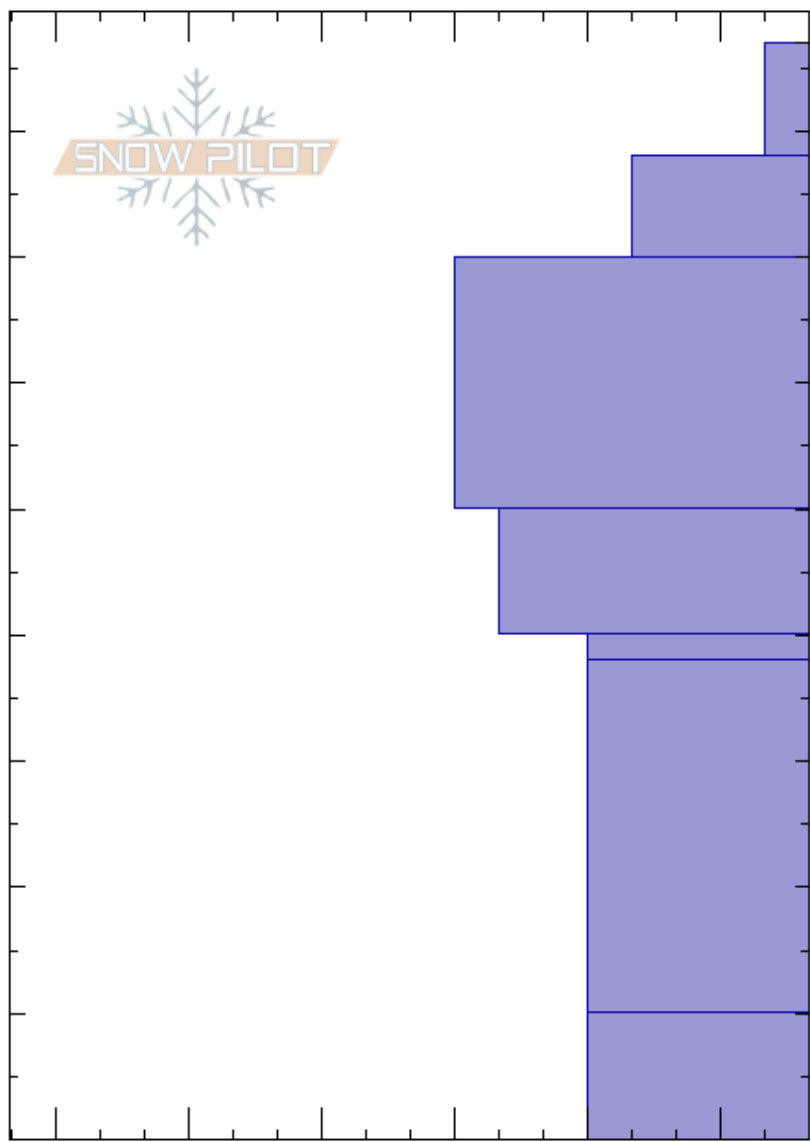

Studyplot 12_27_19

Travis Craft

Stability: Fair

HS:87

Layer Notes:

Rattlesnake Mtns

12/27/2019 - 12:30pm

Air Temperature: -11°C

PF:60

MT

Co-ord: 47.03427N, -113.99101W

Sky Cover: OVC

PS:20

Elevation: 7394 ft

Slope Angle: 0°

Precipitation: S-1

Aspect:

Wind Loading:

Wind: Calm

Specifics: Collapsing, localized

Height (cm)	Crystal		Moisture	ρ kg/m ³	Stability tests & Layer comments
	Form	Size			
87					
80	+	1-2			
70	/	1-2			
60	•	2			
50	⊖	2			
40	⊙				
30					
20	□	5			
10	□ (Λ)	5			← CT13, SC @10cm
0					