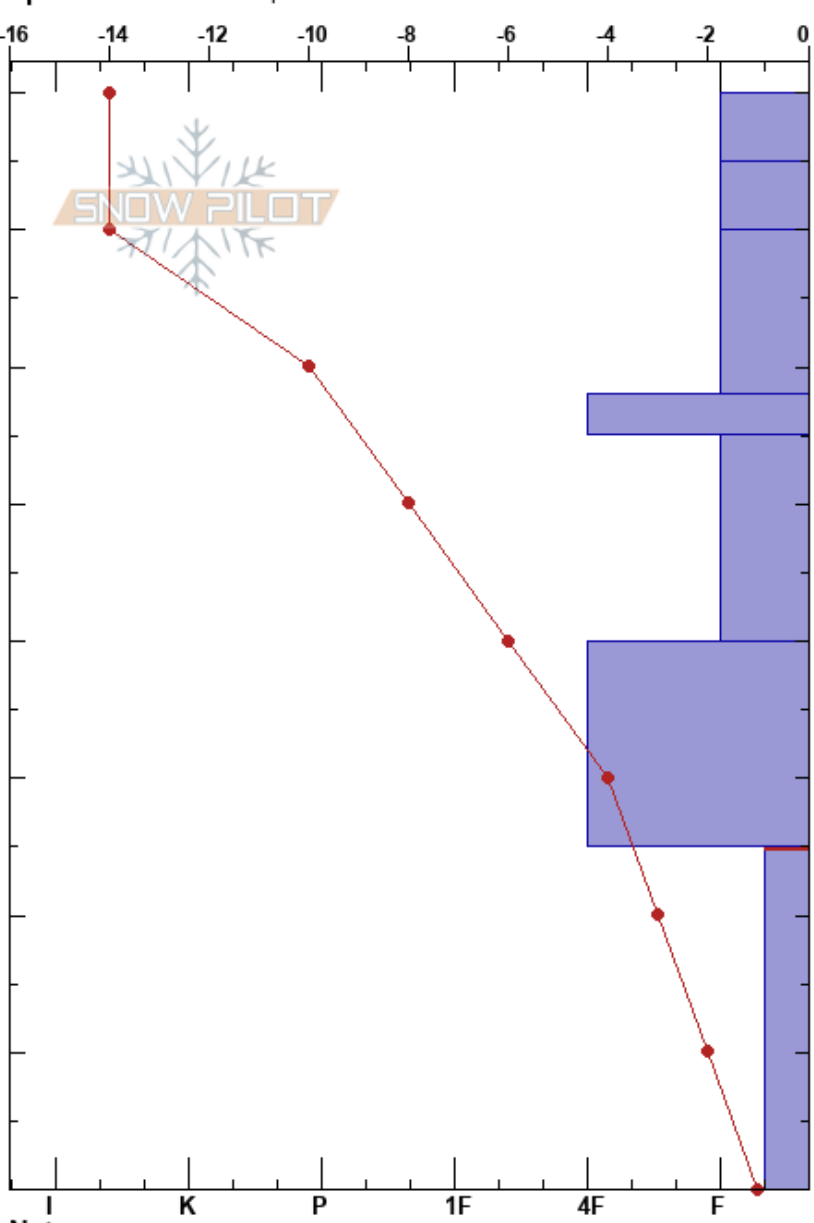

Rec 2 prep W/ Vine
 Gallatin Range-S
 MT
 Elevation: 8254 ft
 Aspect: NE
 Specifics: We skied slope

Jordan Aid
 12/26/2019 - 3:00pm
 Co-ord: 44.95455N, -111.08500W
 Slope Angle: 24°
 Wind Loading: no

Stability: HS:80
 Air Temperature: -17°C PF:70
 Sky Cover: FEW PS:35
 Precipitation: S-1
 Wind: W Light Breeze
 Layer Notes: 25-0cm: Problematic layer

Form	Crystal		Moisture	ρ kg/m ³	Stability tests & Layer comments
	Size				
*	3				
*	(3)				
/ (X)	1				
/	1				
-					
.	1				
□	1				
□	2-2.5				← CT28, SC @25cm ← ECTN22 @25cm Self arrested

Notes: