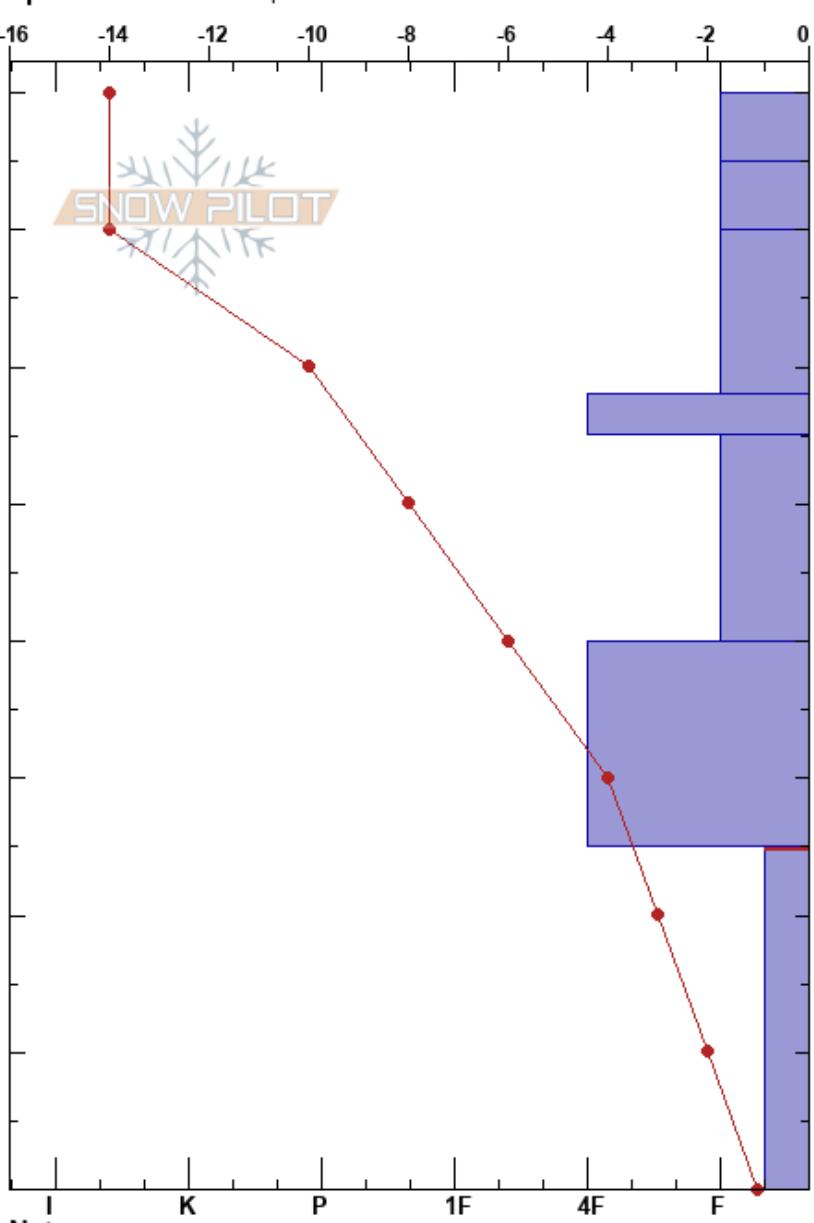

Rec 2 prep W/ Vine  
 Gallatin Range-S  
 MT  
 Elevation: 8254 ft  
 Aspect: NE  
 Specifics: We skied slope

Jordan Aid  
 12/26/2019 - 3:00pm  
 Co-ord: 44.95455N, -111.08500W  
 Slope Angle: 24°  
 Wind Loading: no

Stability: HS:80  
 Air Temperature: -17°C PF:70  
 Sky Cover: FEW PS:35  
 Precipitation: S-1  
 Wind: W Light Breeze  
 Layer Notes: 25-0cm: Problematic layer

Form	Crystal		Moisture	$\rho$ kg/m <sup>3</sup>	Stability tests & Layer comments
	Size				
*	3				
*	(3)				
/ (X)	1				
/	1				
-					
.	1				
□	1				
□	2-2.5				← CT28, SC @25cm ← ECTN22 @25cm Self arrested