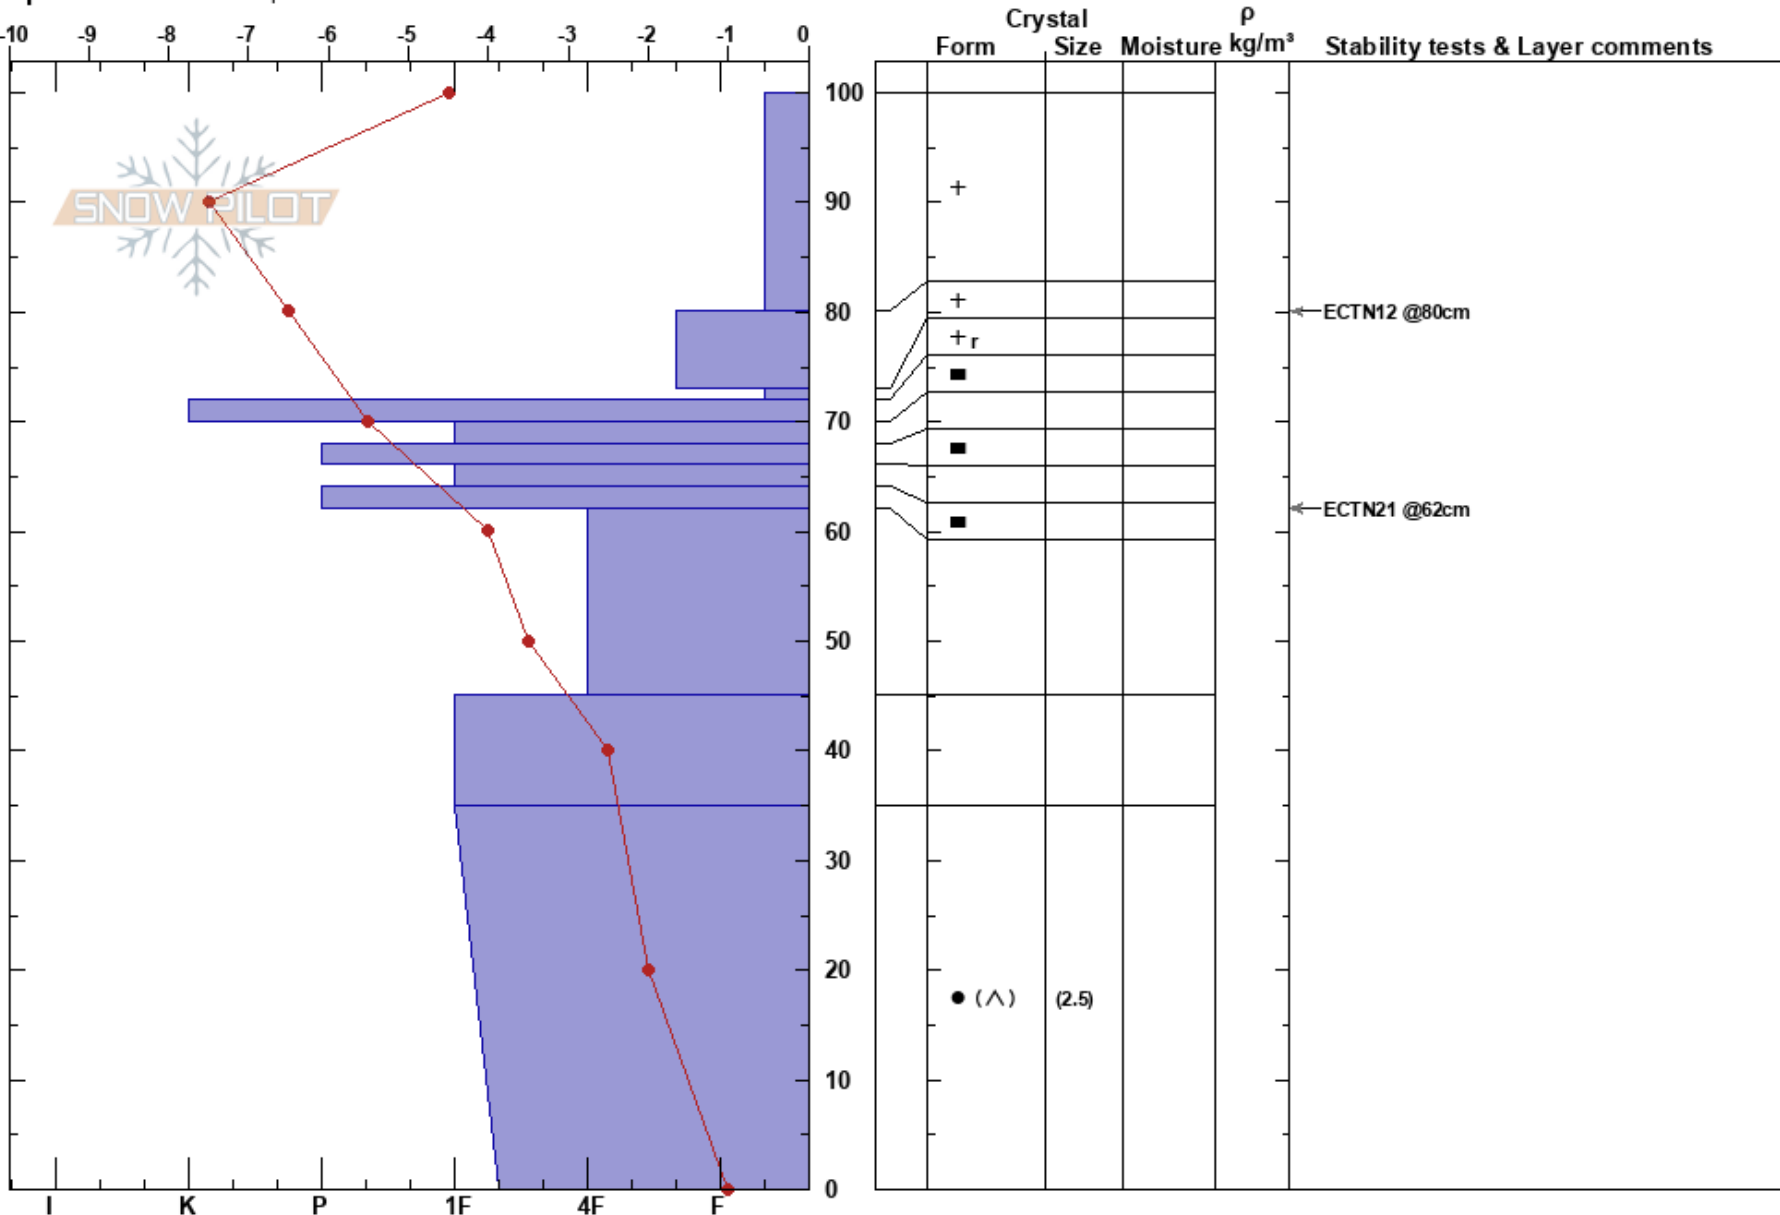

Inner Basin Area  
 Kachina Peaks  
 AZ  
 Elevation: 9750 ft  
 Aspect: 80°  
 Specifics: We skied slope

Troy Marino  
 12/26/2019 - 12:15pm  
 Co-ord: 35.34263N, -111.64840W  
 Slope Angle: 32°  
 Wind Loading:

Stability:  
 Air Temperature:  
 Sky Cover: BKN  
 Precipitation: NO  
 Wind: SW Light Breeze

HS:100

Layer Notes:

Notes: